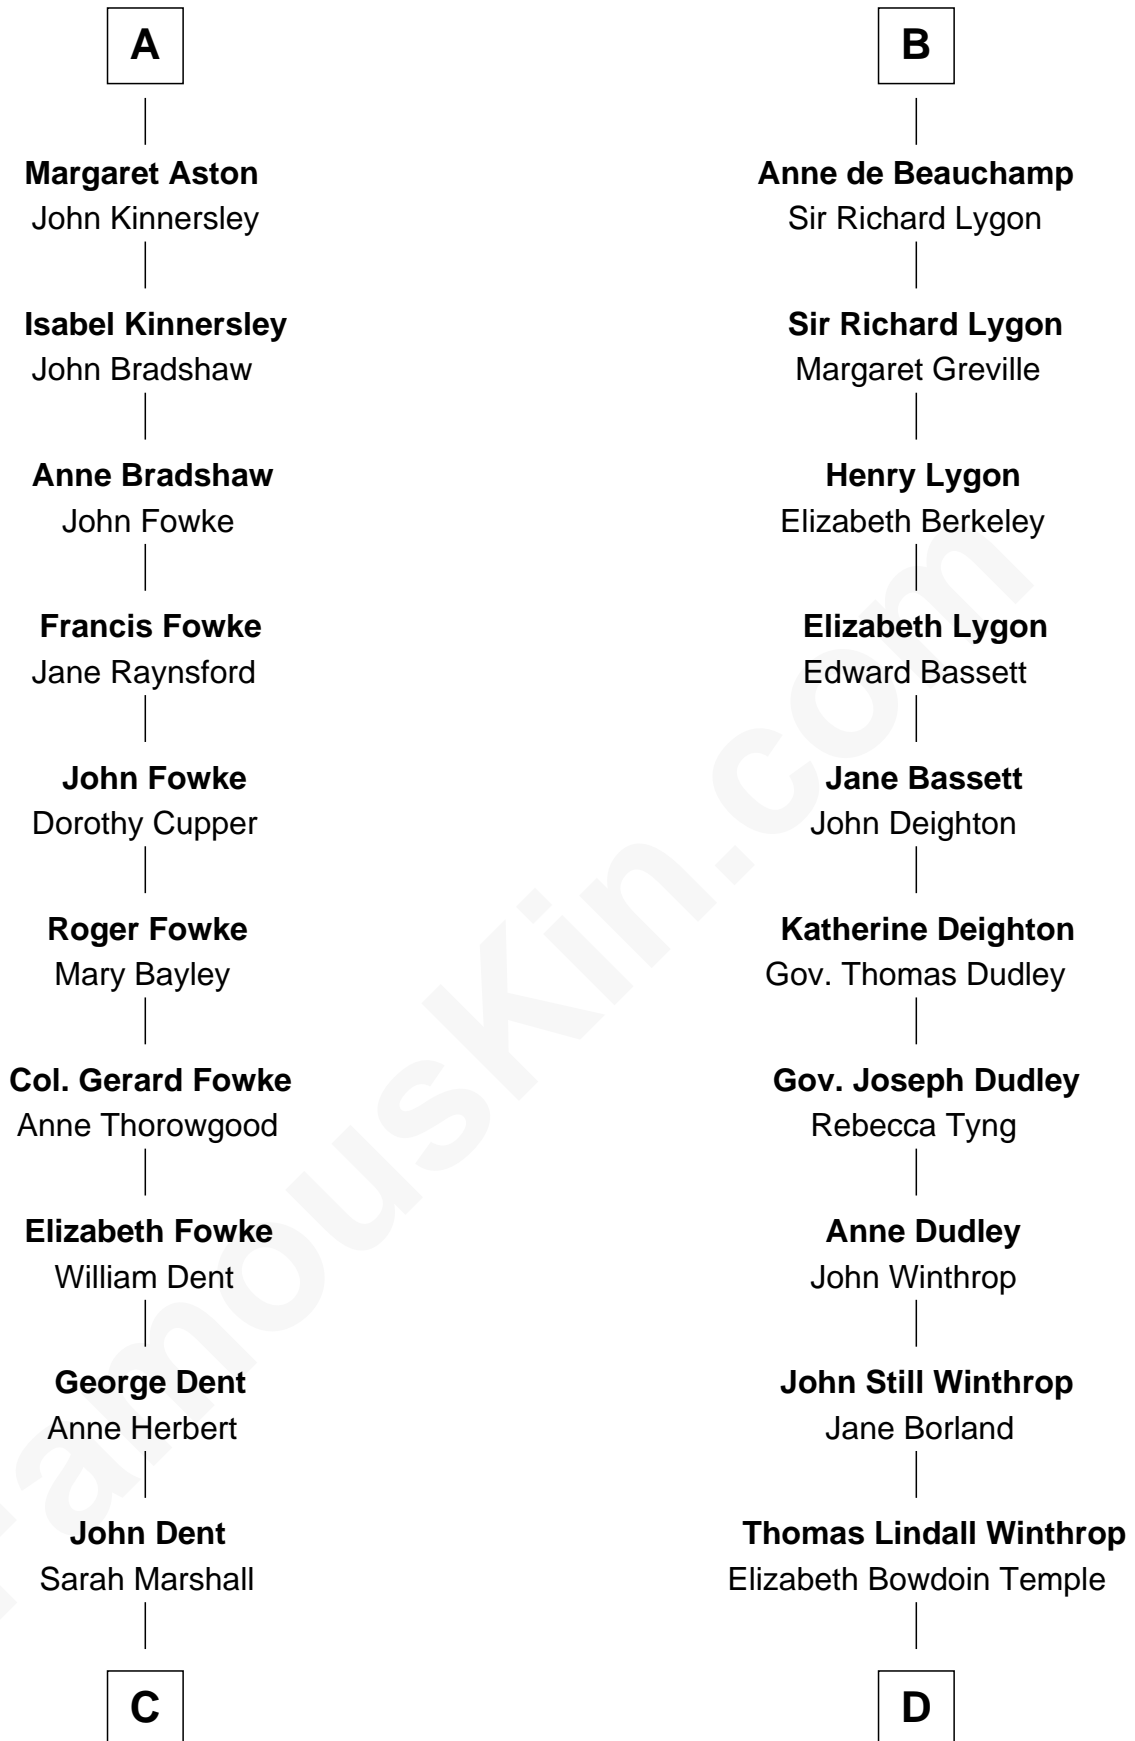

FamousKin.com
Relationship Chart of
General James Longstreet
Confederate Army - U.S. Civil War
 19th cousin 2 times removed of

John Kerry
68th U.S. Secretary of State

C

Thomas Marshall Dent

Anne Magruder

Mary Anna Dent

James Longstreet

General James Longstreet

Confederate Army - U.S. Civil War

D

Robert Charles Winthrop

Elizabeth Cabot Blanchard

Robert Charles Winthrop

Elizabeth Mason

Margaret Tyndal Winthrop

James Grant Forbes

Rosemary Isabel Forbes

Richard John Kerry

John Kerry

68th U.S. Secretary of State