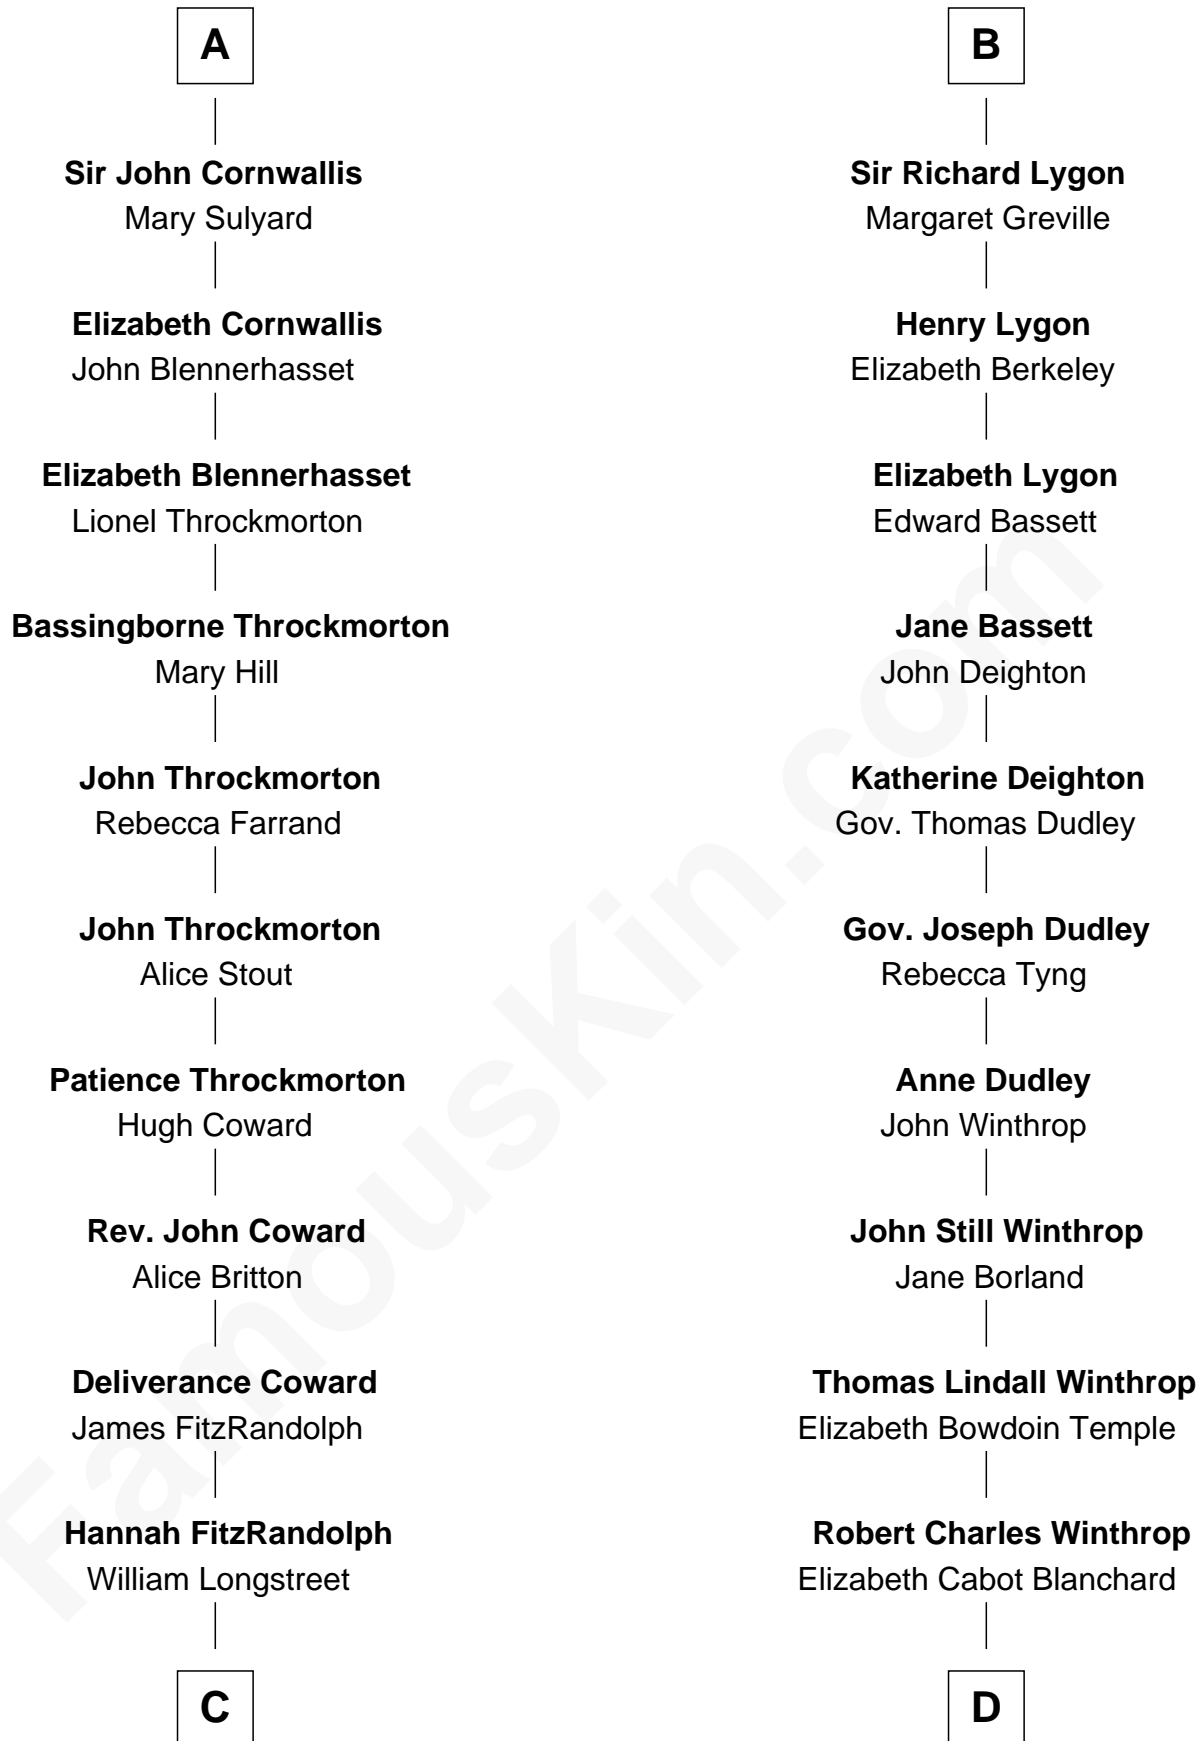

FamousKin.com
Relationship Chart of
General James Longstreet
Confederate Army - U.S. Civil War
 18th cousin 2 times removed of

John Kerry
68th U.S. Secretary of State

C

James Longstreet

Mary Anna Dent

General James Longstreet

Confederate Army - U.S. Civil War

D

Robert Charles Winthrop

Elizabeth Mason

Margaret Tyndal Winthrop

James Grant Forbes

Rosemary Isabel Forbes

Richard John Kerry