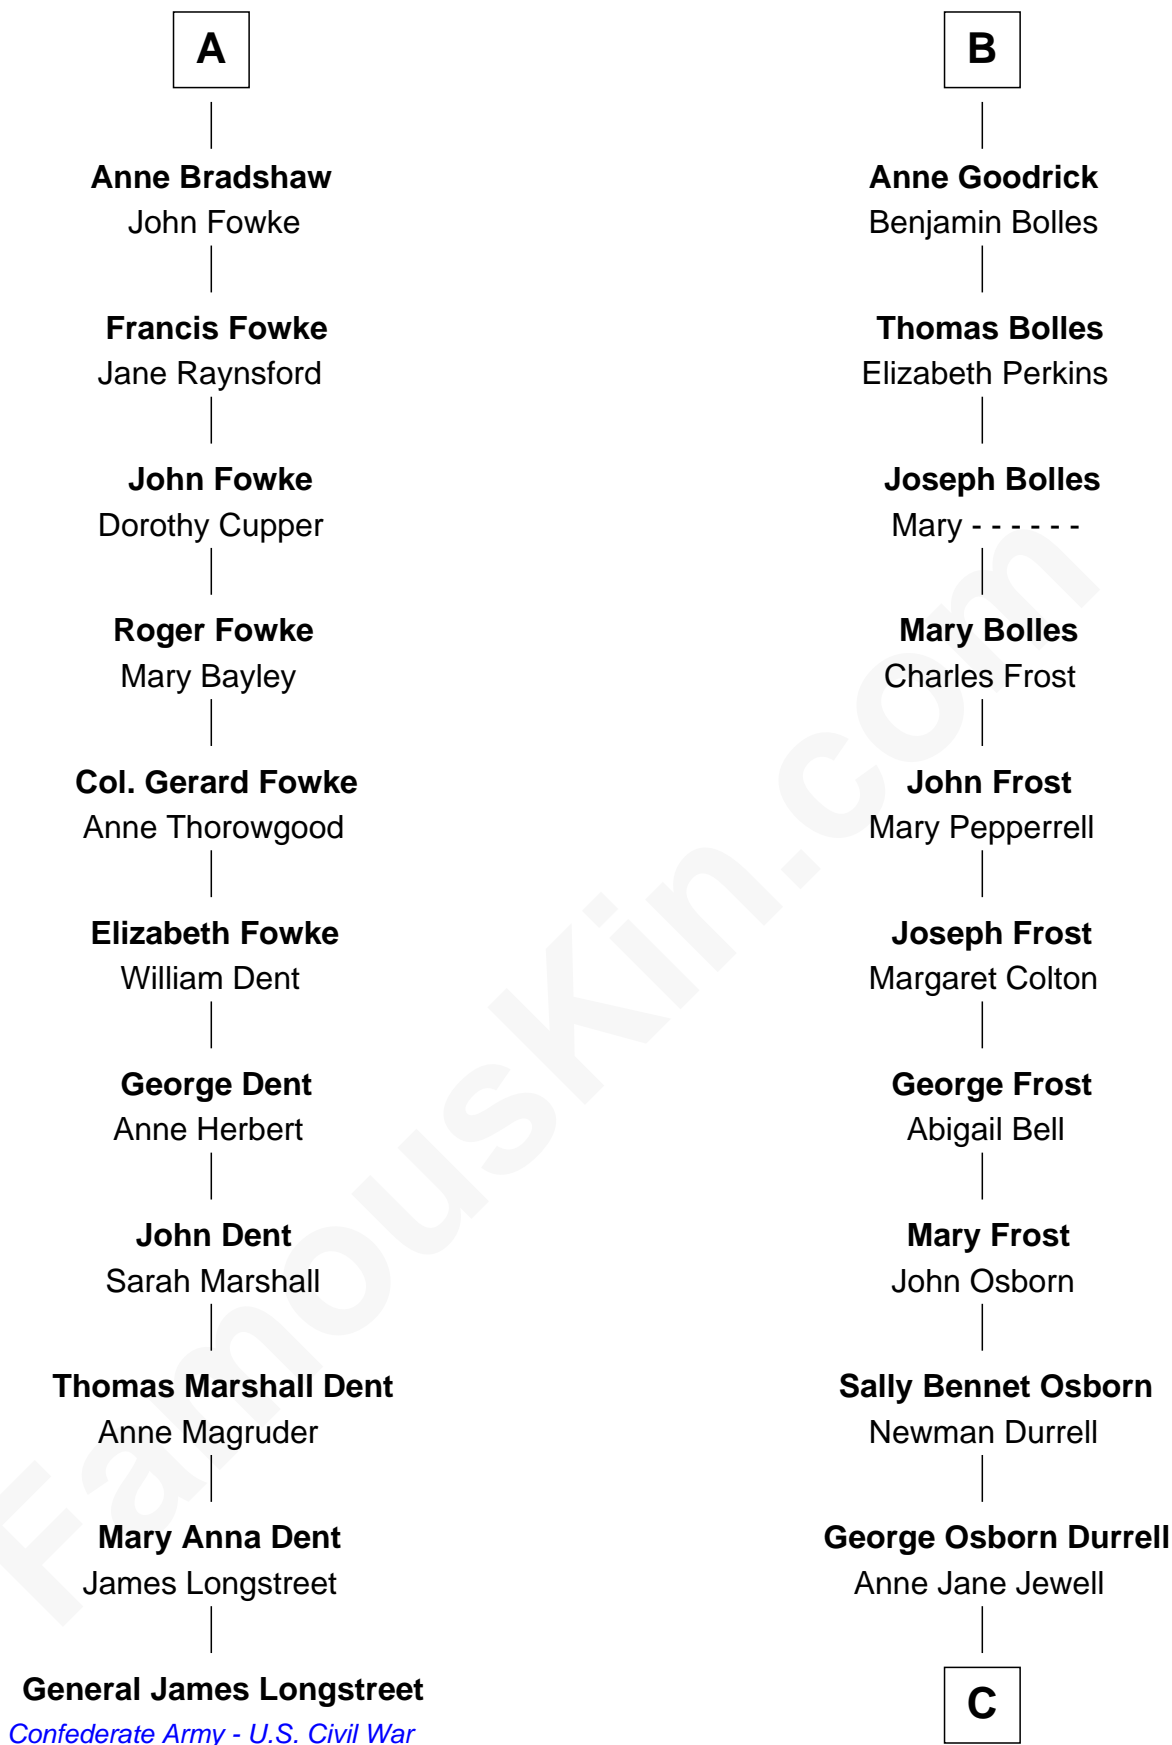

FamousKin.com
Relationship Chart of
General James Longstreet
Confederate Army - U.S. Civil War
 17th cousin 2 times removed of

Lucille Ball
TV Actress - "I Love Lucy"

C

Nellie Rebecca Durrell

Jasper Clinton Ball

Henry Durrell Ball

Desiree Evelyn Hunt

Lucille Ball

TV Actress - "I Love Lucy"

FamousKin.com