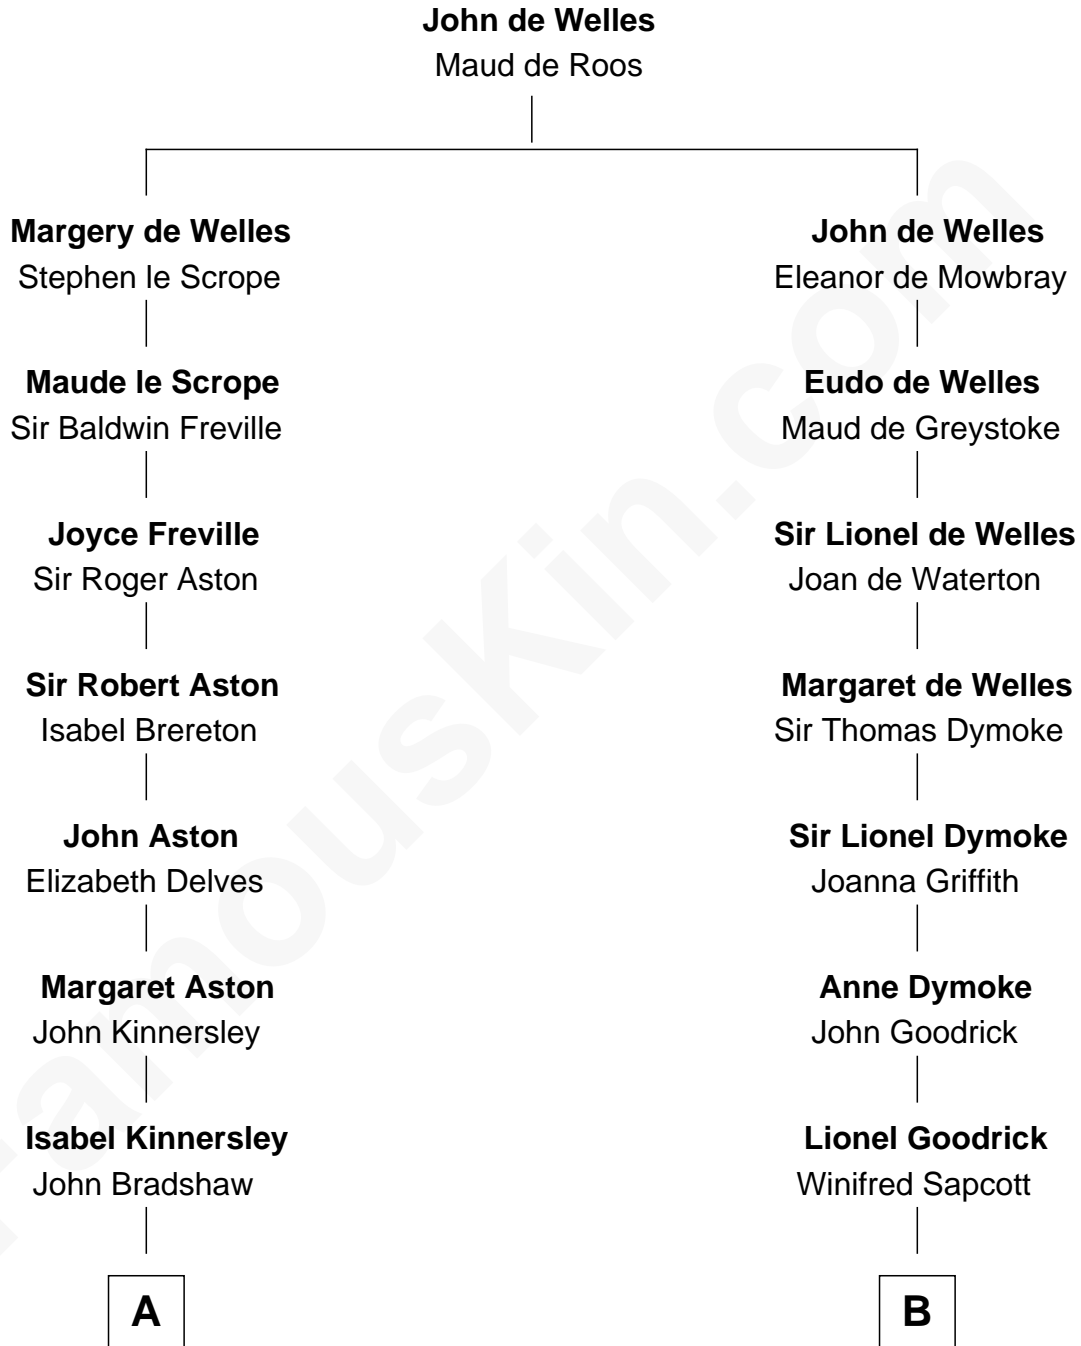

FamousKin.com
Relationship Chart of
General James Longstreet
Confederate Army - U.S. Civil War
 17th cousin 2 times removed of

Lucille Ball
TV Actress - "I Love Lucy"

C

Nellie Rebecca Durrell

Jasper Clinton Ball

Henry Durrell Ball

Desiree Evelyn Hunt

Lucille Ball

TV Actress - "I Love Lucy"

FamousKin.com