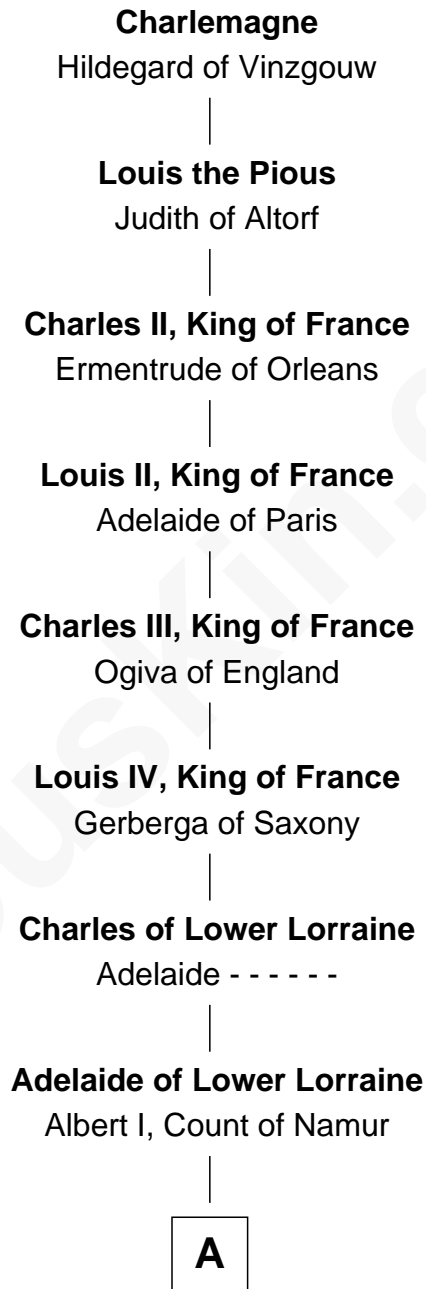

FamousKin.com
Relationship Chart of
General James Longstreet
Confederate Army - U.S. Civil War

32nd Great-grandson of

Charlemagne
King of the Franks

A

Albert II, Count of Namur
Regelinde of Lower Lorraine

Albert III, Count of Namur
Ida of Saxony

Godfrey, Count of Namur
Sybil of Chateau-Porcien

Probable

Elizabeth of Namur
Gervais, Count of Rethel

Miliscent of Rethel
Richard de Camville

William de Camville
Auberée de Marmion

William de Camville
Iseuda - - - - -

Thomas de Camville
Agnes - - - - -

Felicia de Camville
Philip Durvassal

Thomas Durvassal
Margery - - - - -

B

B

Margery Durvassal

William de la Spine