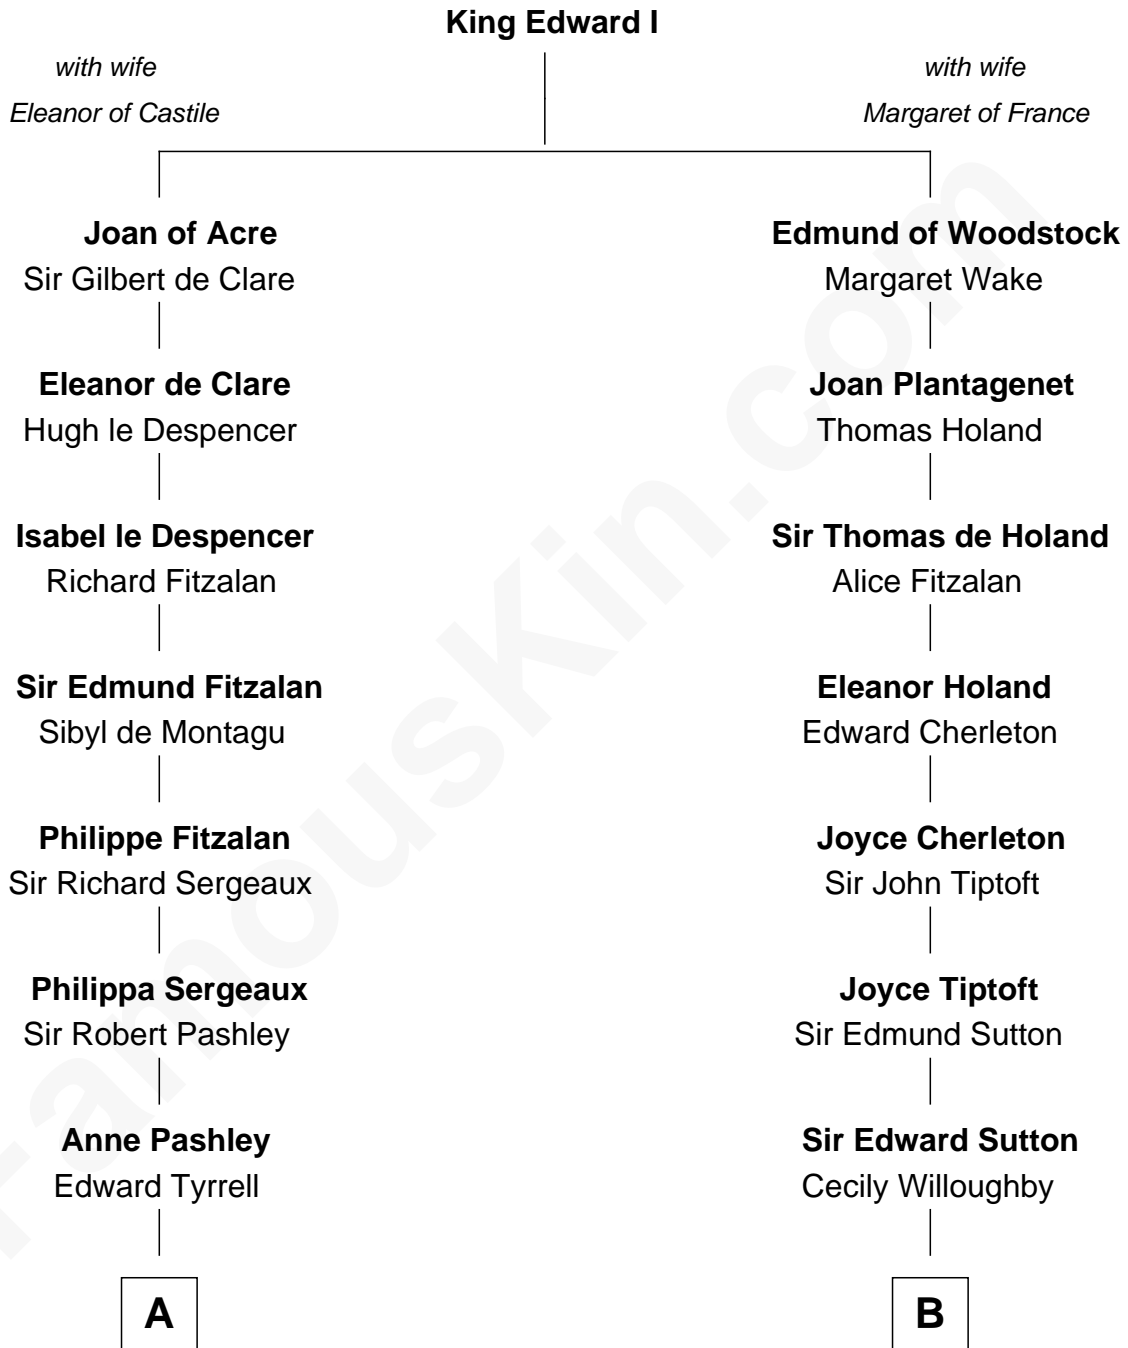

FamousKin.com
Relationship Chart of
General James Longstreet
Confederate Army - U.S. Civil War
 18th cousin 2 times removed of

John Brown
American Abolitionist

C

Deliverance Coward

James FitzRandolph

Hannah FitzRandolph

William Longstreet

James Longstreet

Mary Anna Dent

General James Longstreet

Confederate Army - U.S. Civil War

D

Ruth Mills

Owen Brown