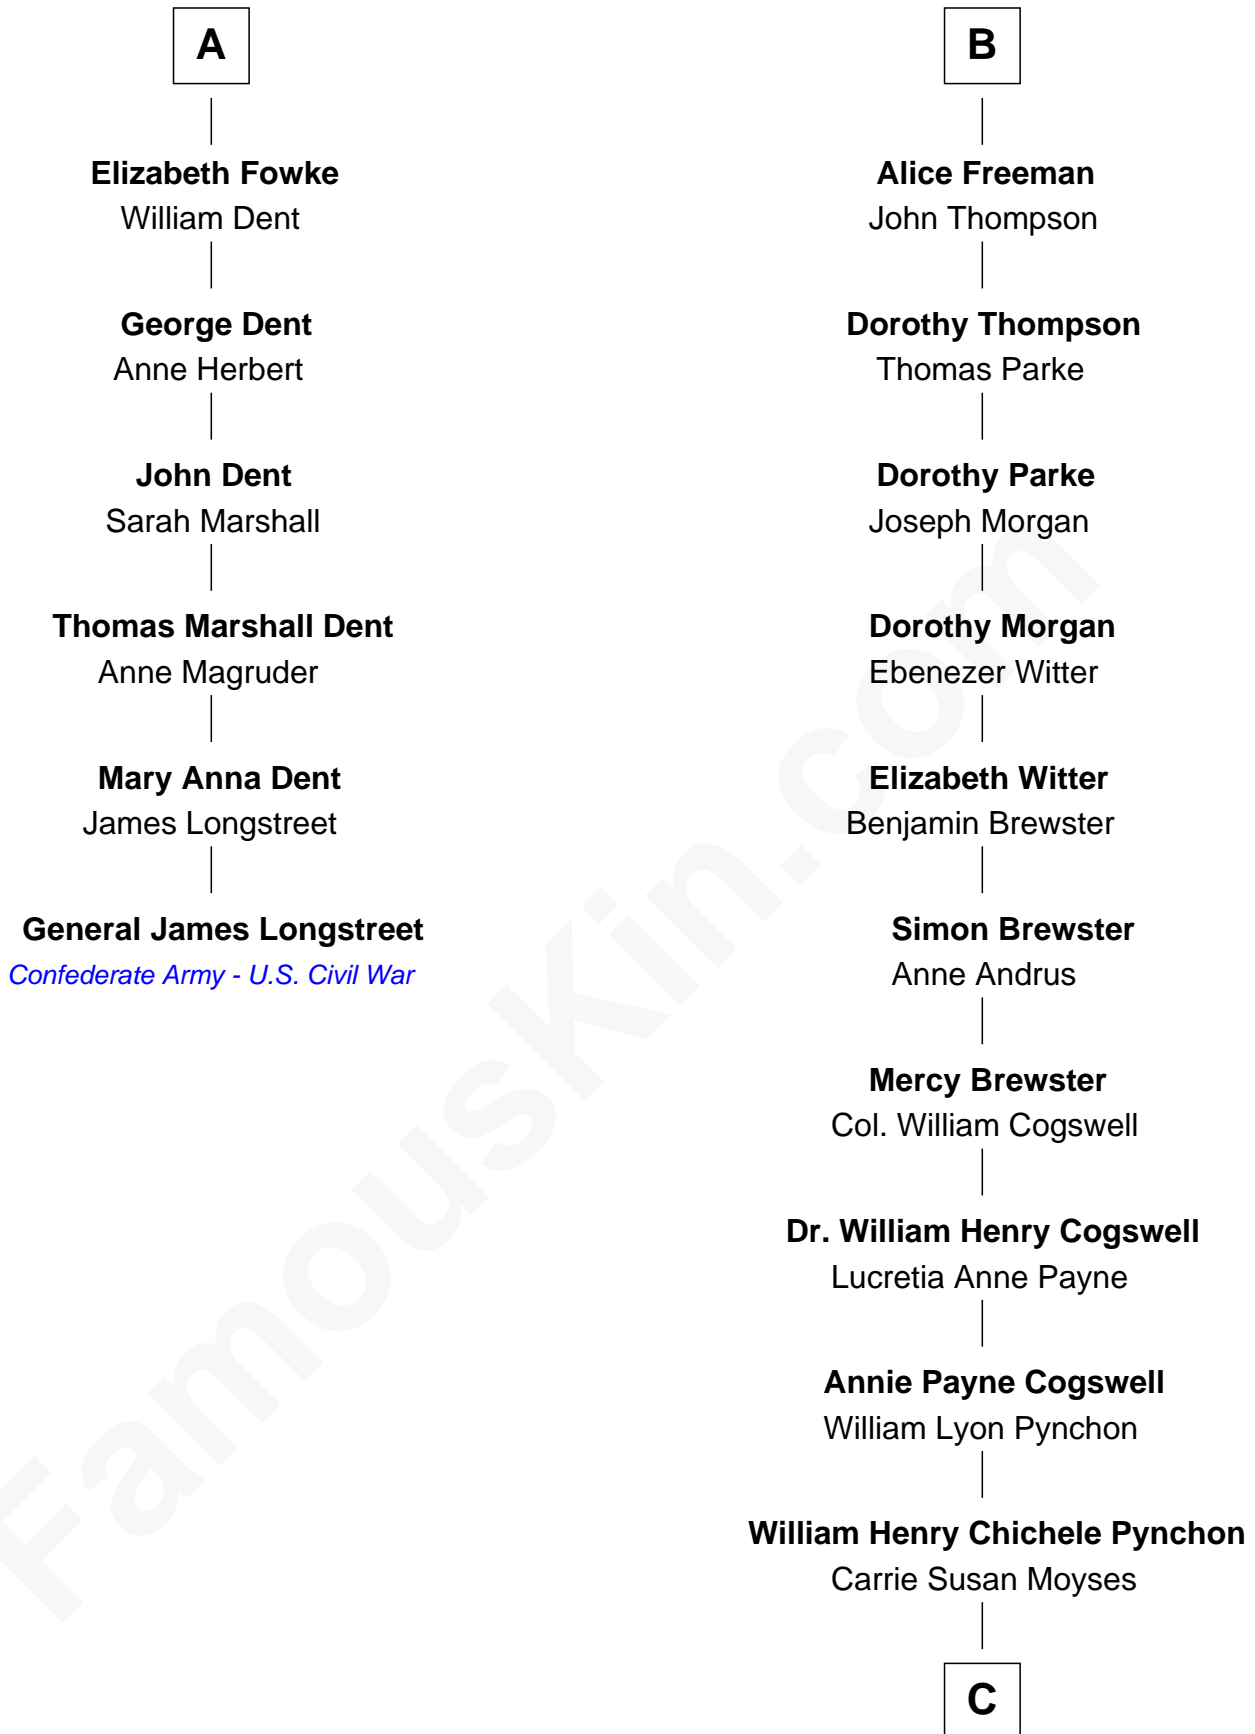

FamousKin.com
Relationship Chart of
General James Longstreet
Confederate Army - U.S. Civil War
 12th cousin 6 times removed of

Thomas Pynchon
American Novelist

C

Thomas Ruggles Pynchon
Catherine Frances Bennett