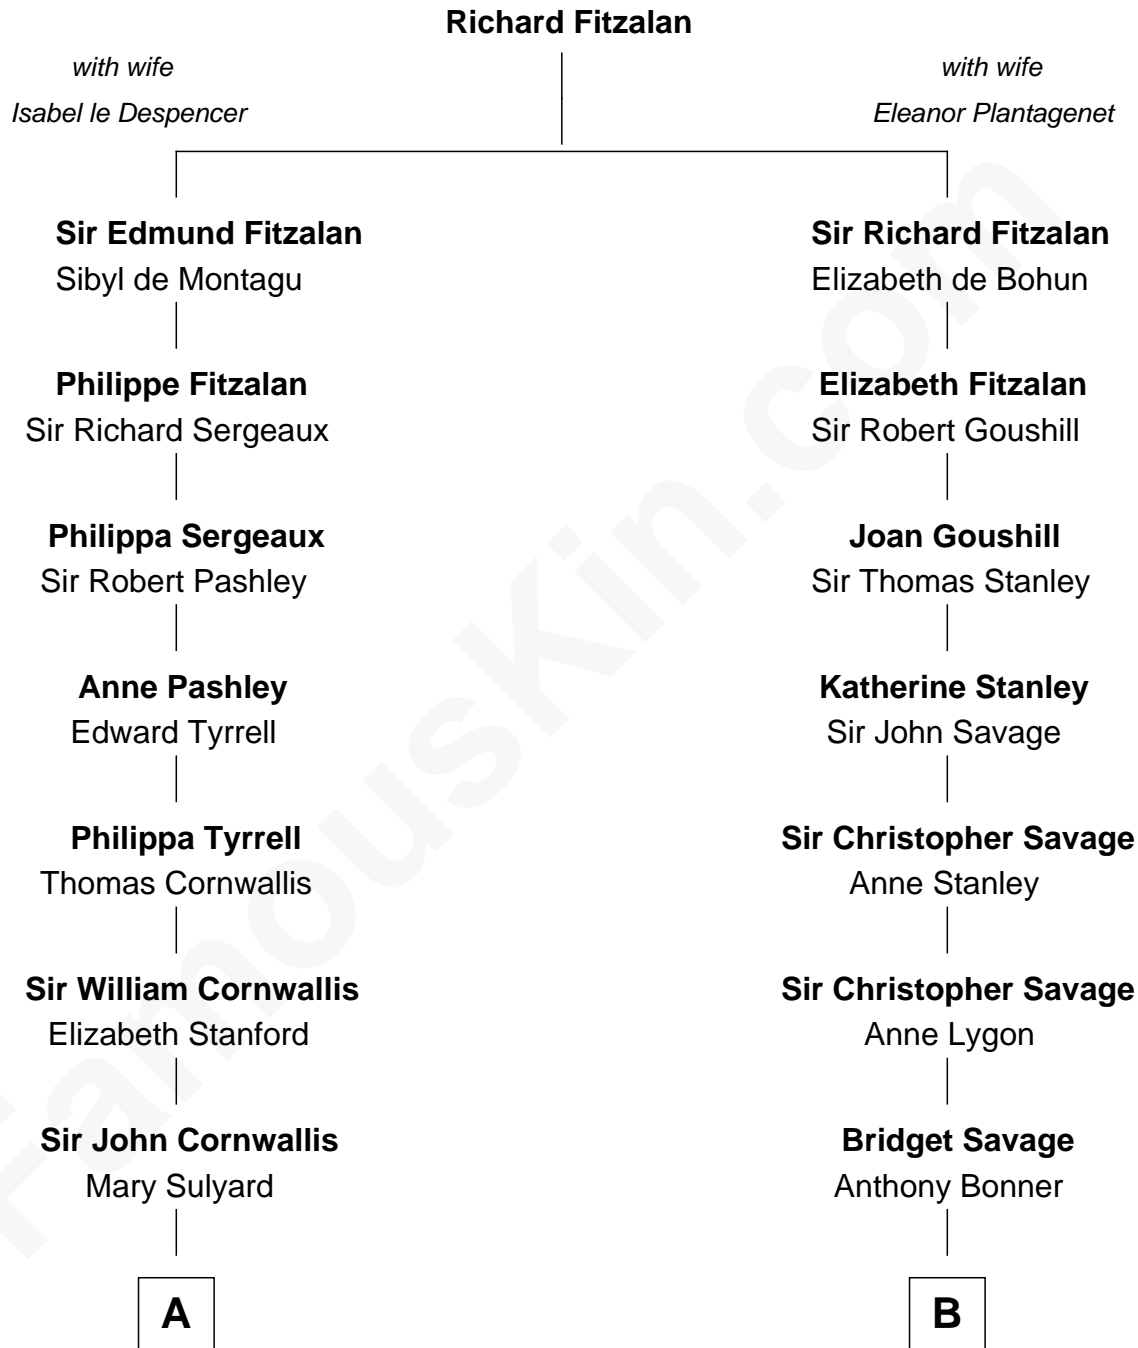

FamousKin.com
Relationship Chart of
General James Longstreet
Confederate Army - U.S. Civil War

17th cousin 1 time removed of

Thomas Pynchon
American Novelist

C

Thomas Ruggles Pynchon
Catherine Frances Bennett