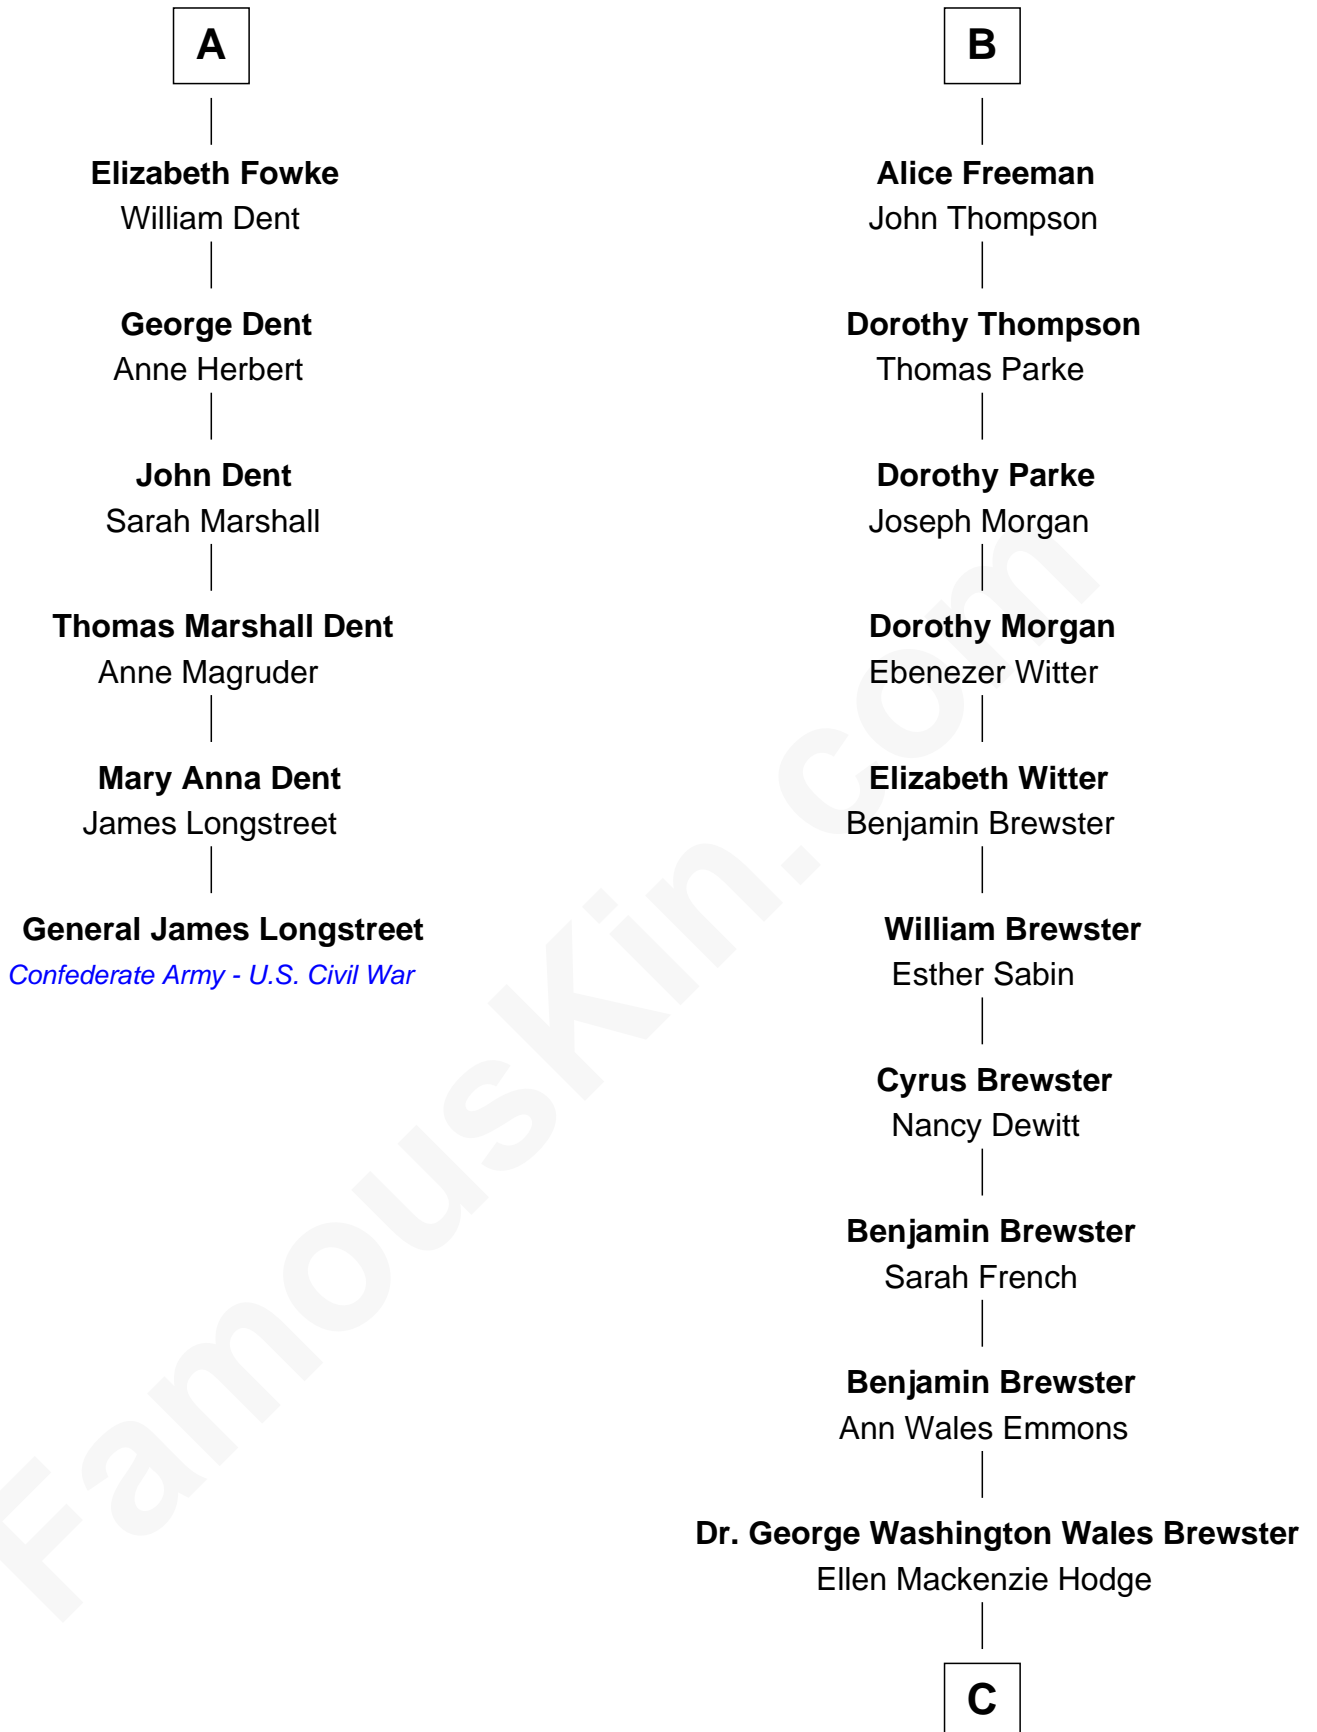

FamousKin.com
Relationship Chart of
General James Longstreet
Confederate Army - U.S. Civil War
 12th cousin 7 times removed of

Paget Brewster
TV Actress

C

George Washington Wales Brewster

Joan Ryerson

Galen Brewster

Hathaway Tew

Paget Brewster

TV Actress

FamousKin.com