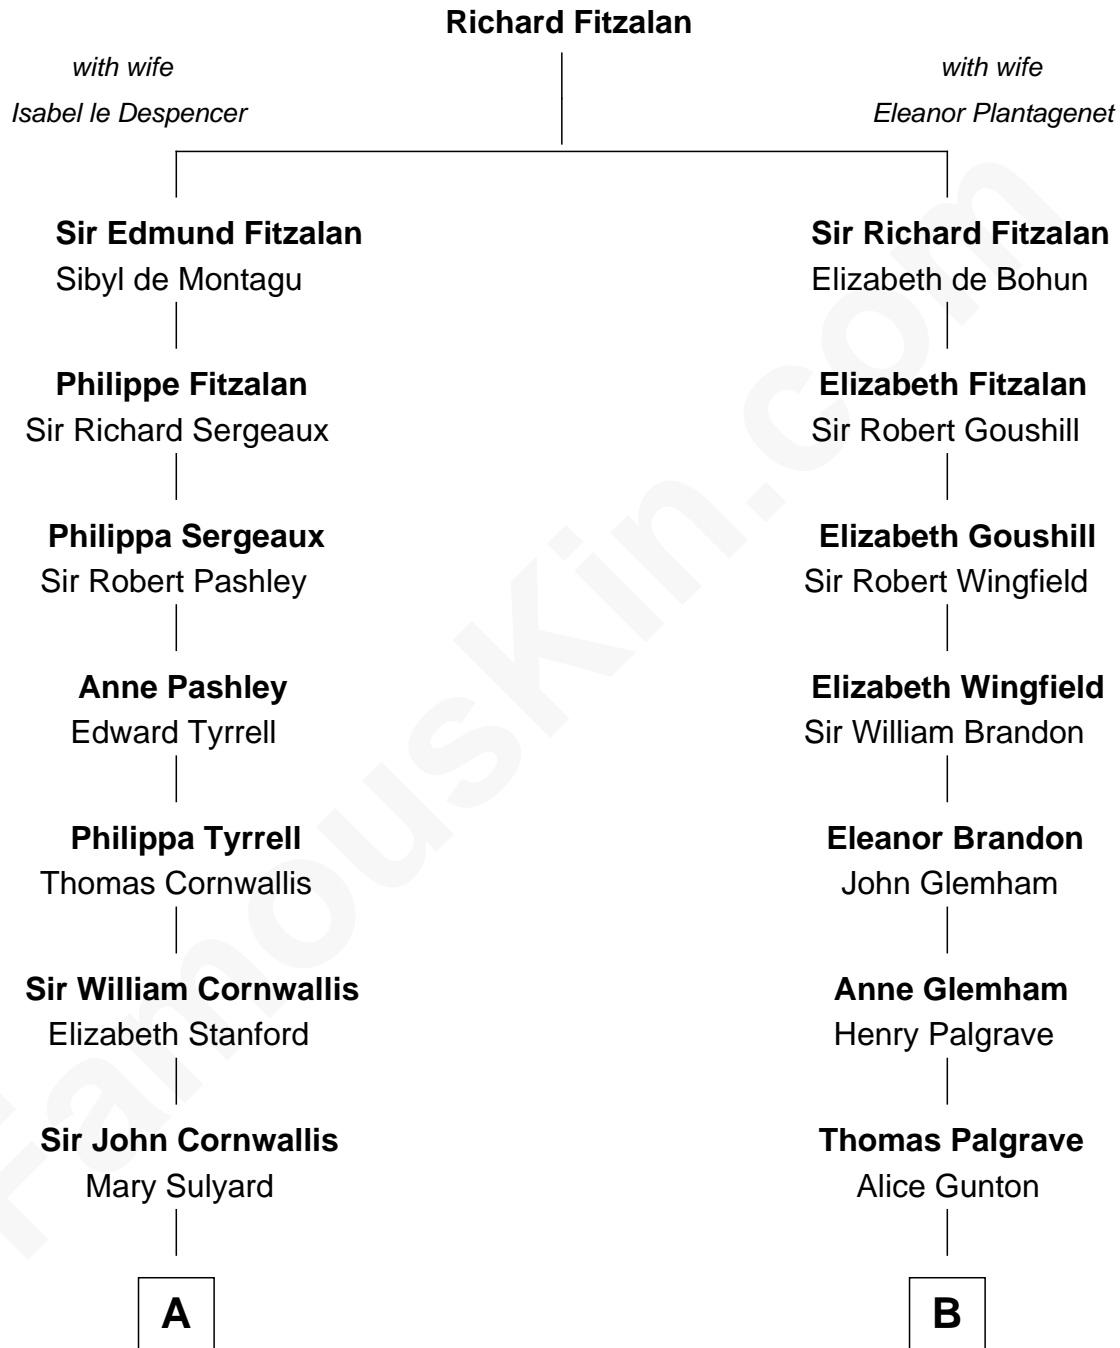

FamousKin.com
Relationship Chart of
General James Longstreet
Confederate Army - U.S. Civil War
 17th cousin 3 times removed of

Paget Brewster
TV Actress

C

Dr. George Washington Wales Brewster

Ellen Mackenzie Hodge

George Washington Wales Brewster

Joan Ryerson

Galen Brewster

Hathaway Tew

Paget Brewster

TV Actress