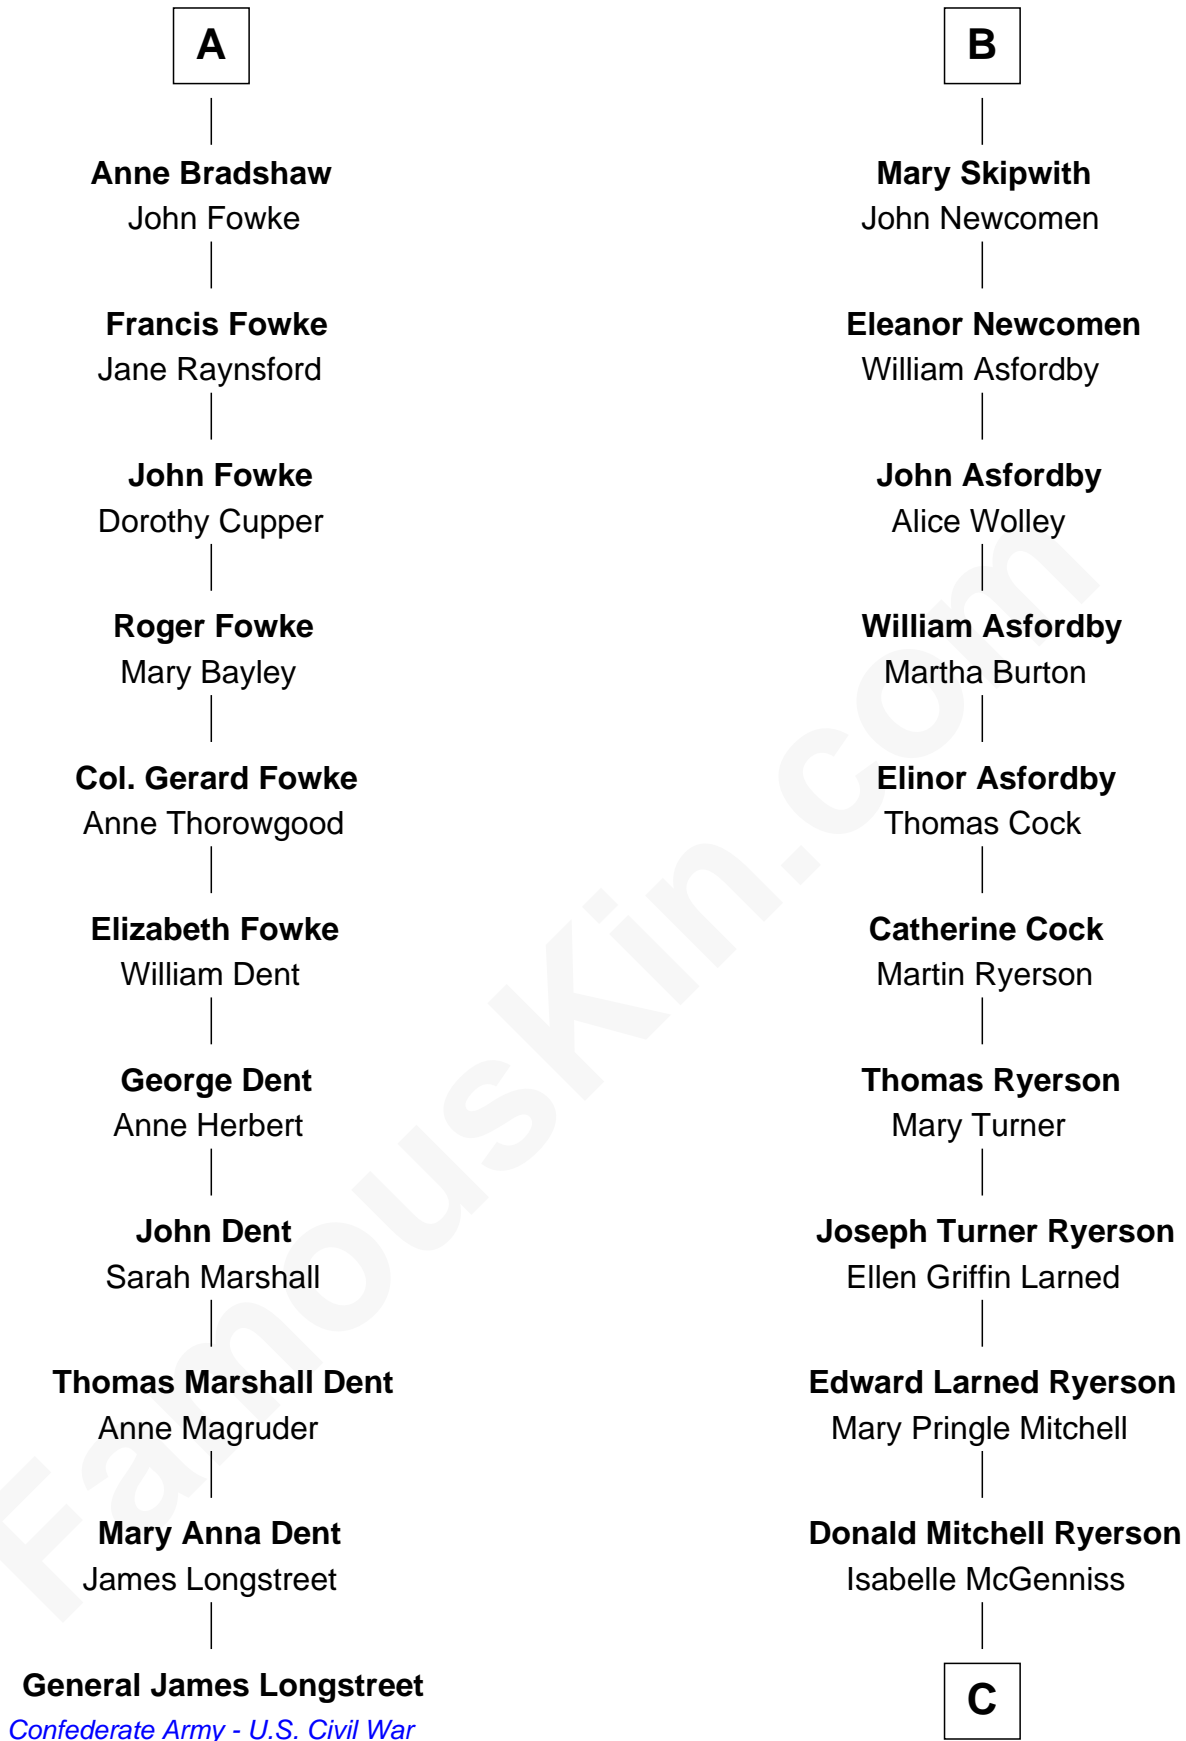

FamousKin.com
Relationship Chart of
General James Longstreet
Confederate Army - U.S. Civil War
 17th cousin 2 times removed of

Paget Brewster
TV Actress

C

Joan Ryerson

George Washington Wales Brewster

Galen Brewster

Hathaway Tew

Paget Brewster

TV Actress

FamousKin.com