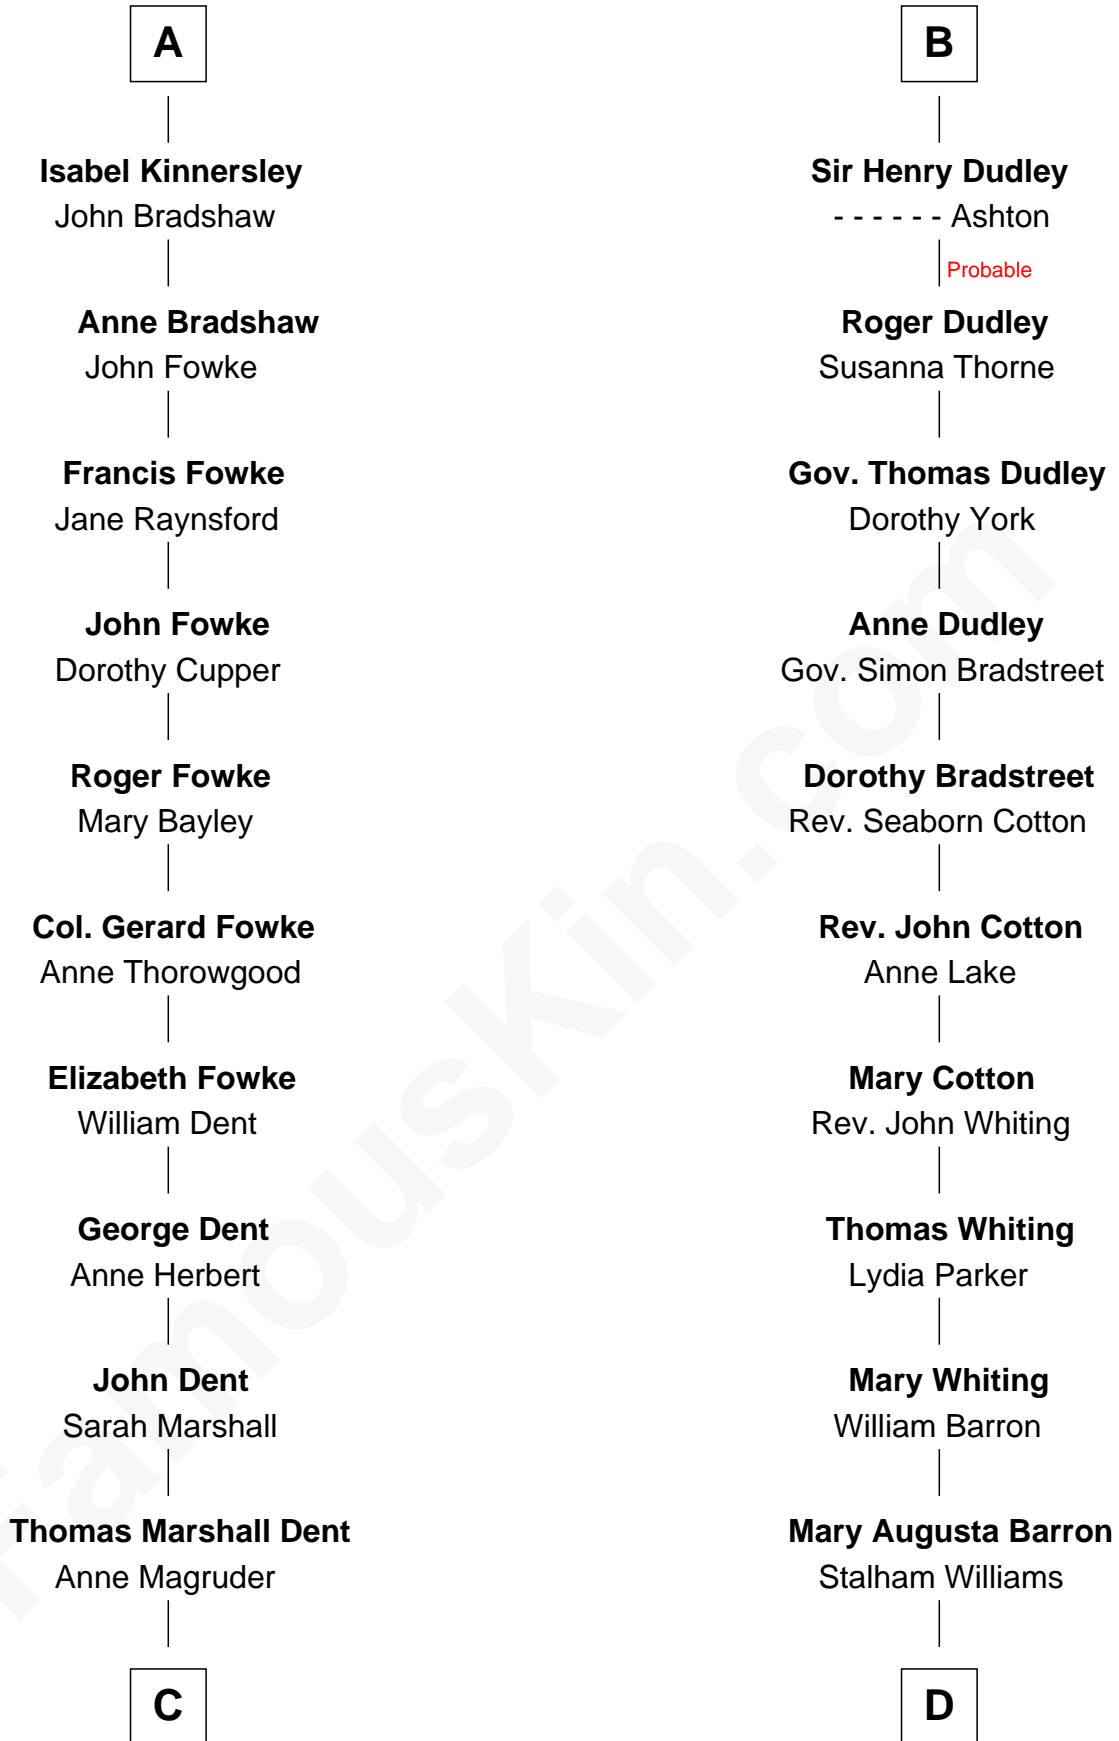

FamousKin.com
Relationship Chart of
General James Longstreet
Confederate Army - U.S. Civil War

18th cousin 1 time removed of

James Sherman
27th U.S. Vice-President

C

Mary Anna Dent
James Longstreet

General James Longstreet
Confederate Army - U.S. Civil War

D

Frances Lucretia Williams
Richard Winslow Sherman

Mary Frances Sherman
Richard Updike Sherman

James Sherman
27th U.S. Vice-President

FamousKin.com