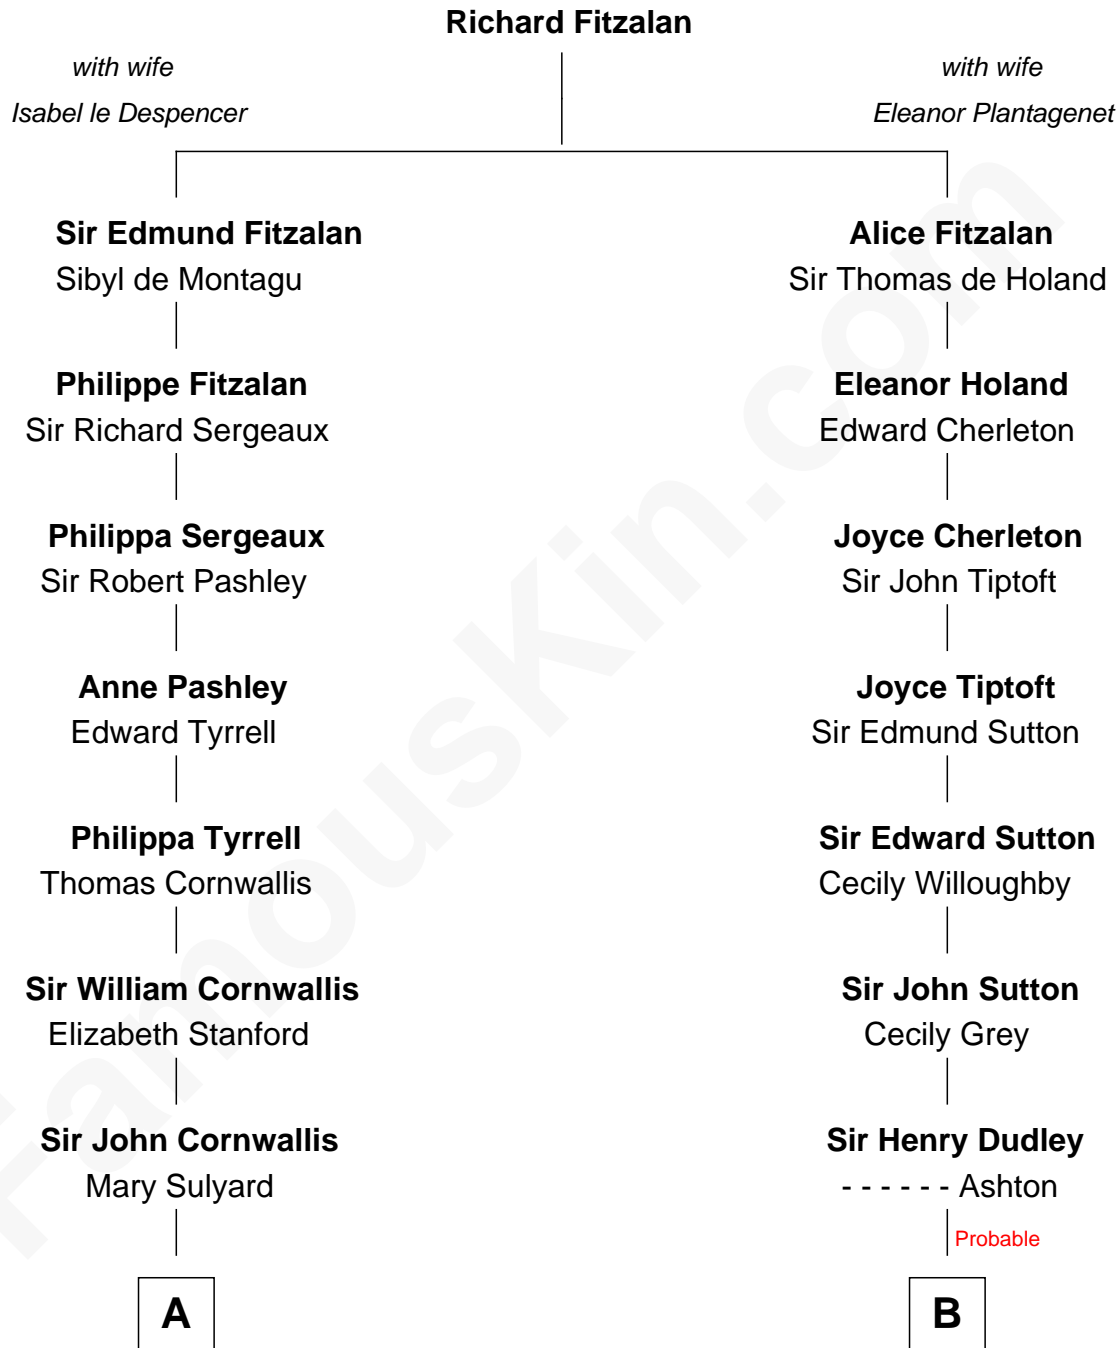

FamousKin.com
Relationship Chart of
General James Longstreet
Confederate Army - U.S. Civil War

17th cousin 1 time removed of

James Sherman
27th U.S. Vice-President

C

|
Mary Frances Sherman
Richard Updike Sherman

|
James Sherman
27th U.S. Vice-President

FamousKin.com