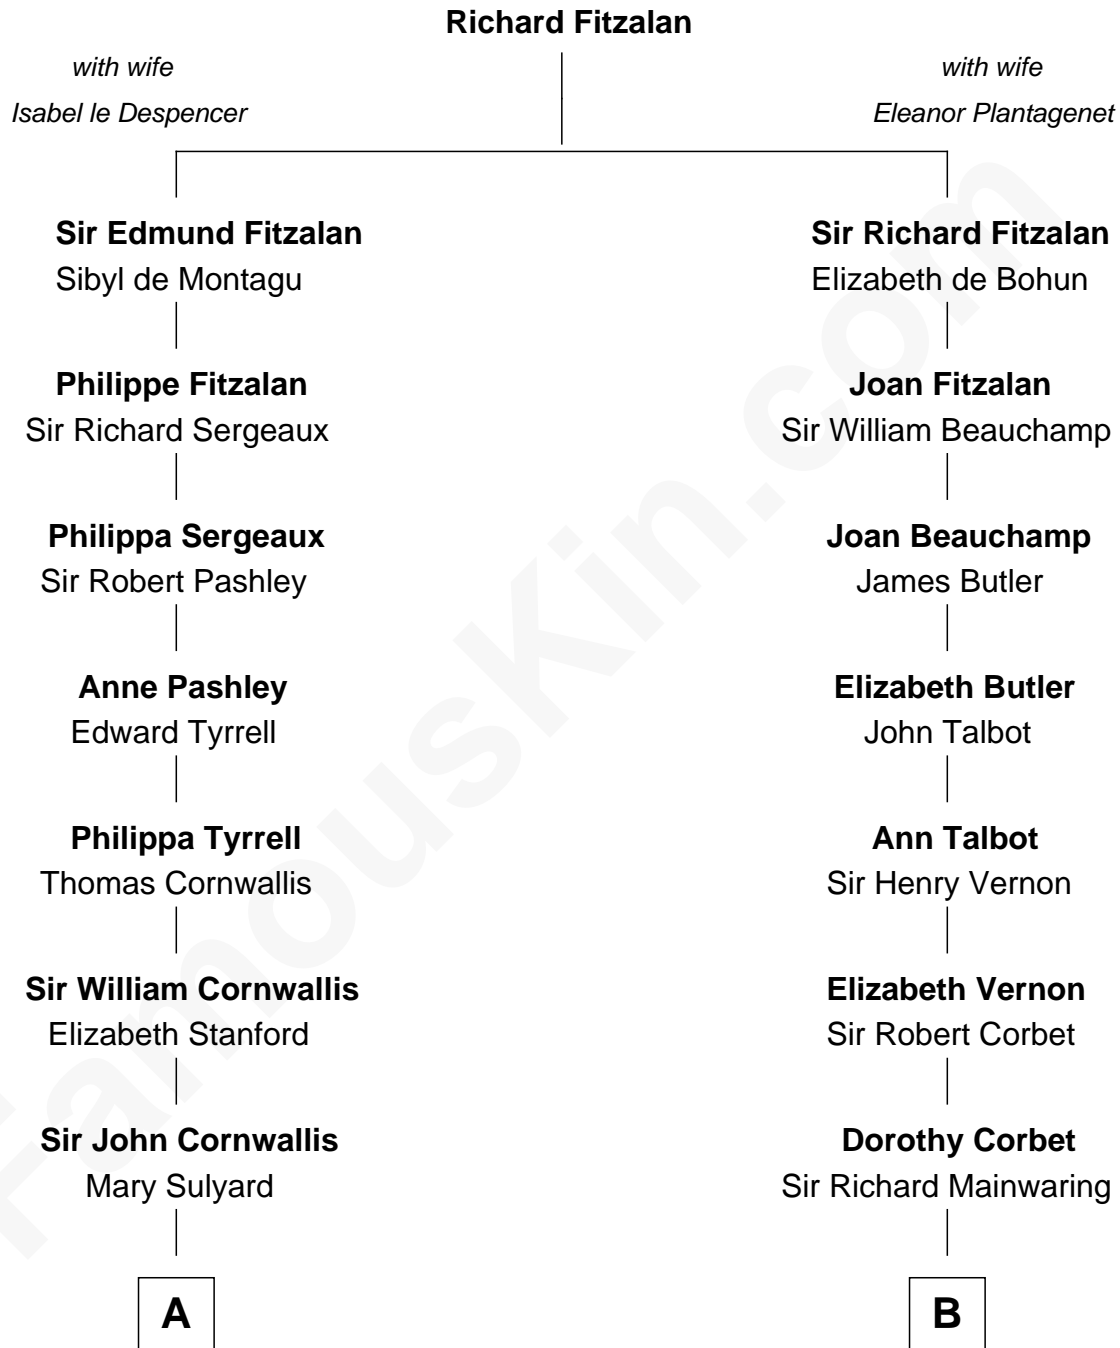

**FamousKin.com**  
**Relationship Chart of**  
**General James Longstreet**  
*Confederate Army - U.S. Civil War*  
 17th cousin 2 times removed of

**Allen Dulles**  
*5th Director of the C.I.A.*

**C**

**Harriet Lathrop Winslow**

Rev. John Welsh Dulles

**Allen Macy Dulles**

Edith Foster

**Allen Dulles**

*5th Director of the C.I.A.*

FamousKin.com