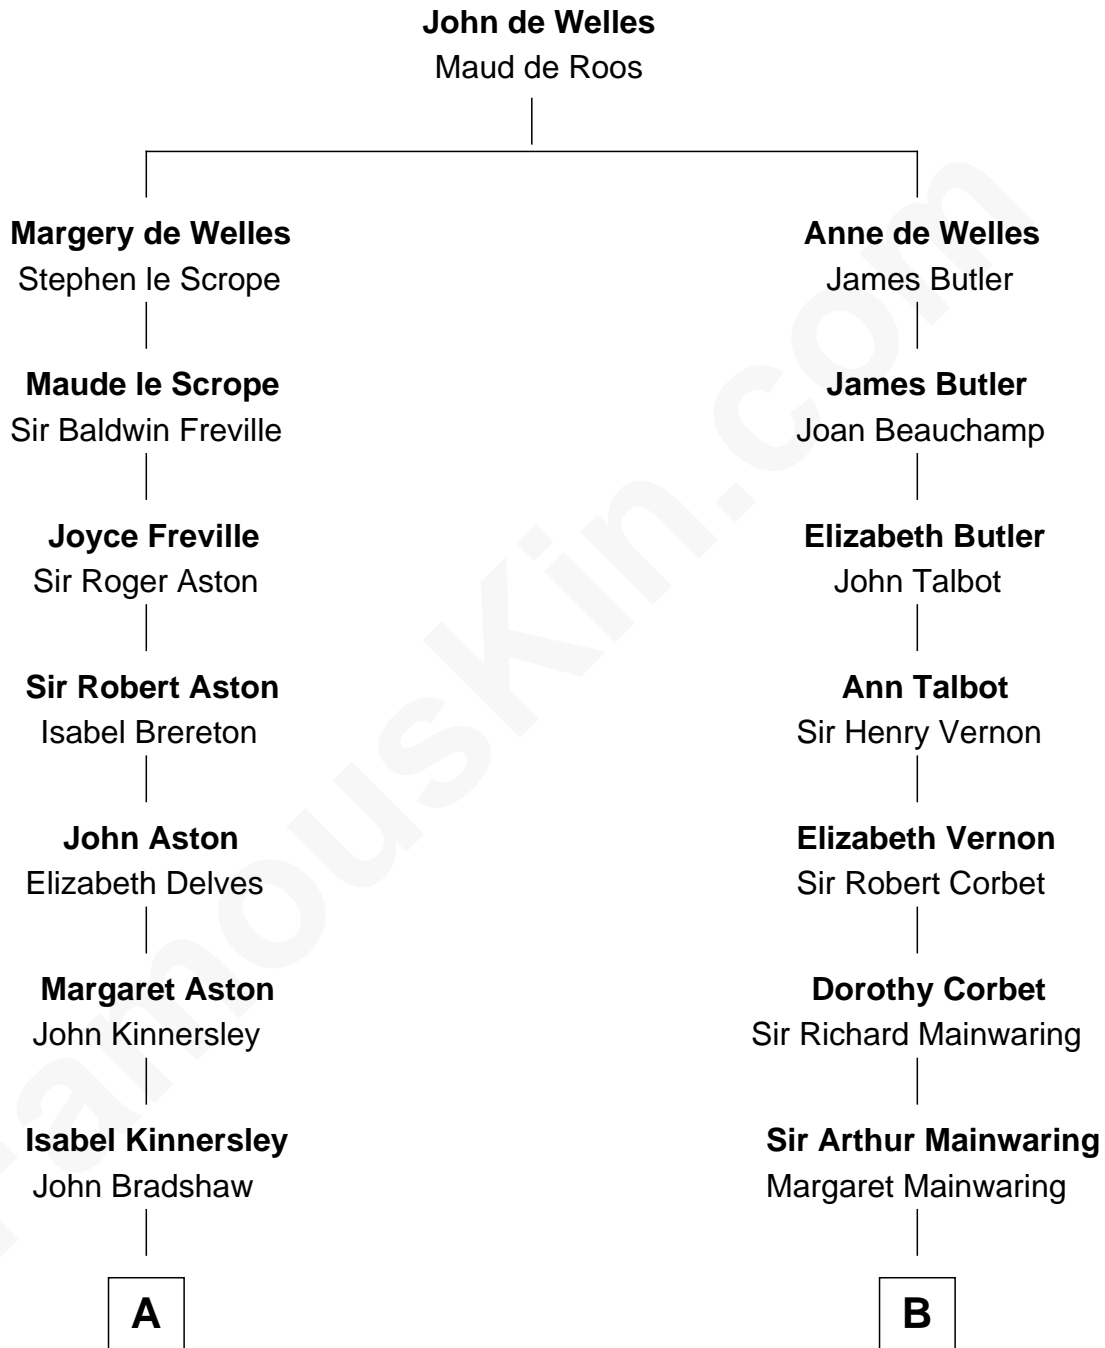

**FamousKin.com**  
**Relationship Chart of**  
**General James Longstreet**  
*Confederate Army - U.S. Civil War*

17th cousin 1 time removed of

**Allen Dulles**  
*5th Director of the C.I.A.*

C

Allen Macy Dulles

Edith Foster

Allen Dulles

*5th Director of the C.I.A.*

FamousKin.com