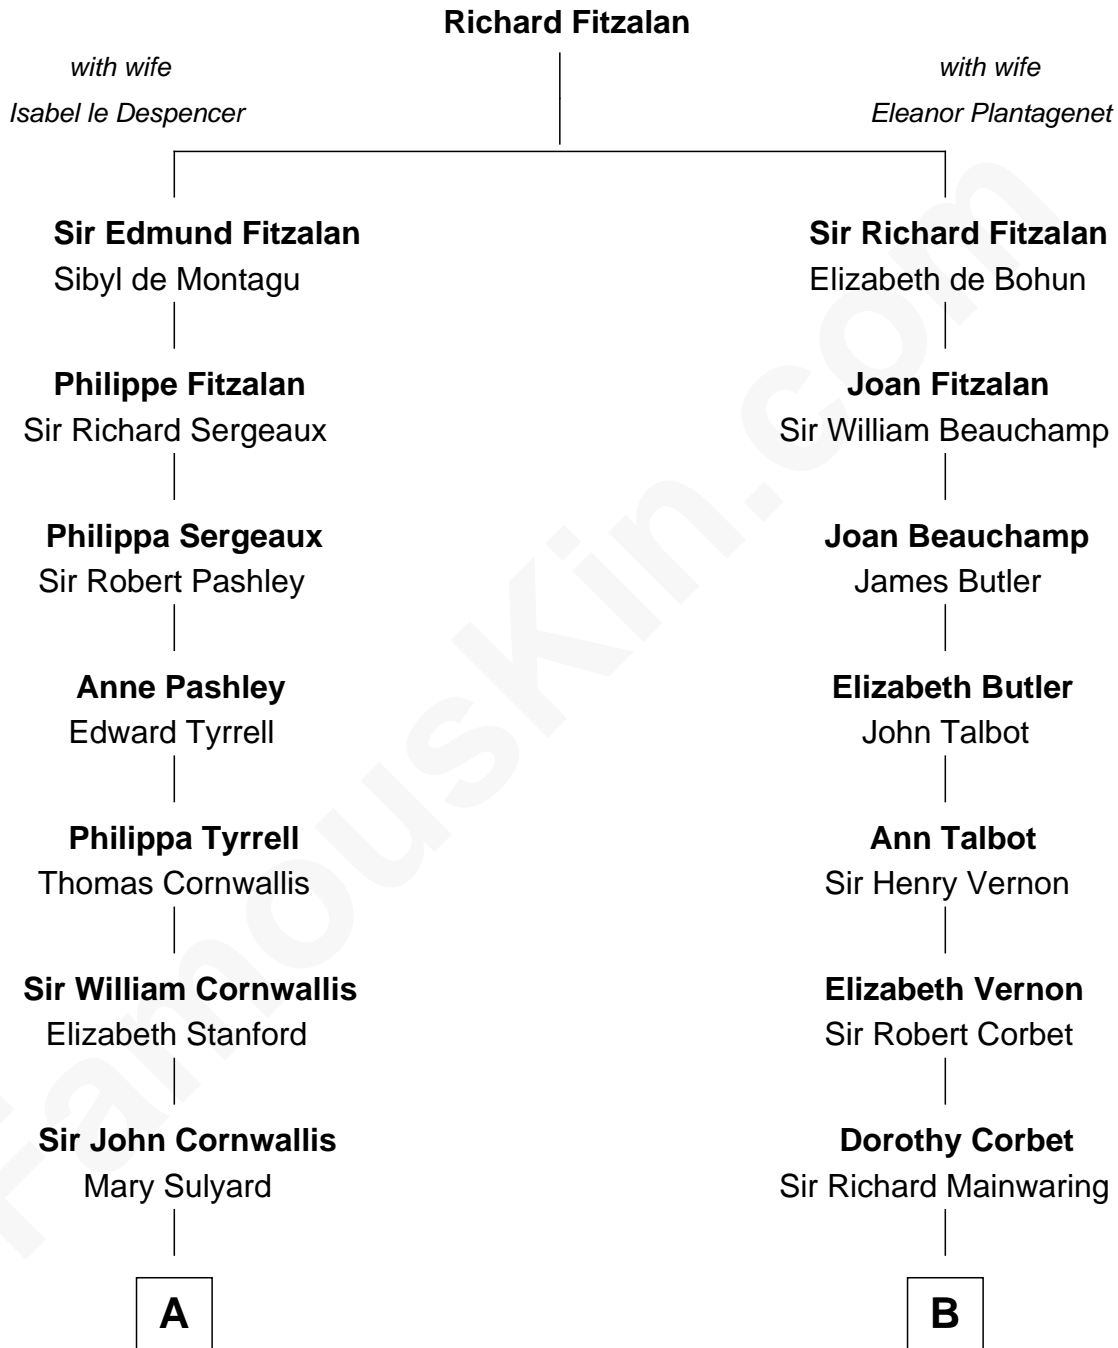

FamousKin.com
Relationship Chart of
General James Longstreet
Confederate Army - U.S. Civil War

17th cousin 2 times removed of

John Foster Dulles
52nd U.S. Secretary of State

C

—
Harriet Lathrop Winslow

Rev. John Welsh Dulles

—
Allen Macy Dulles

Edith Foster

—
John Foster Dulles

52nd U.S. Secretary of State

FamousKin.com