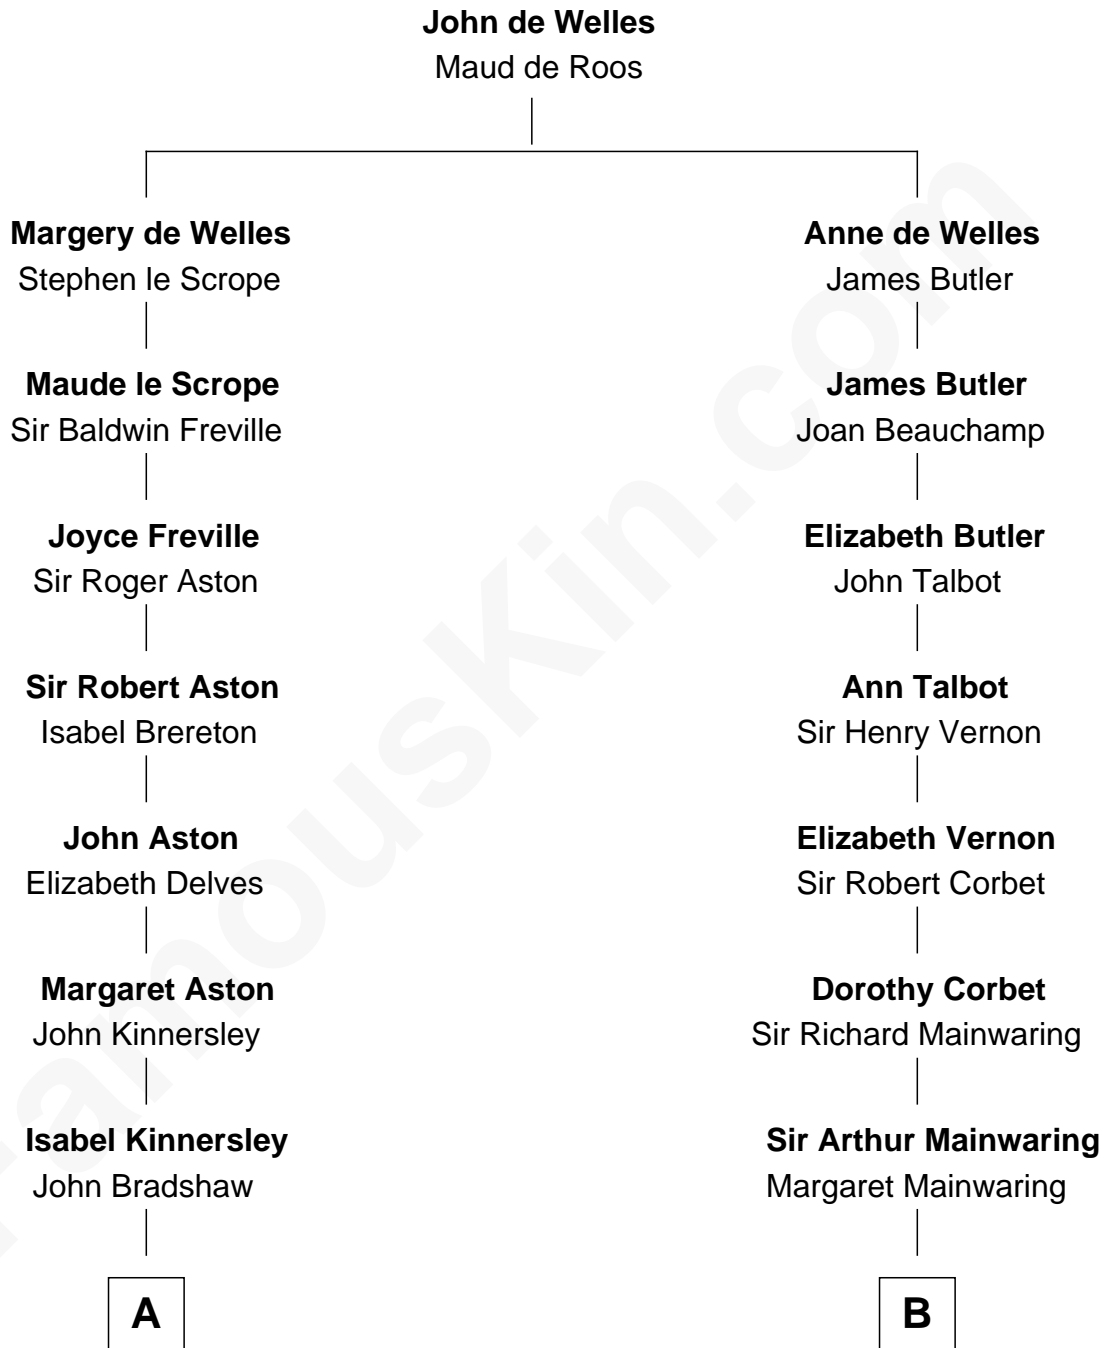

FamousKin.com
Relationship Chart of
General James Longstreet
Confederate Army - U.S. Civil War

17th cousin 1 time removed of

John Foster Dulles
52nd U.S. Secretary of State

C

Allen Macy Dulles

Edith Foster

John Foster Dulles

52nd U.S. Secretary of State

FamousKin.com