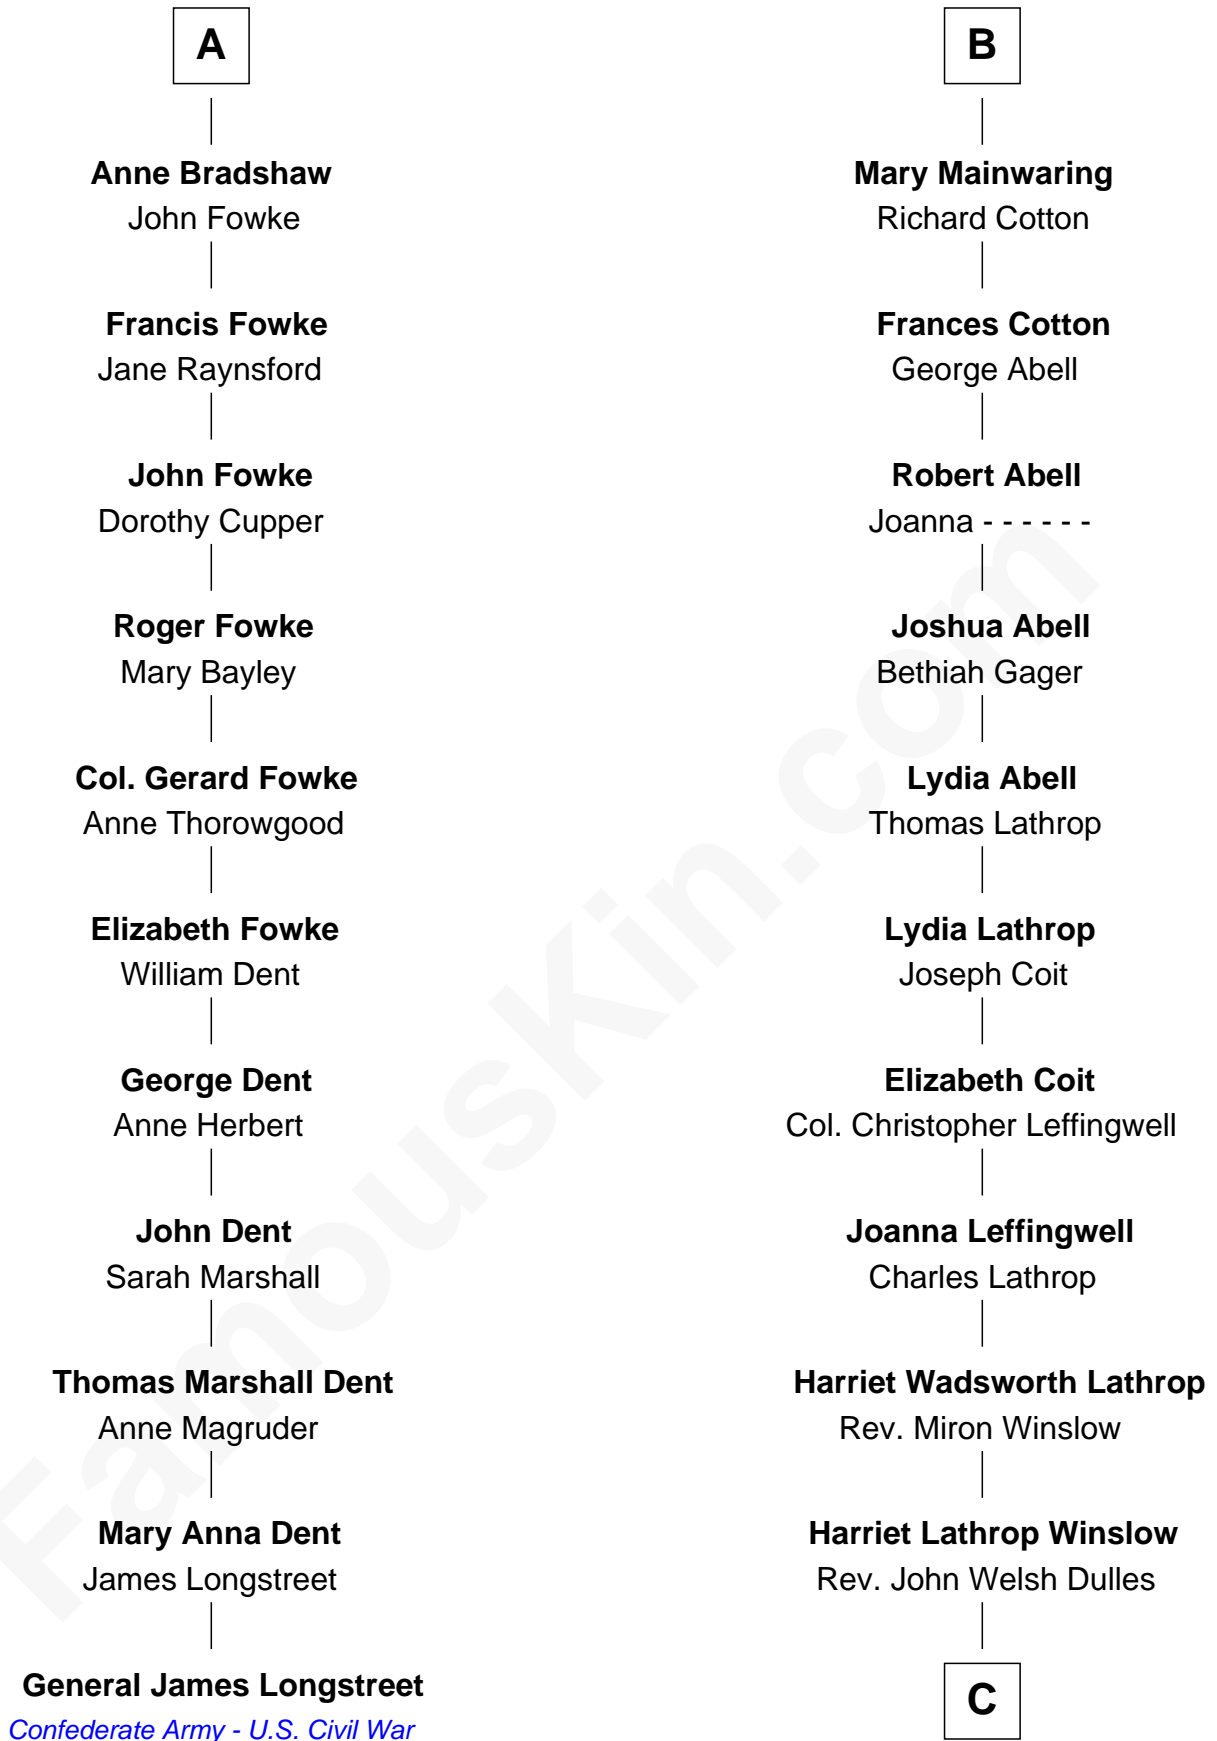

FamousKin.com
Relationship Chart of
General James Longstreet
Confederate Army - U.S. Civil War

17th cousin 1 time removed of

John Foster Dulles
52nd U.S. Secretary of State

C

Allen Macy Dulles

Edith Foster

John Foster Dulles

52nd U.S. Secretary of State

FamousKin.com