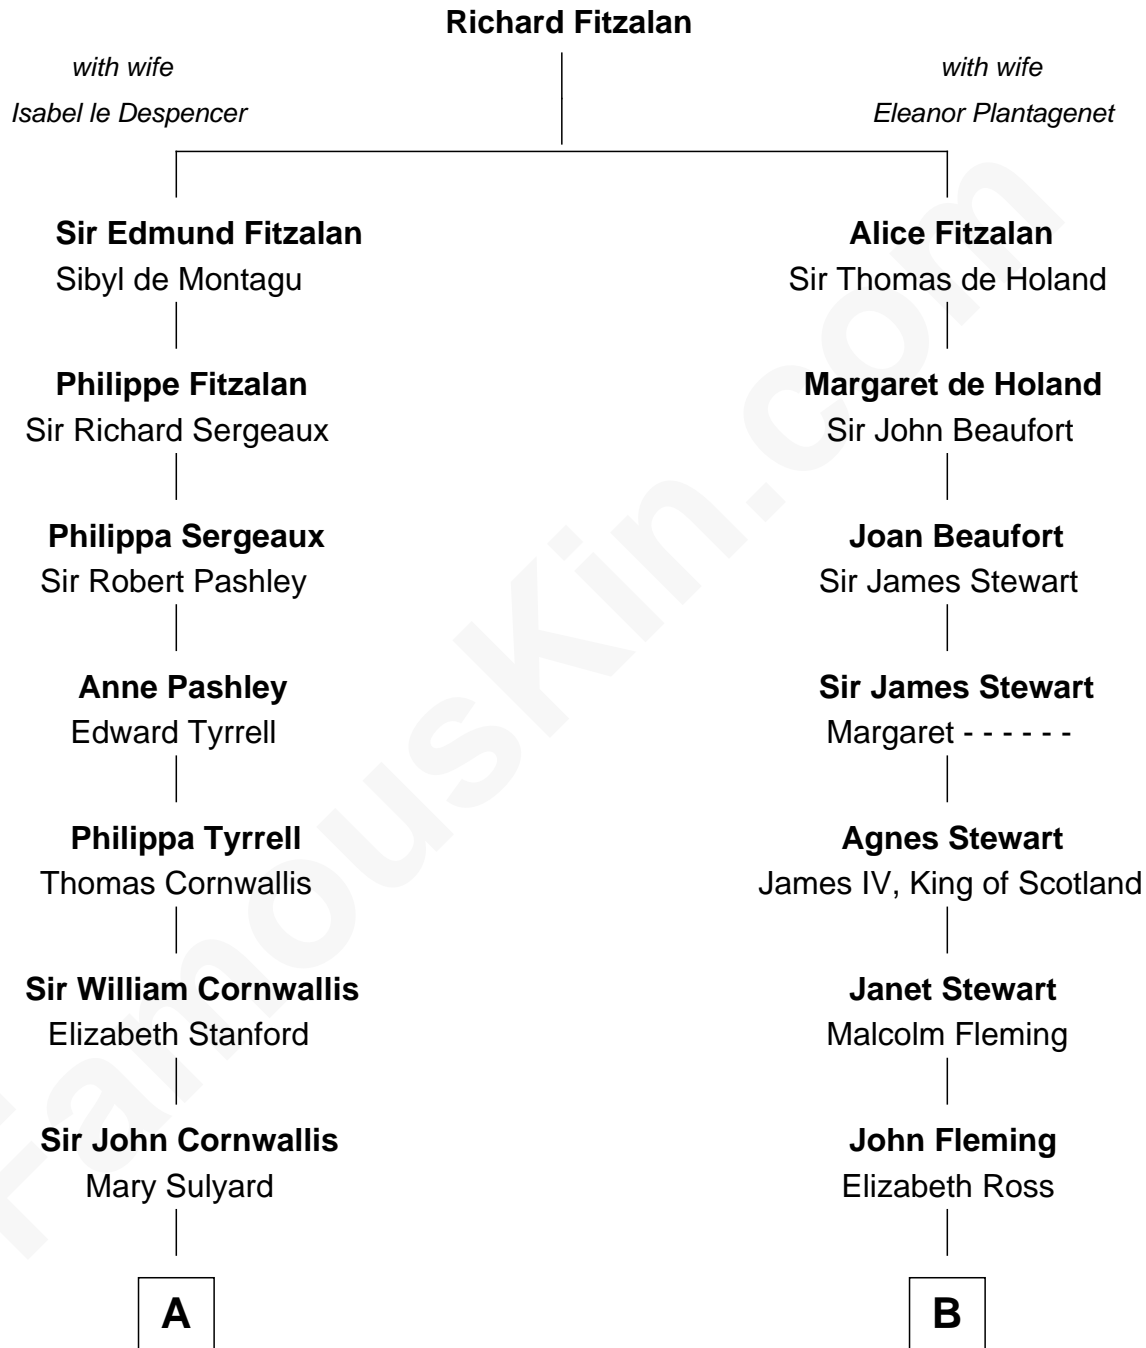

FamousKin.com
Relationship Chart of
General James Longstreet
Confederate Army - U.S. Civil War
 17th cousin 2 times removed of

Guy Ritchie
British Filmmaker

C

Doris Margaretta McLaughlin

Stuart John Ritchie

John Vivian Ritchie

Amber Mary Parkinson

Guy Ritchie

British Filmmaker