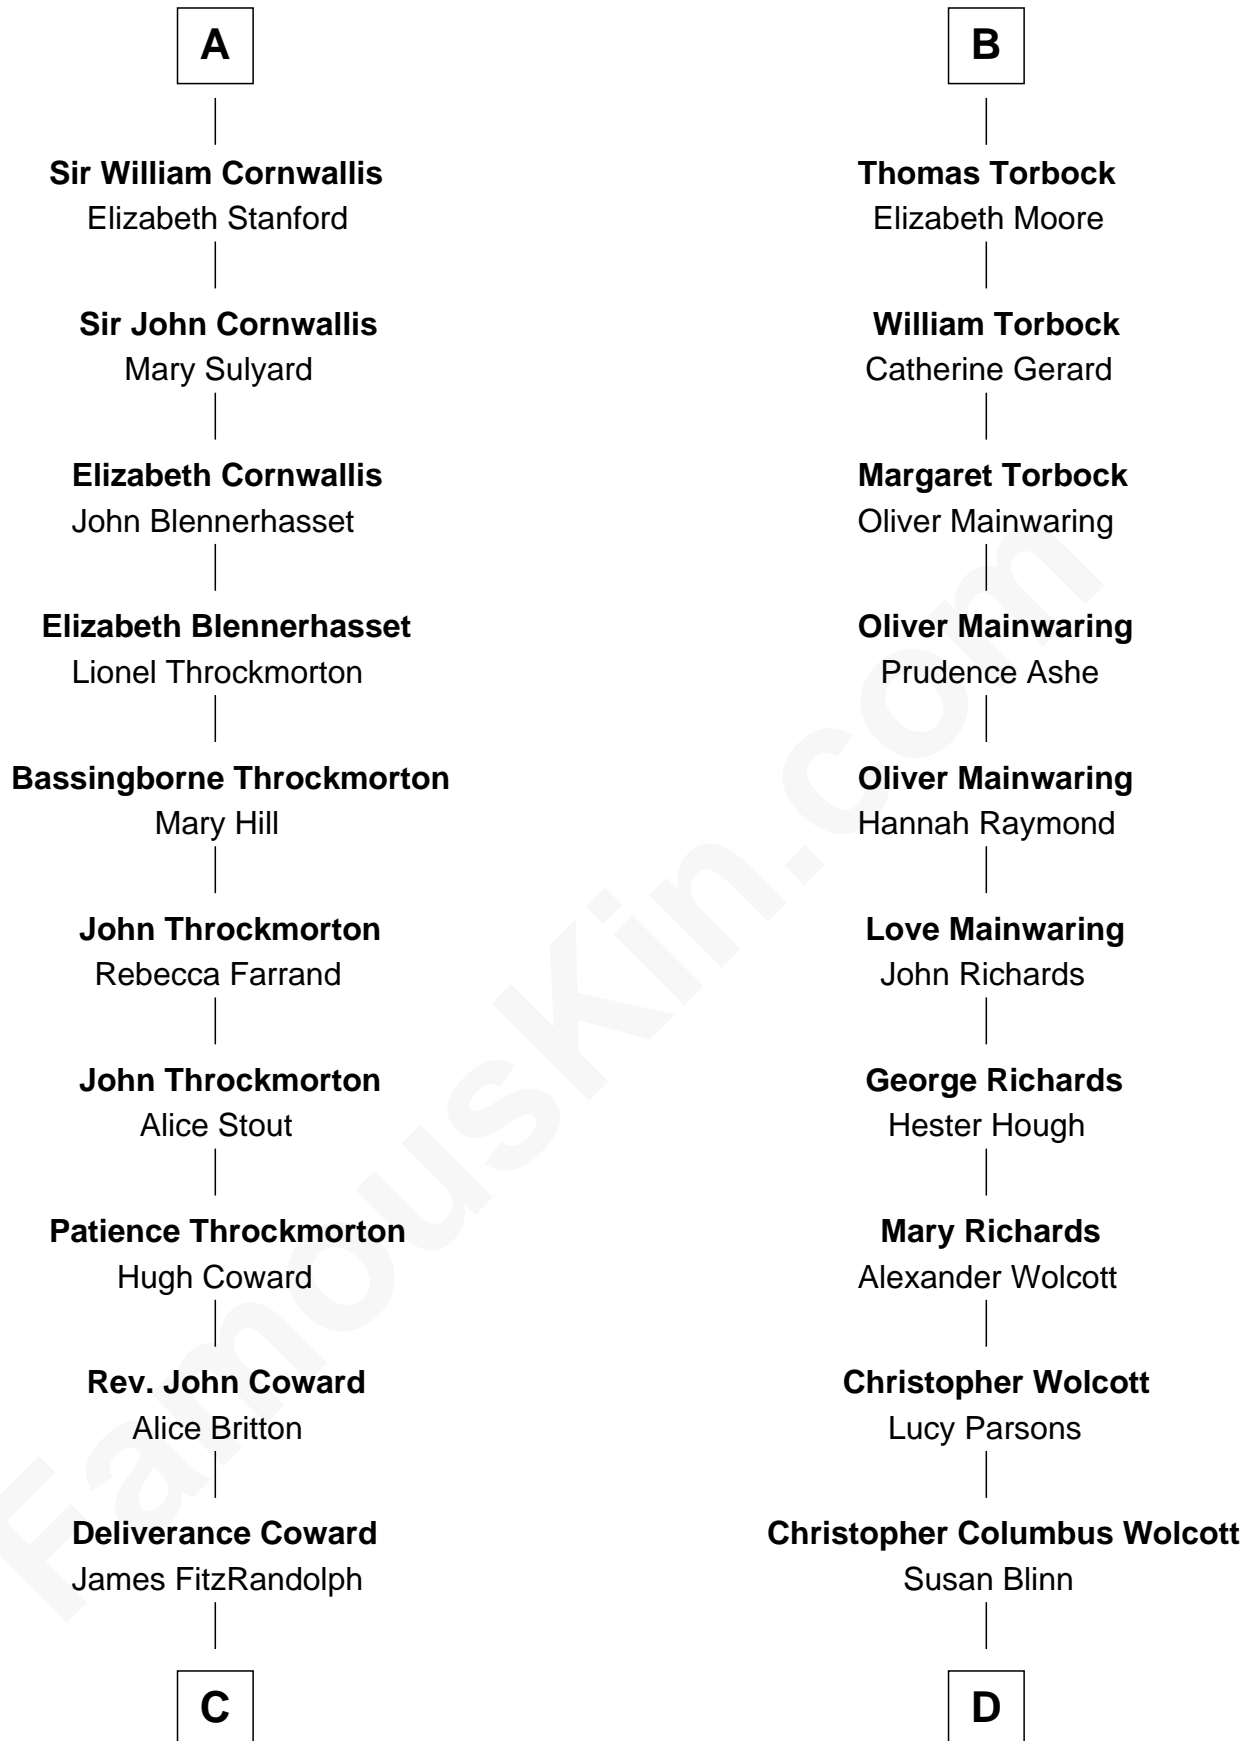

FamousKin.com
Relationship Chart of
General James Longstreet
Confederate Army - U.S. Civil War

19th cousin of
Buckminster Fuller
Author, Architect, and Inventor

C

Hannah FitzRandolph

William Longstreet

James Longstreet

Mary Anna Dent

General James Longstreet

Confederate Army - U.S. Civil War

D

Caroline Matilda Wolcott

Martin Andrews

Caroline Wolcott Andrews

Richard Buckminster Fuller