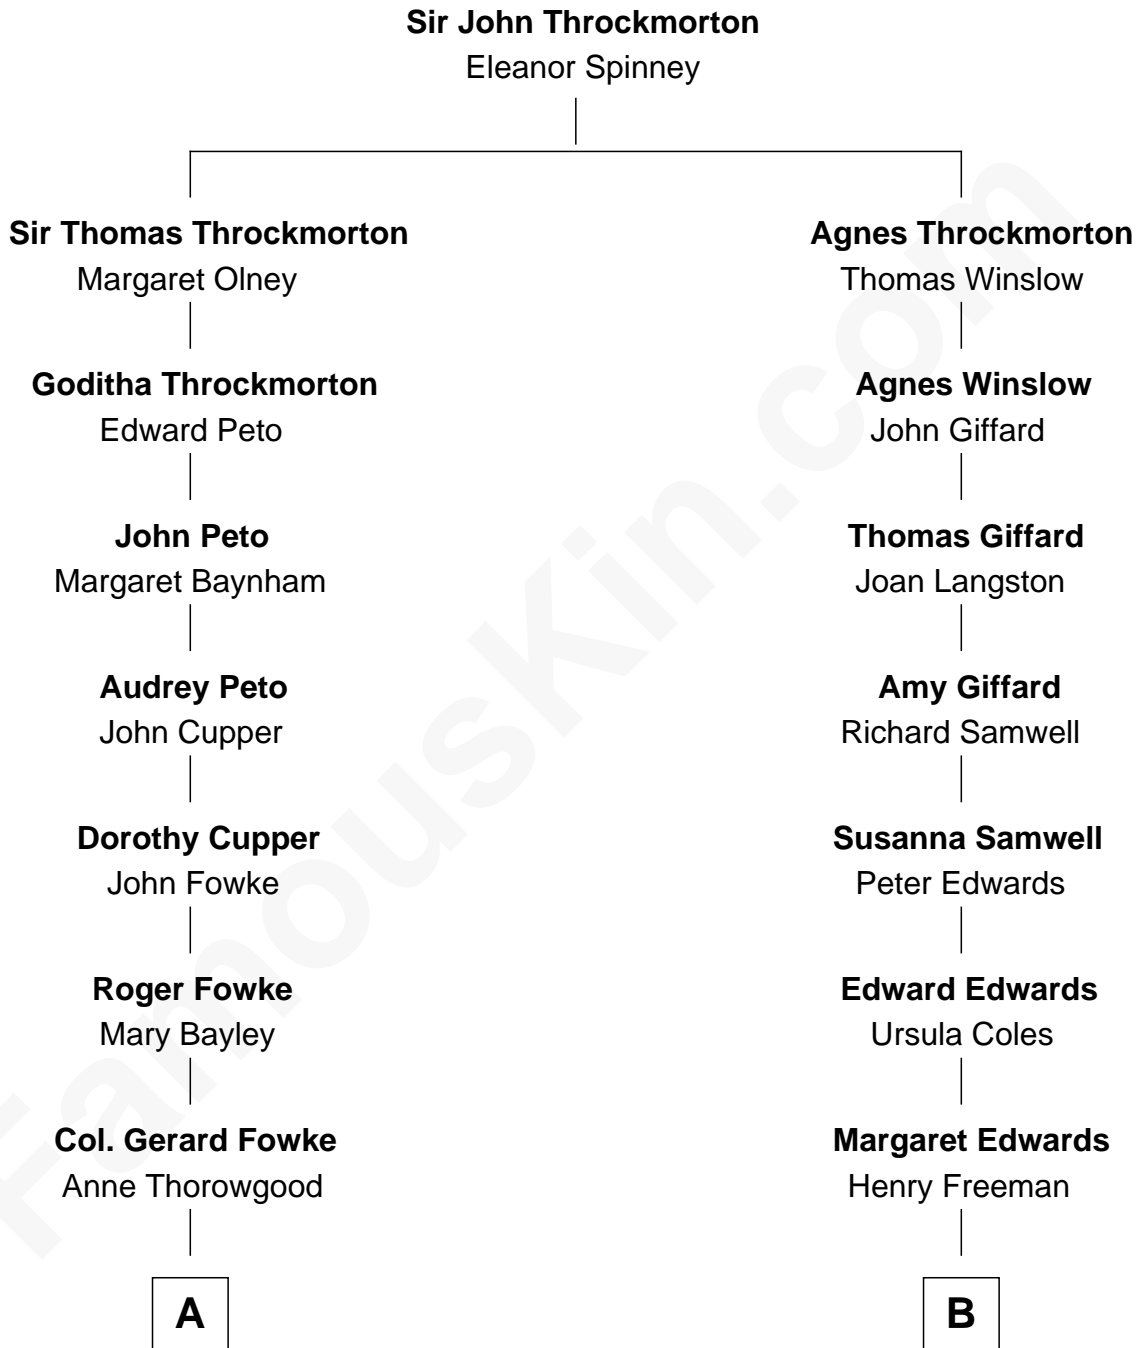

**FamousKin.com**  
**Relationship Chart of**  
**General James Longstreet**  
*Confederate Army - U.S. Civil War*  
 12th cousin 6 times removed of

**Lee Remick**  
*Movie Actress*

C

Margaret Gertrude Waldo

Frank Edwin Remick

Lee Remick

*Movie Actress*

FamousKin.com