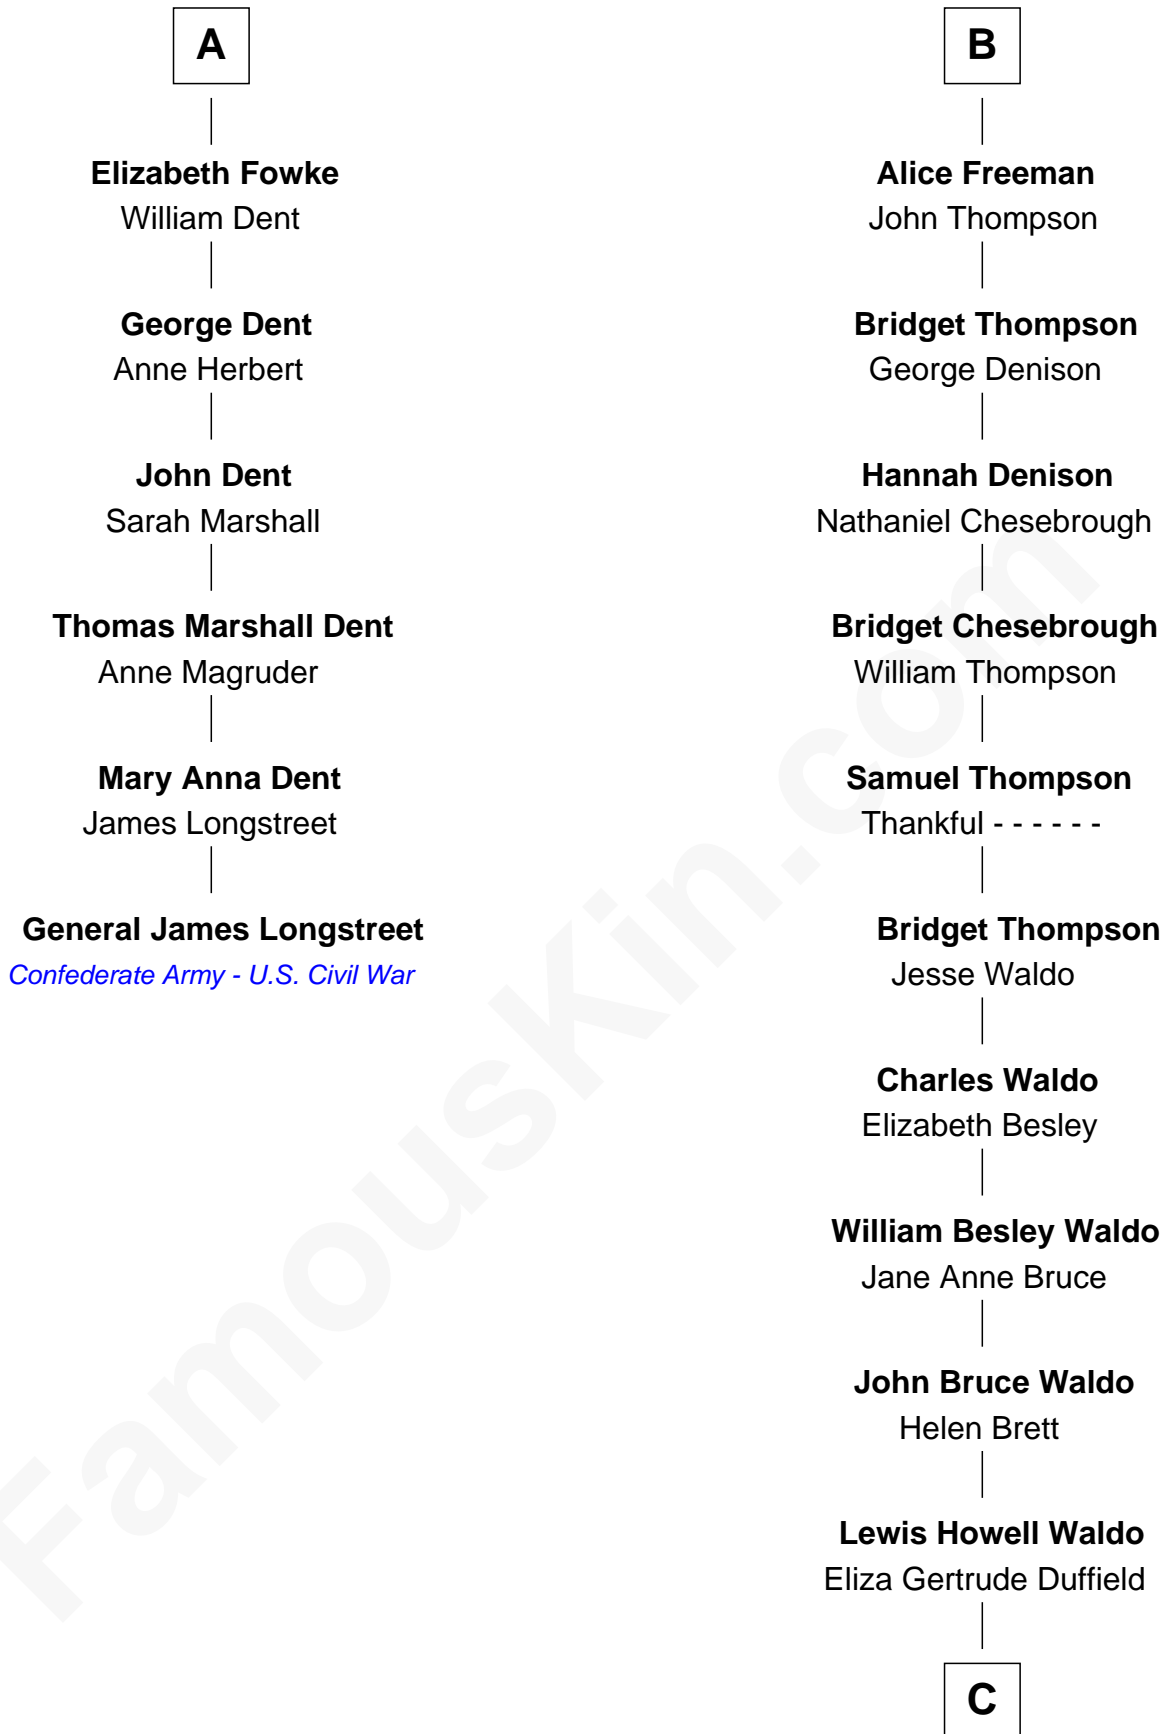

**FamousKin.com**  
**Relationship Chart of**  
**General James Longstreet**  
*Confederate Army - U.S. Civil War*  
 12th cousin 6 times removed of

**Lee Remick**  
*Movie Actress*

C

Margaret Gertrude Waldo

Frank Edwin Remick

Lee Remick

*Movie Actress*

FamousKin.com