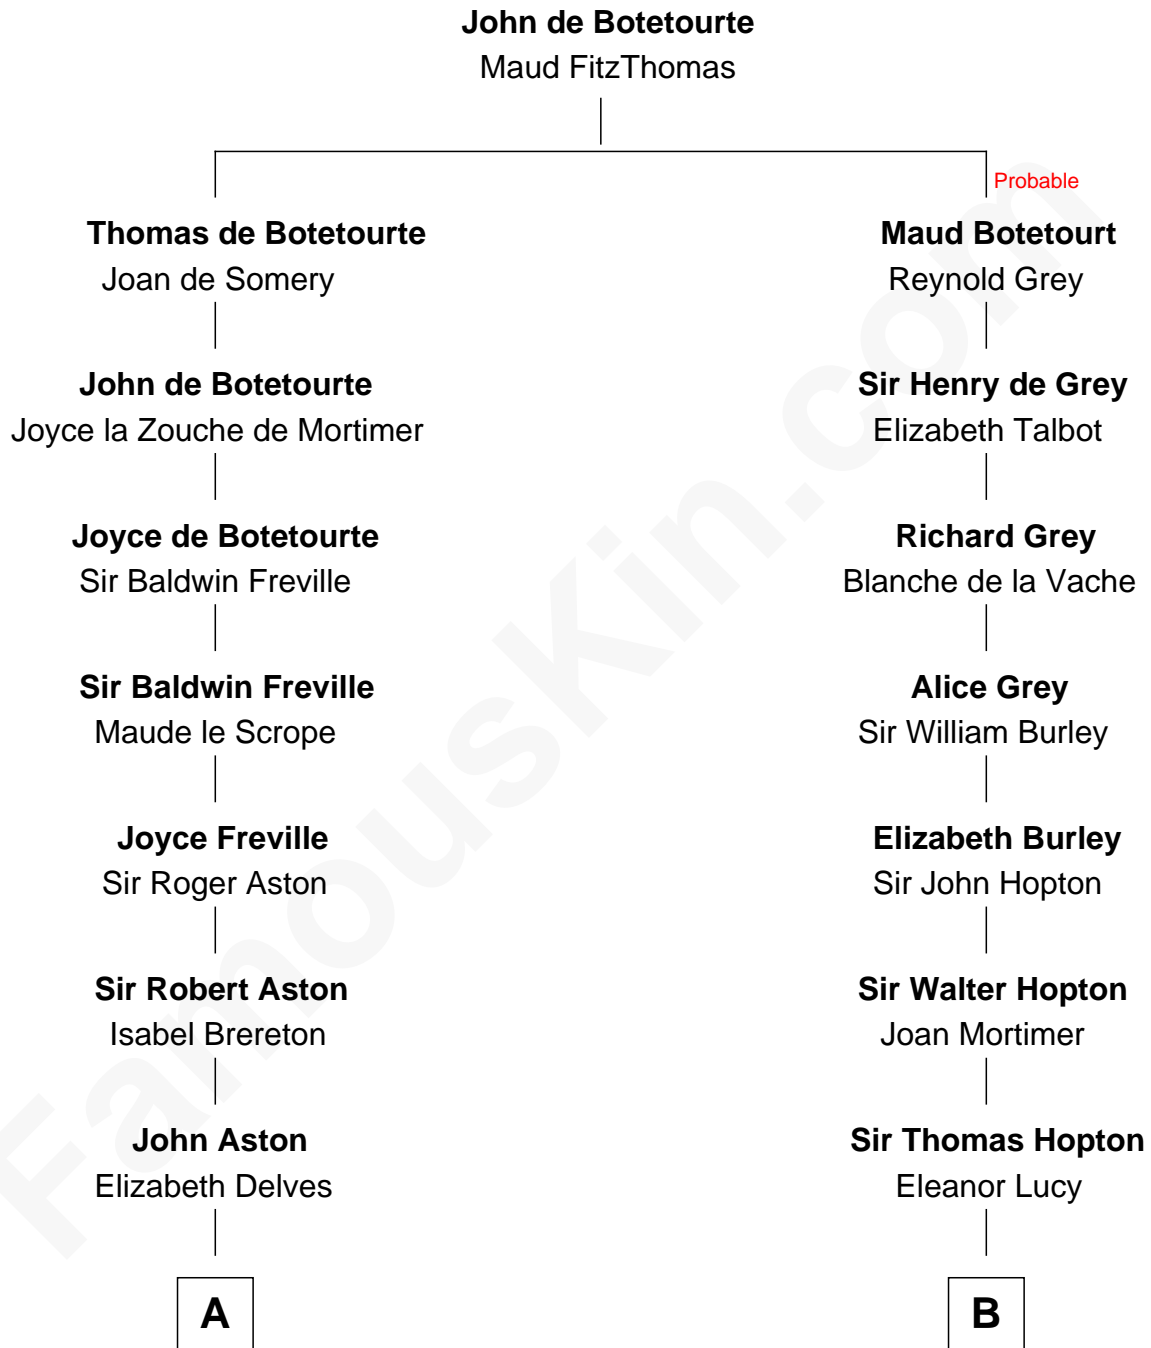

FamousKin.com
Relationship Chart of
General James Longstreet
Confederate Army - U.S. Civil War
 19th cousin 2 times removed of

Marjorie Post
Founder of General Foods

C

Thomas Marshall Dent

Anne Magruder

Mary Anna Dent

James Longstreet

General James Longstreet

Confederate Army - U.S. Civil War

D

Azel Lathrop

Elizabeth Hyde

Erastus Lathrop

Sarah Bailey