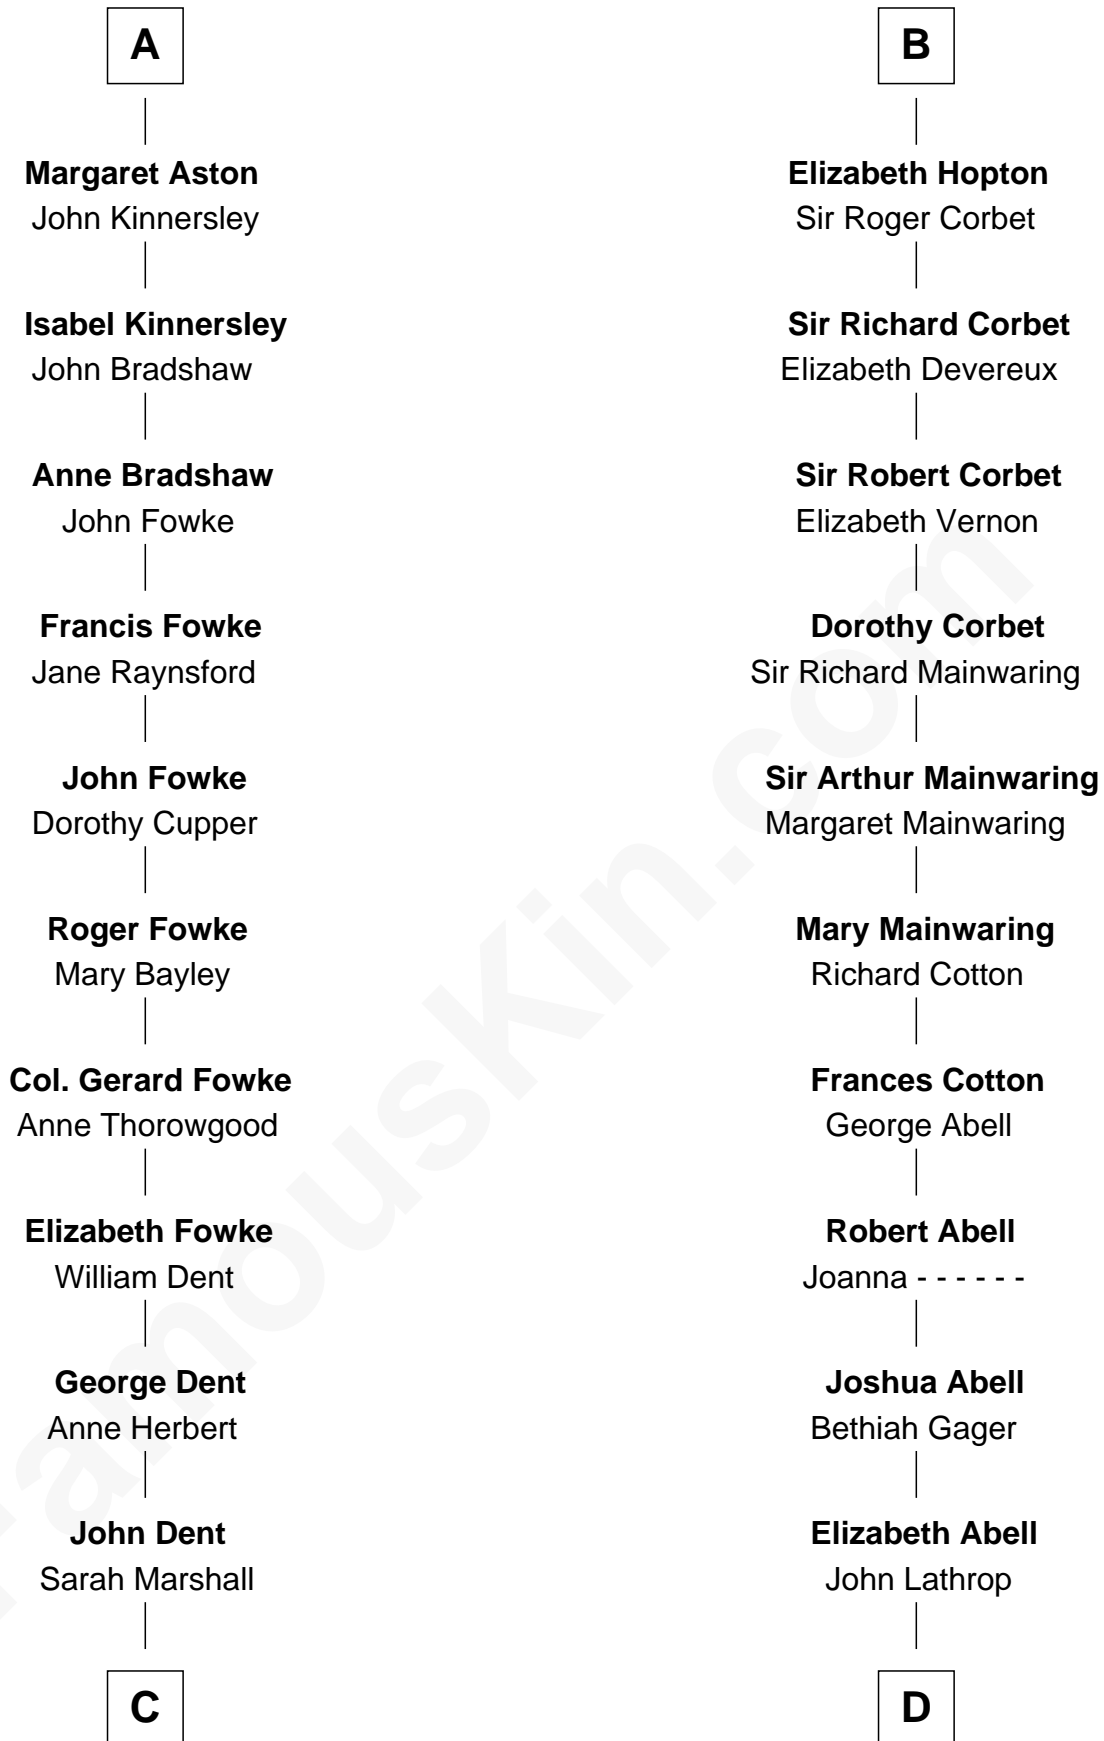

FamousKin.com
Relationship Chart of
General James Longstreet
Confederate Army - U.S. Civil War
 19th cousin 2 times removed of

Marjorie Post
Founder of General Foods

C

Thomas Marshall Dent

Anne Magruder

Mary Anna Dent

James Longstreet

General James Longstreet

Confederate Army - U.S. Civil War

D

Azel Lathrop

Elizabeth Hyde

Erastus Lathrop

Sarah Bailey

Caroline Cushman Lathrop

Charles Rollin Post

Charles William Post

Elle Letitia Merriweather

Marjorie Post

Founder of General Foods