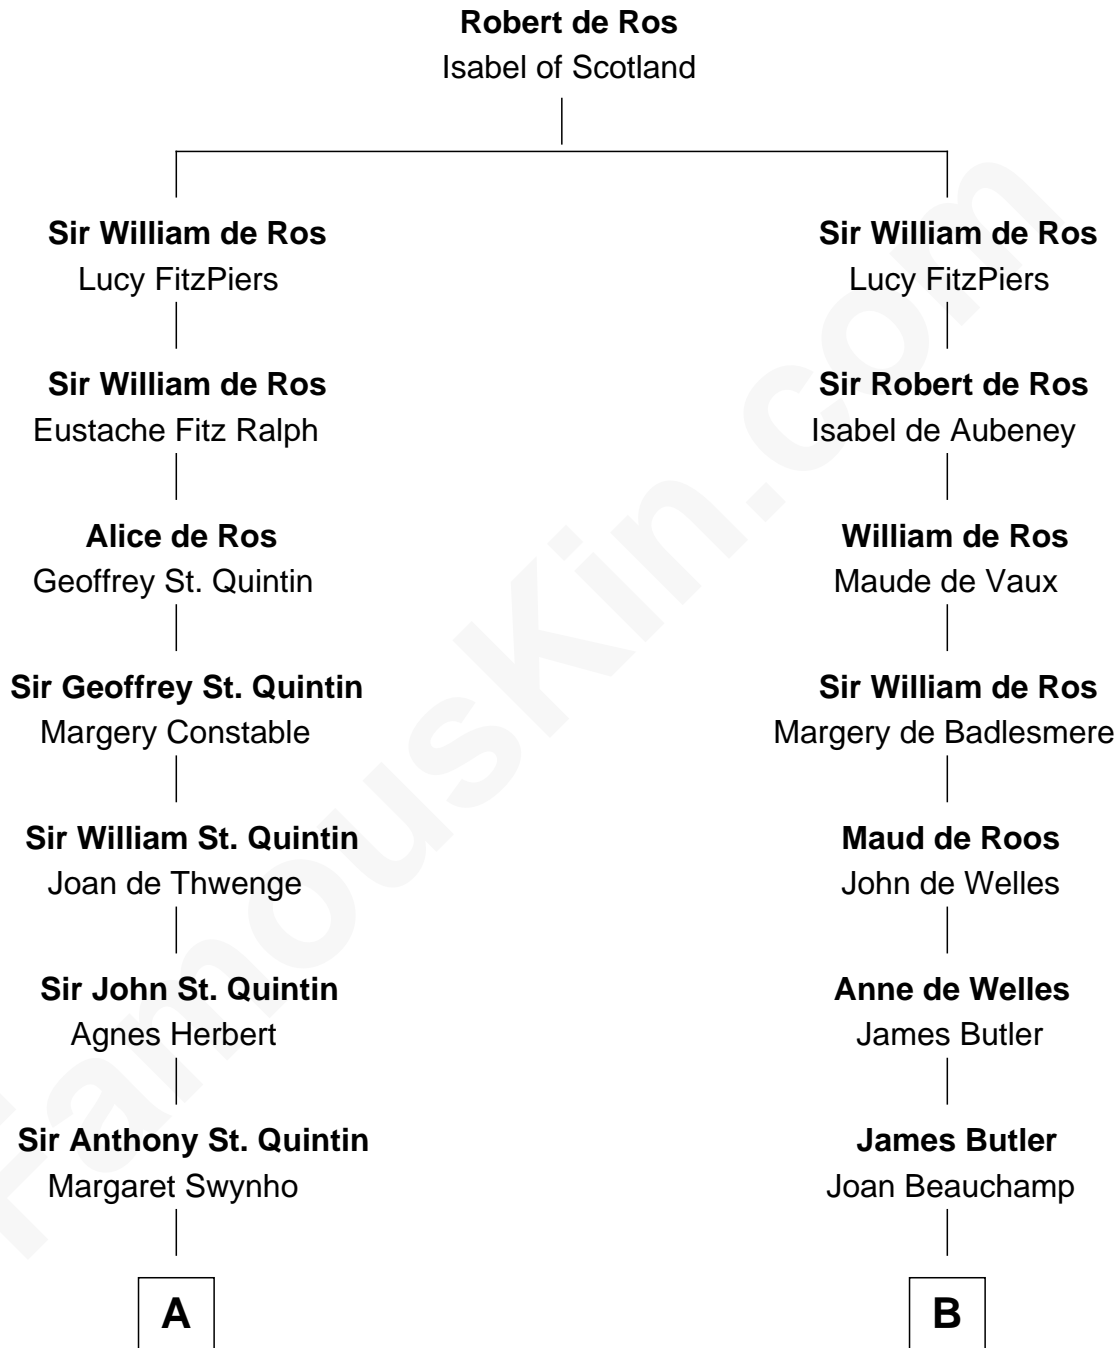

FamousKin.com
Relationship Chart of
General James Longstreet
Confederate Army - U.S. Civil War

20th cousin 1 time removed of

Marjorie Post
Founder of General Foods

C

James FitzRandolph
Deliverance Coward

Hannah FitzRandolph
William Longstreet

James Longstreet
Mary Anna Dent

General James Longstreet
Confederate Army - U.S. Civil War

D

Azel Lathrop
Elizabeth Hyde

Erastus Lathrop
Sarah Bailey

Caroline Cushman Lathrop
Charles Rollin Post

Charles William Post
Elle Letitia Merriweather