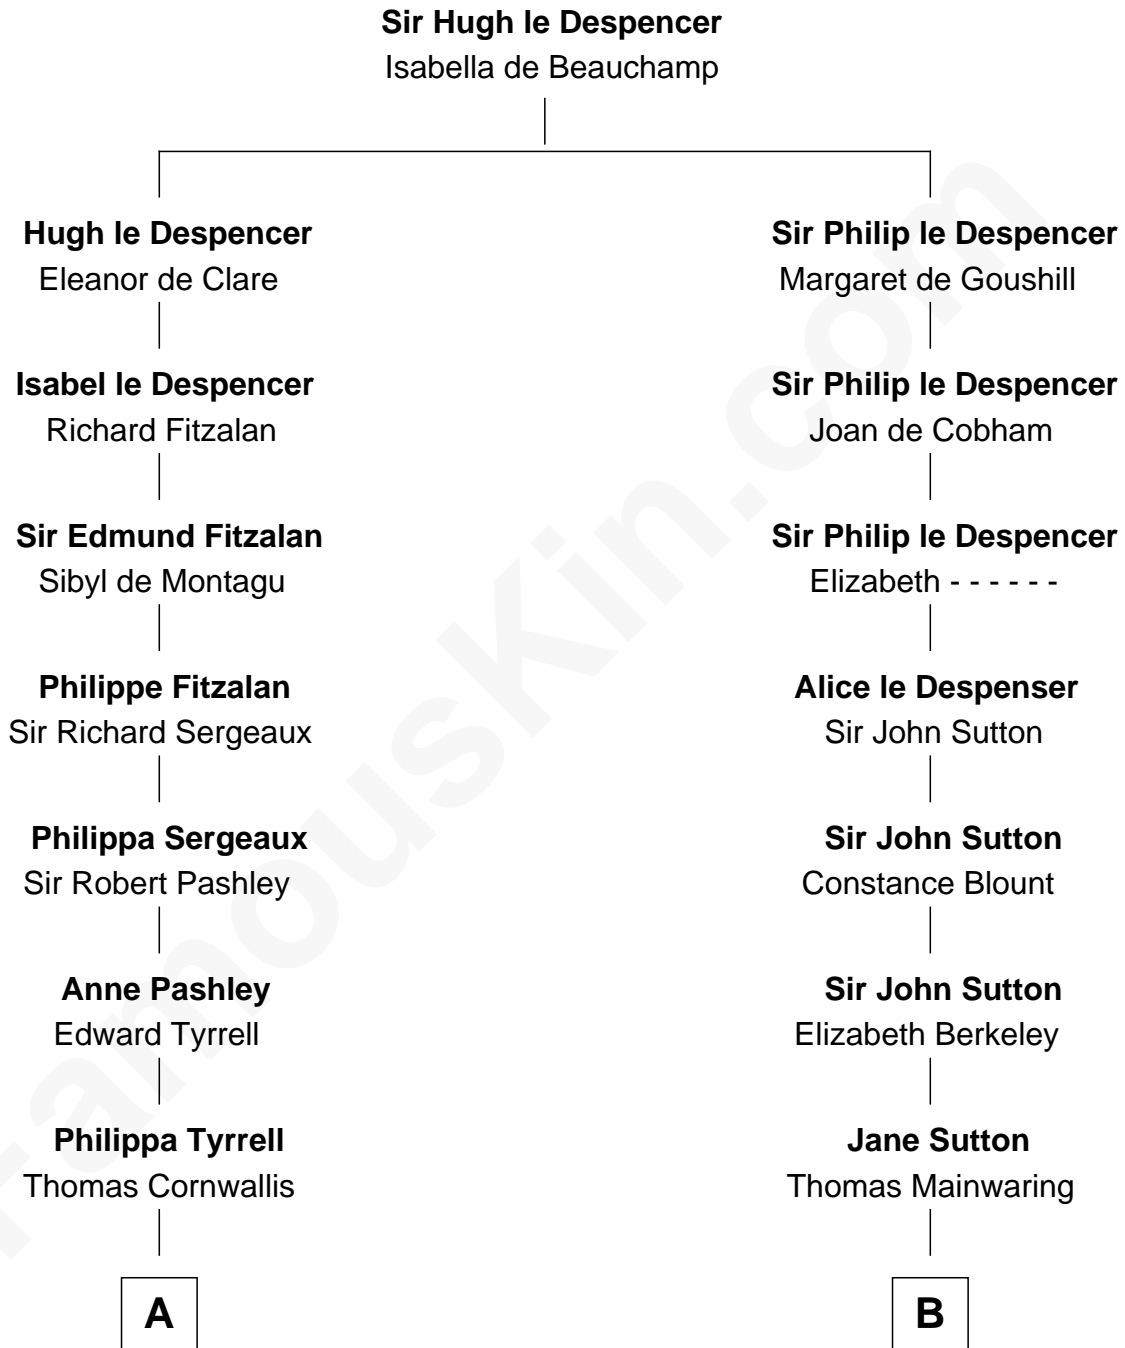

FamousKin.com
Relationship Chart of
General James Longstreet
Confederate Army - U.S. Civil War

18th cousin 1 time removed of

Marjorie Post
Founder of General Foods

C

Hannah FitzRandolph

William Longstreet

James Longstreet

Mary Anna Dent

General James Longstreet

Confederate Army - U.S. Civil War

D

Charles William Post

Elle Letitia Merriweather

Marjorie Post

Founder of General Foods