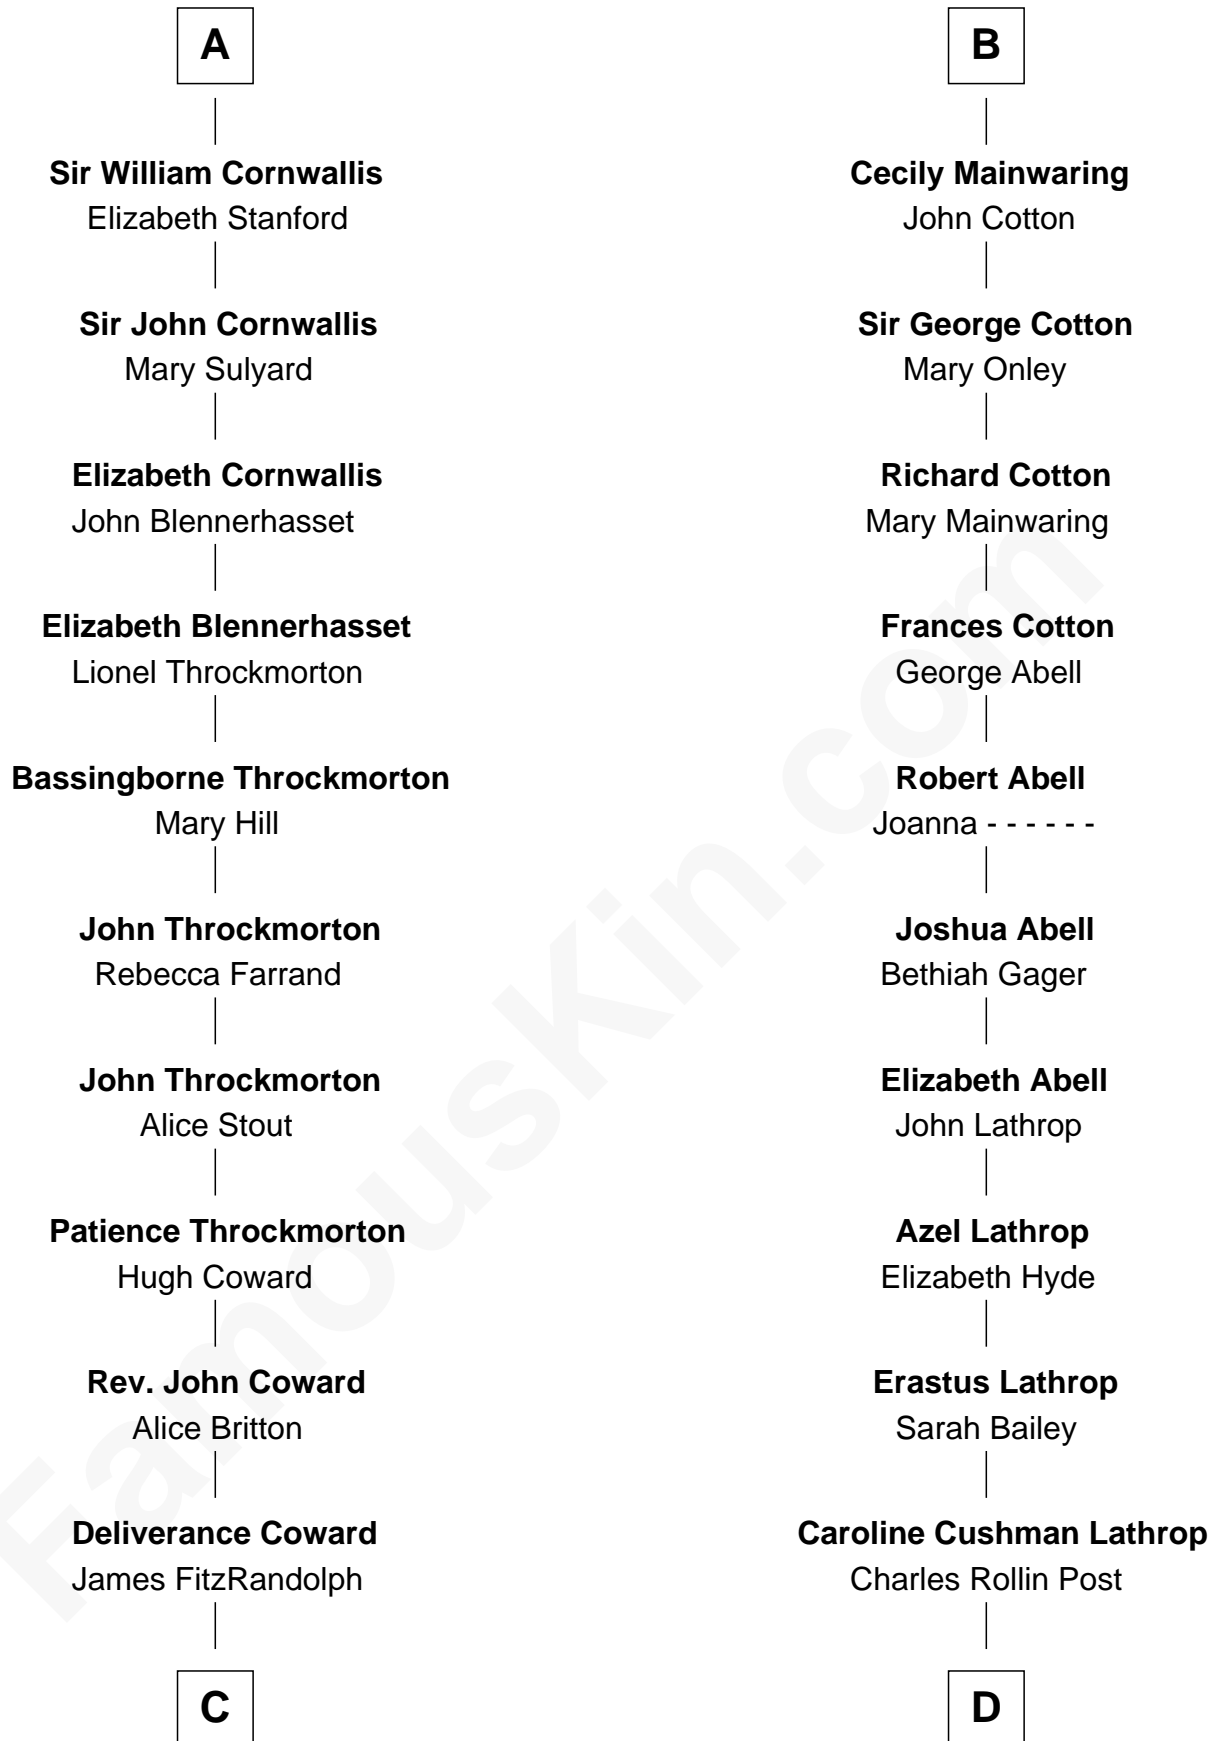

FamousKin.com
Relationship Chart of
General James Longstreet
Confederate Army - U.S. Civil War

18th cousin 1 time removed of

Marjorie Post
Founder of General Foods

C

Hannah FitzRandolph

William Longstreet

James Longstreet

Mary Anna Dent

General James Longstreet

Confederate Army - U.S. Civil War

D

Charles William Post

Elle Letitia Merriweather

Marjorie Post

Founder of General Foods