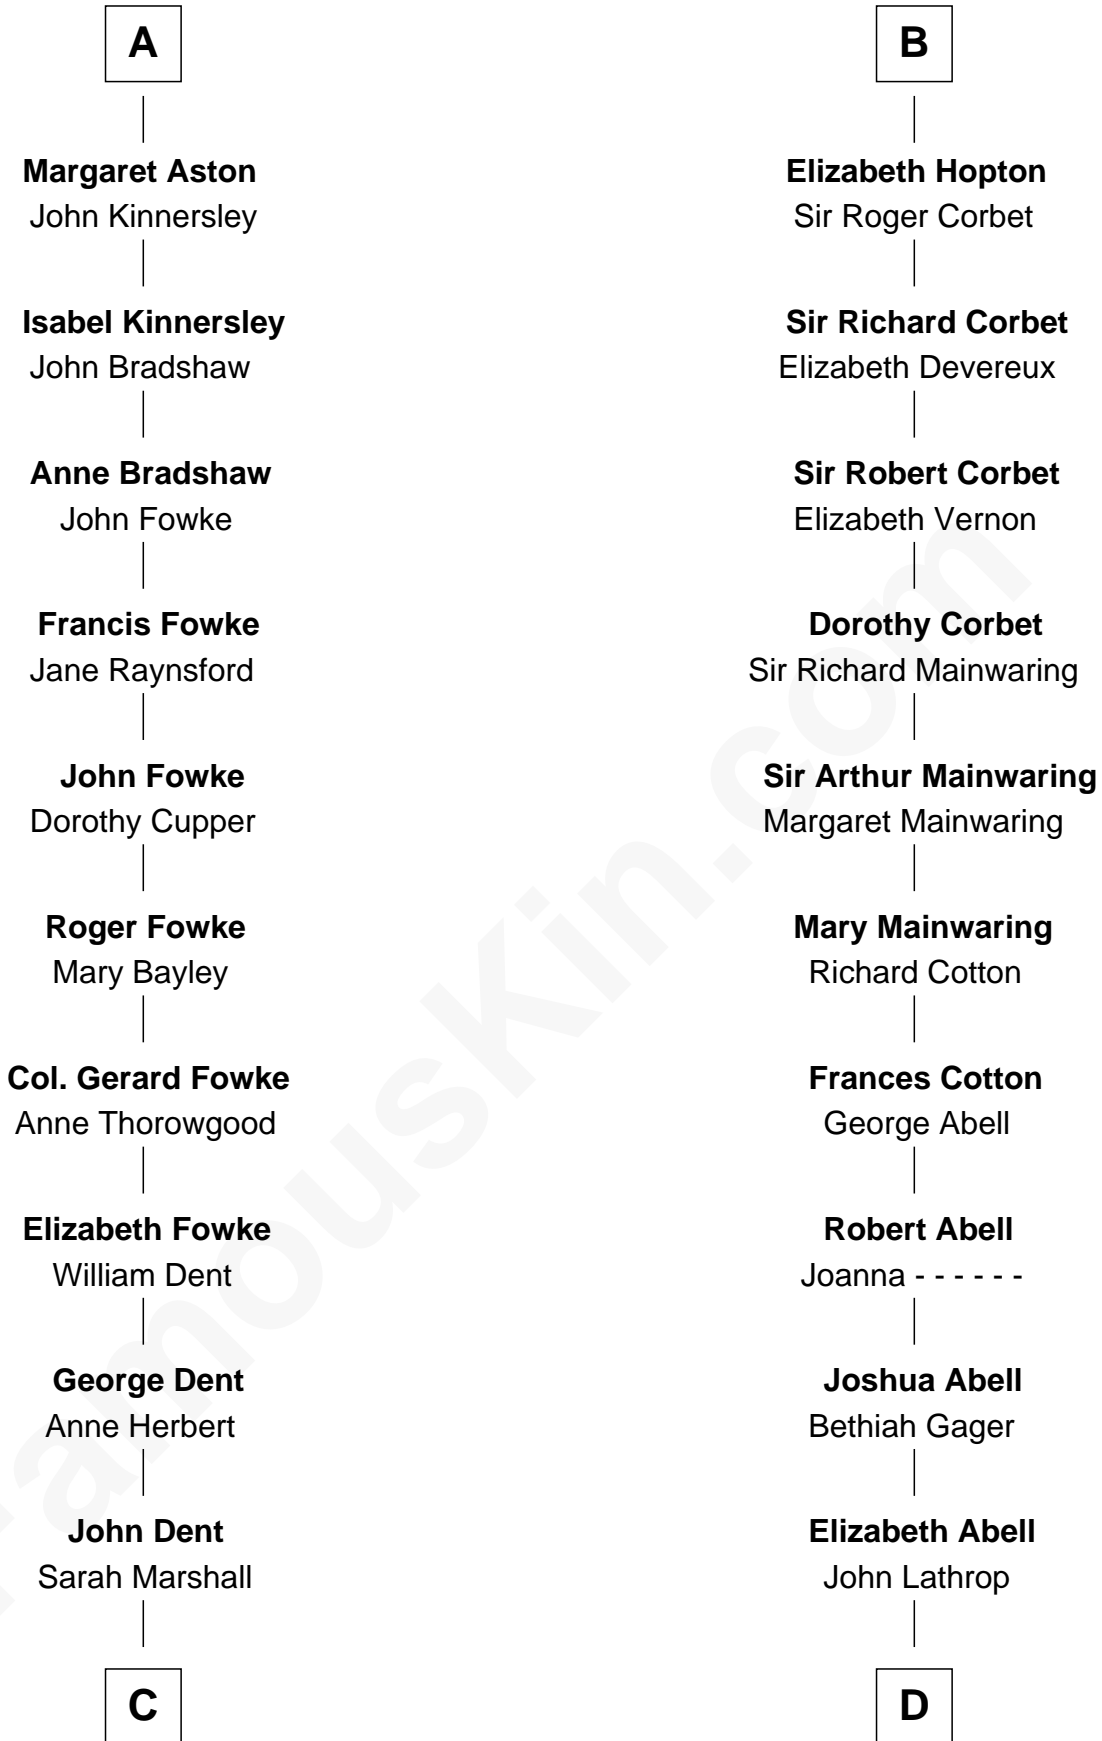

FamousKin.com
Relationship Chart of
General James Longstreet
Confederate Army - U.S. Civil War

19th cousin 1 time removed of

C. W. Post

Founder of Post Cereals

C

Thomas Marshall Dent

Anne Magruder

Mary Anna Dent

James Longstreet

General James Longstreet

Confederate Army - U.S. Civil War

D

Azel Lathrop

Elizabeth Hyde

Erastus Lathrop

Sarah Bailey

Caroline Cushman Lathrop

Charles Rollin Post

C. W. Post

Founder of Post Cereals

FamousKin.com