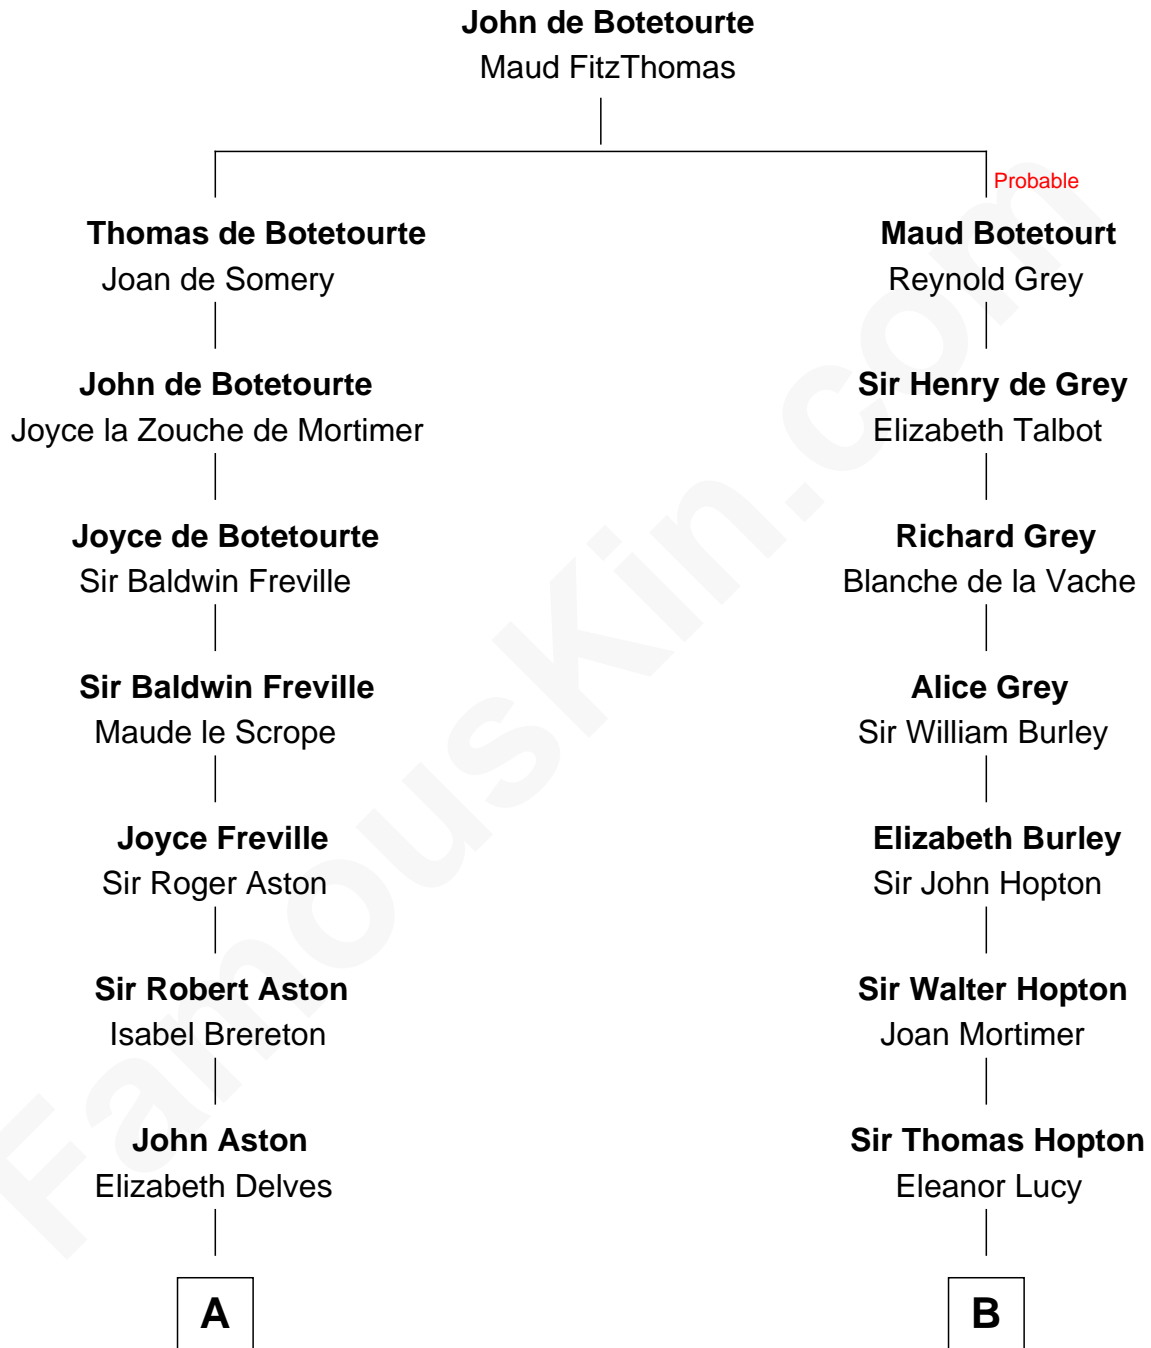

FamousKin.com
Relationship Chart of
General James Longstreet
Confederate Army - U.S. Civil War

19th cousin 1 time removed of

C. W. Post

Founder of Post Cereals

C

Thomas Marshall Dent

Anne Magruder

Mary Anna Dent

James Longstreet

General James Longstreet

Confederate Army - U.S. Civil War

D

Azel Lathrop

Elizabeth Hyde

Erastus Lathrop

Sarah Bailey