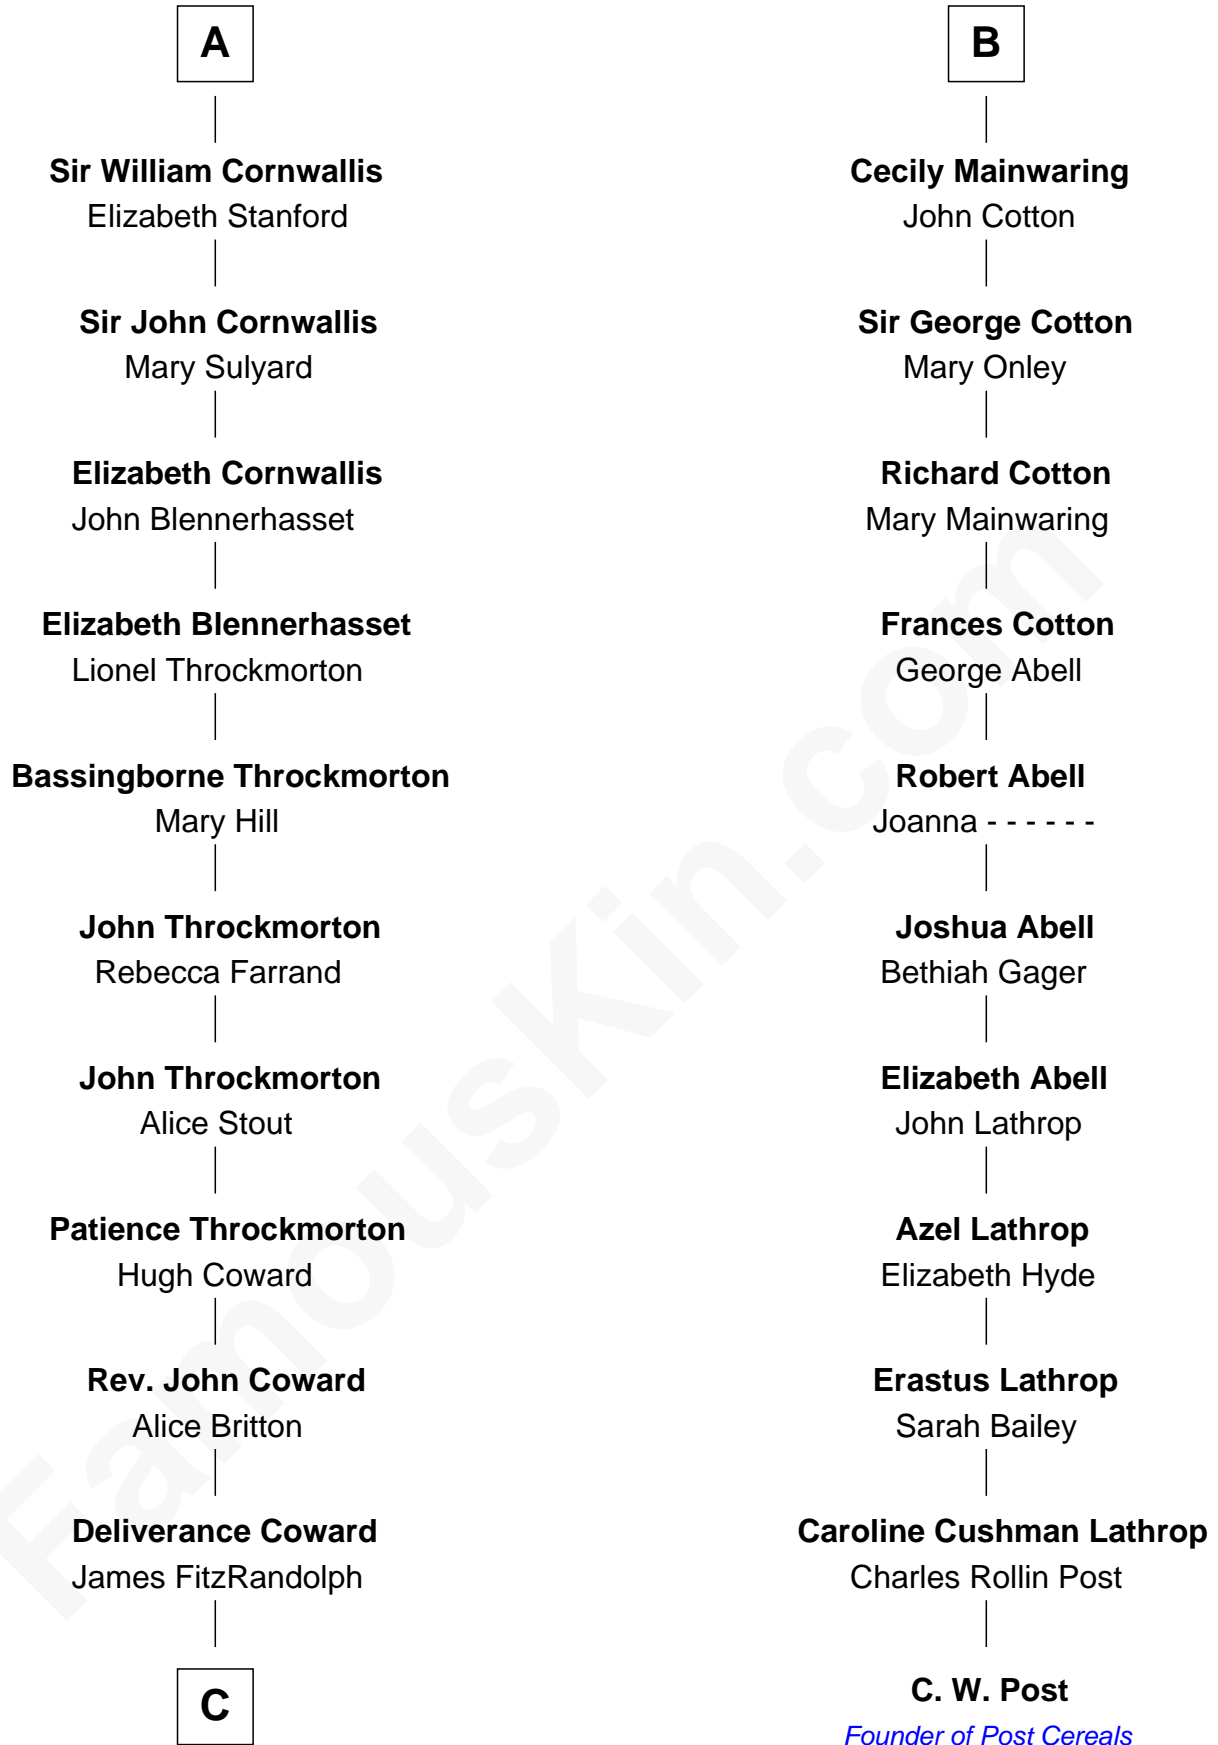

FamousKin.com
Relationship Chart of
General James Longstreet
Confederate Army - U.S. Civil War
 17th cousin 2 times removed of

C. W. Post
Founder of Post Cereals

Sir Hugh le Despencer
 Isabella de Beauchamp

C

—
Hannah FitzRandolph

William Longstreet

—
James Longstreet

Mary Anna Dent

—
General James Longstreet

Confederate Army - U.S. Civil War

FamousKin.com