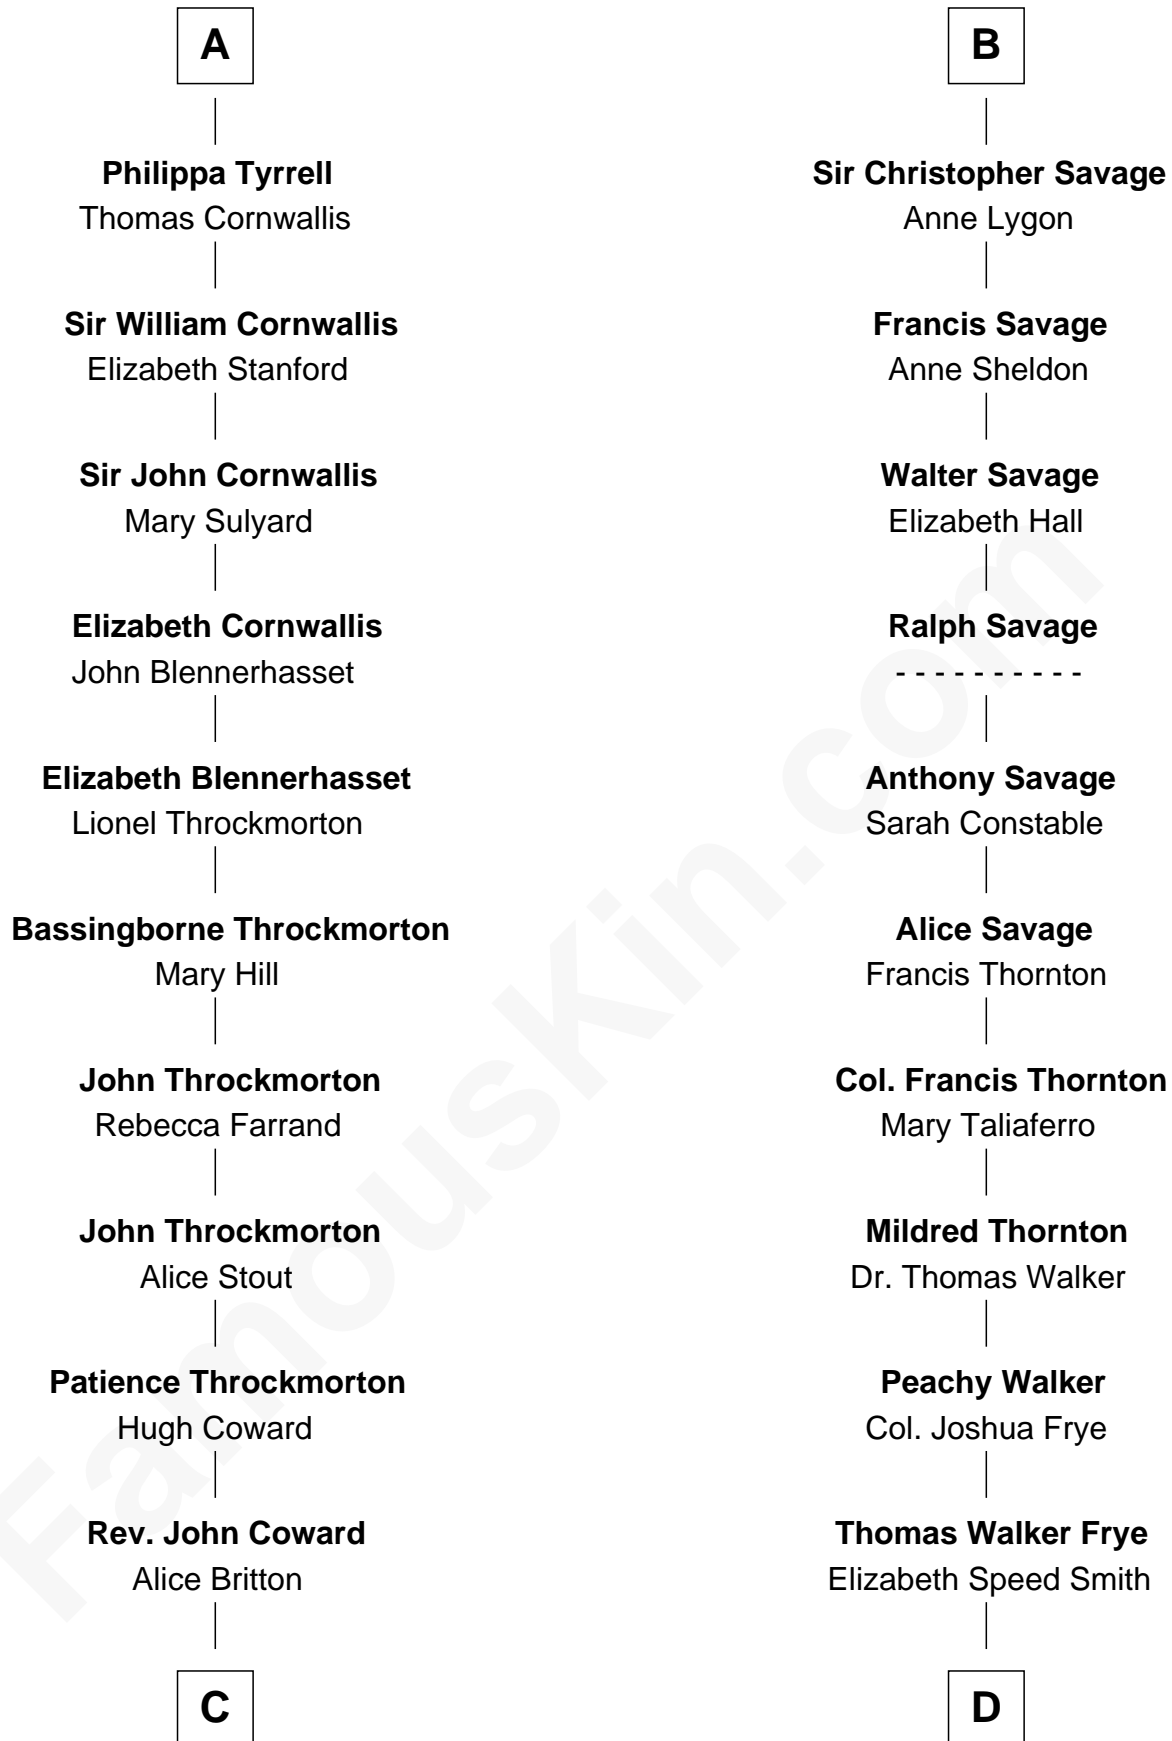

**FamousKin.com**  
**Relationship Chart of**  
**General James Longstreet**  
*Confederate Army - U.S. Civil War*

20th cousin 1 time removed of

**Adlai Stevenson III**  
*U.S. Senator from Illinois*

**C**

**Deliverance Coward**

James FitzRandolph

**Hannah FitzRandolph**

William Longstreet

**James Longstreet**

Mary Anna Dent

**General James Longstreet**

*Confederate Army - U.S. Civil War*

**D**

**Mary Peachy Frye**

Rev. Lewis Warner Green

**Letitia Green**

Adlai Ewing Stevenson

**Lewis Green Stevenson**

Helen Louise Davis

**Adlai Ewing Stevenson**