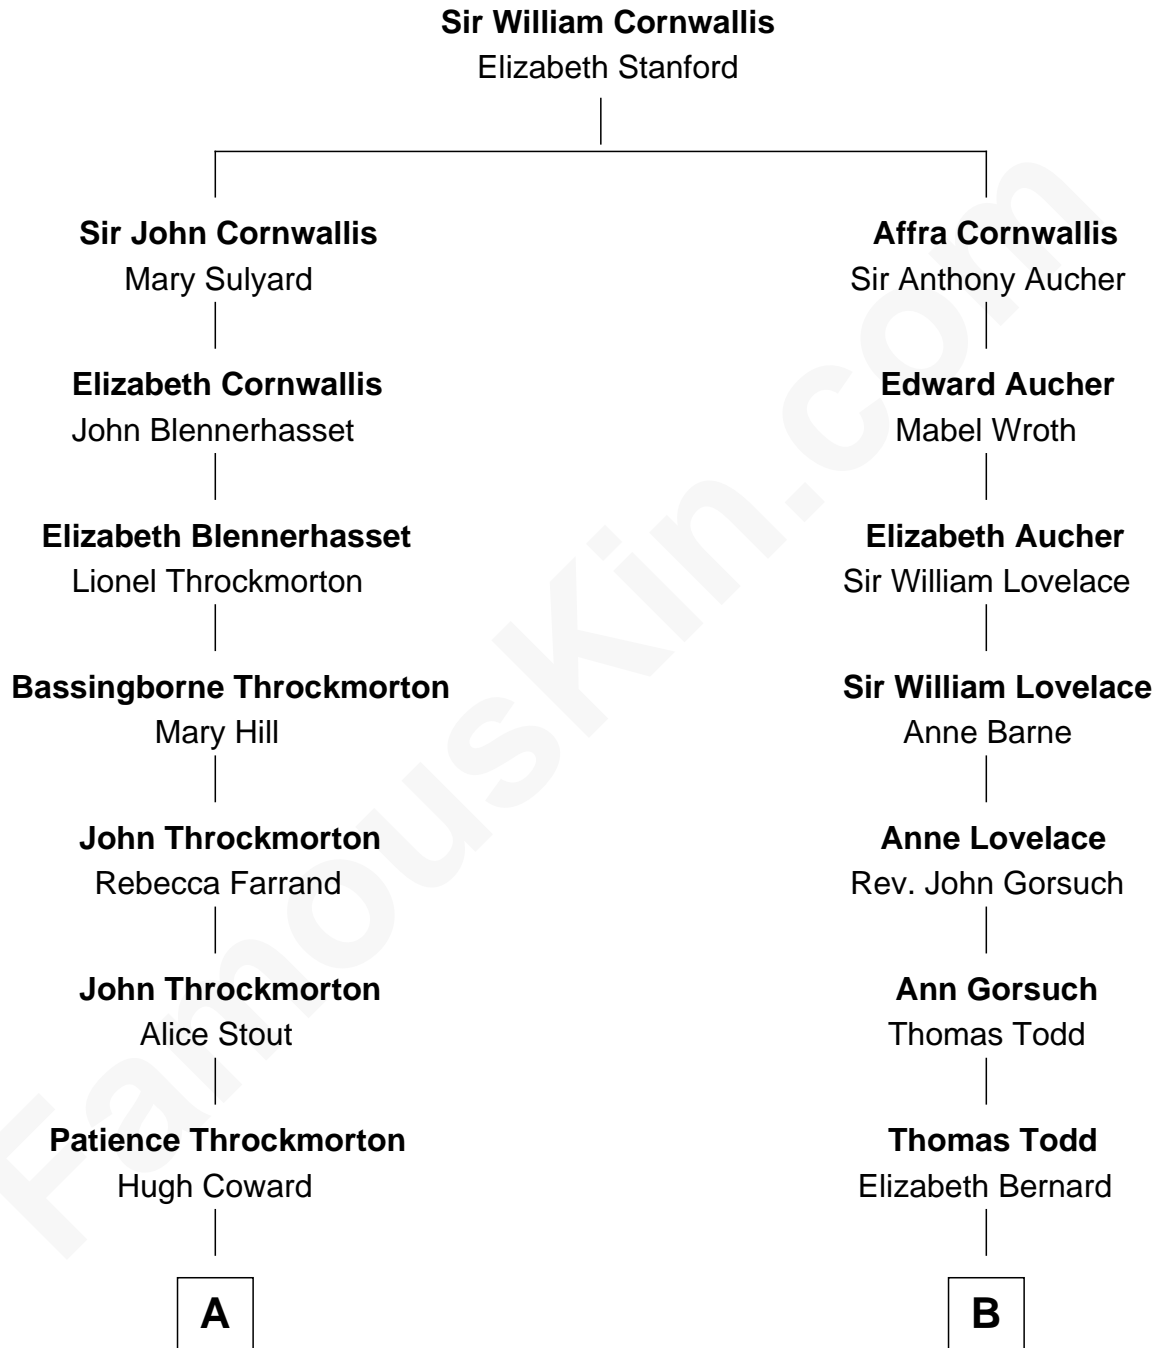

FamousKin.com
Relationship Chart of
General James Longstreet
Confederate Army - U.S. Civil War

11th cousin of

General Robert E. Lee
Confederate Army - U.S. Civil War

A

Rev. John Coward

Alice Britton

Deliverance Coward

James FitzRandolph

Hannah FitzRandolph

William Longstreet

James Longstreet

Mary Anna Dent

General James Longstreet

Confederate Army - U.S. Civil War

B

Elizabeth Todd

Augustine Moore

Col. Bernard Moore

Anne Catherine Spotswood

Anne Butler Moore

Charles Carter

Anne Hill Carter

Maj. Gen. Henry Lee