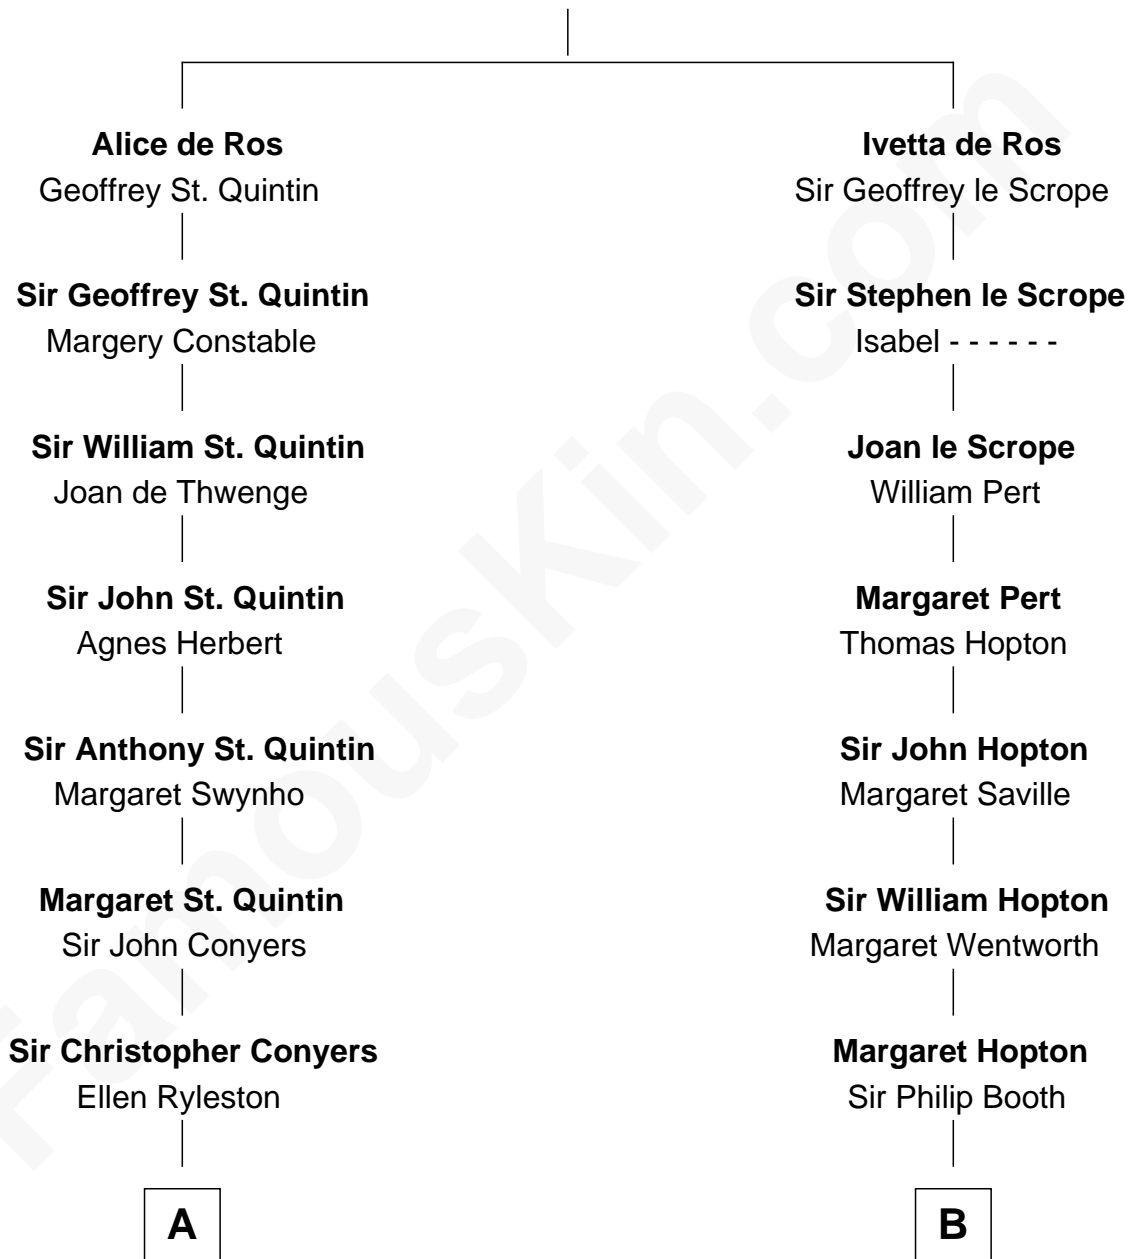

FamousKin.com
Relationship Chart of
General James Longstreet
Confederate Army - U.S. Civil War

18th cousin of

General Robert E. Lee
Confederate Army - U.S. Civil War

Sir William de Ros
 Eustache Fitz Ralph

C

James Longstreet

Mary Anna Dent

General James Longstreet

Confederate Army - U.S. Civil War

D

Maj. Gen. Henry Lee

Anne Hill Carter