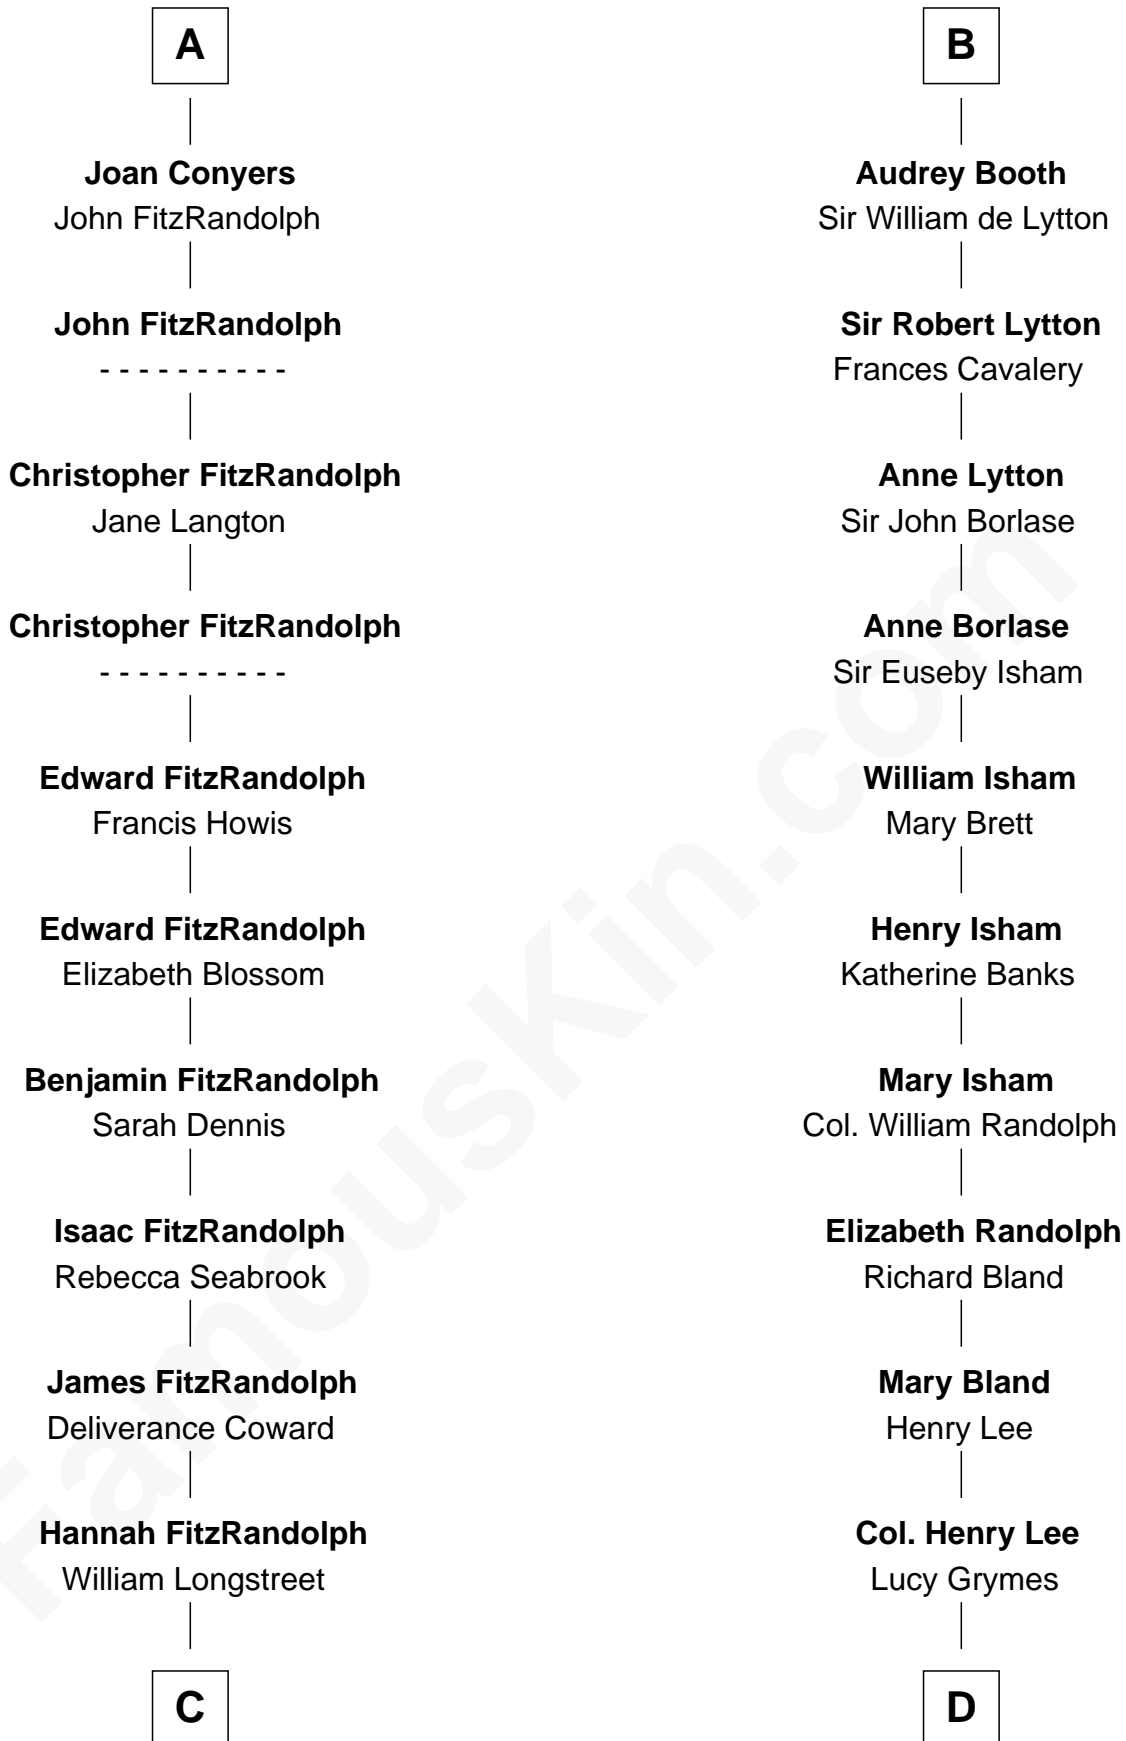

FamousKin.com
Relationship Chart of
General James Longstreet
Confederate Army - U.S. Civil War

18th cousin of

General Robert E. Lee
Confederate Army - U.S. Civil War

Sir William de Ros
 Eustache Fitz Ralph

C

James Longstreet

Mary Anna Dent

General James Longstreet

Confederate Army - U.S. Civil War

D

Maj. Gen. Henry Lee

Anne Hill Carter