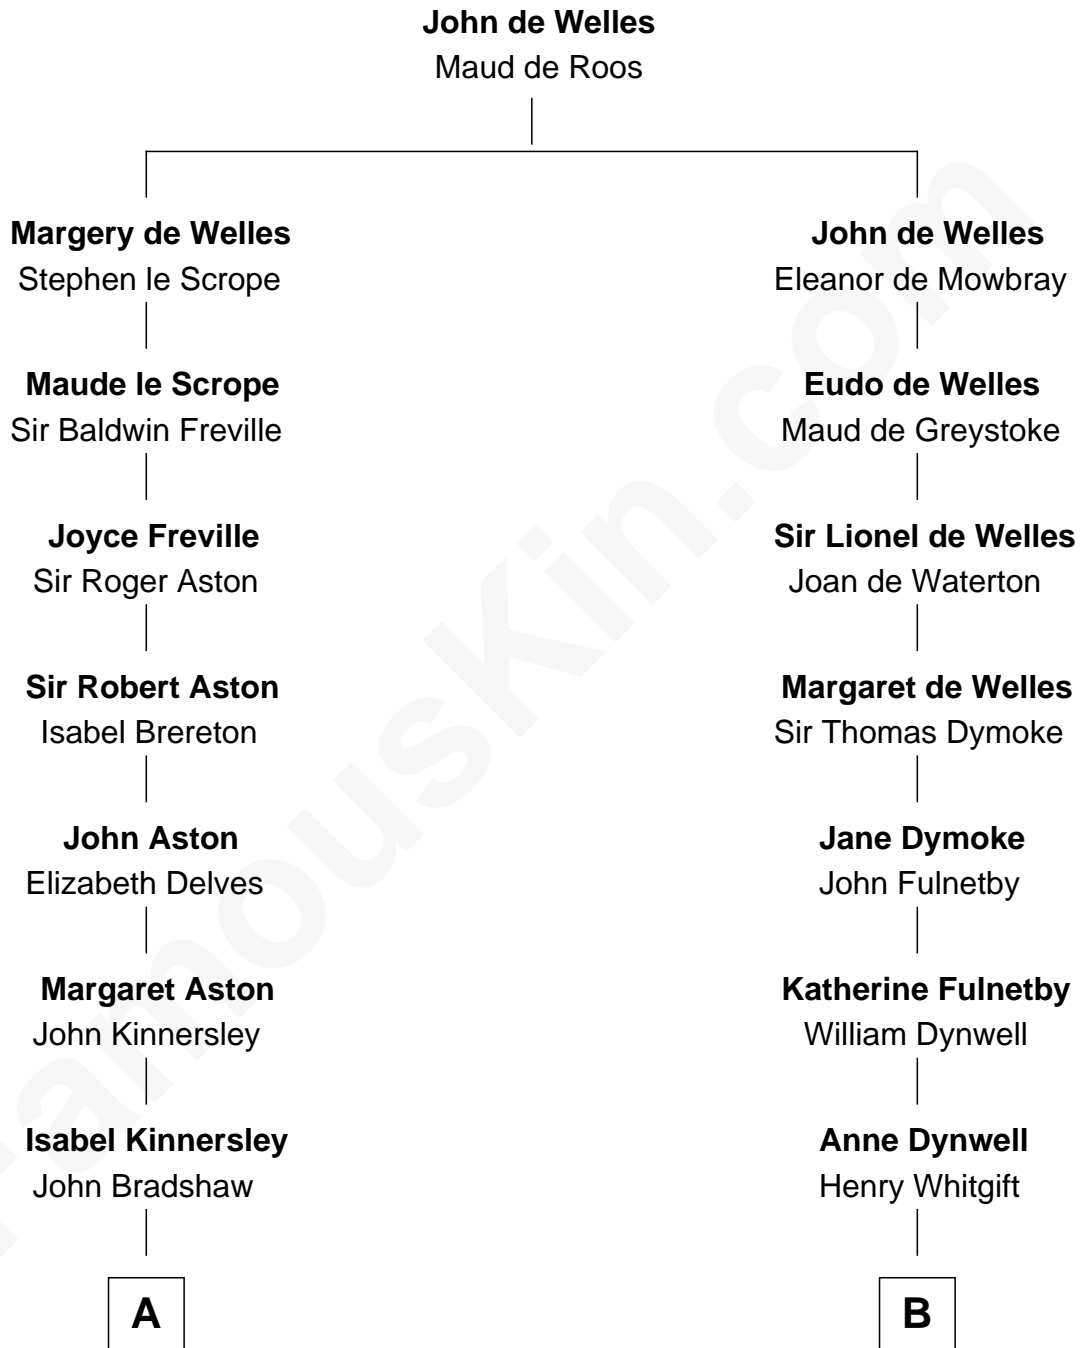

FamousKin.com
Relationship Chart of
General James Longstreet
Confederate Army - U.S. Civil War
 17th cousin 3 times removed of

Linda Hamilton
TV and Movie Actress

C

Taylor Holt
Frances Kyle

Dr. Richard Huckstep Holt
Mildred Alberta Derby

Barbara Kyle Holt
Dr. Carroll Stanford Hamilton

Linda Hamilton
TV and Movie Actress