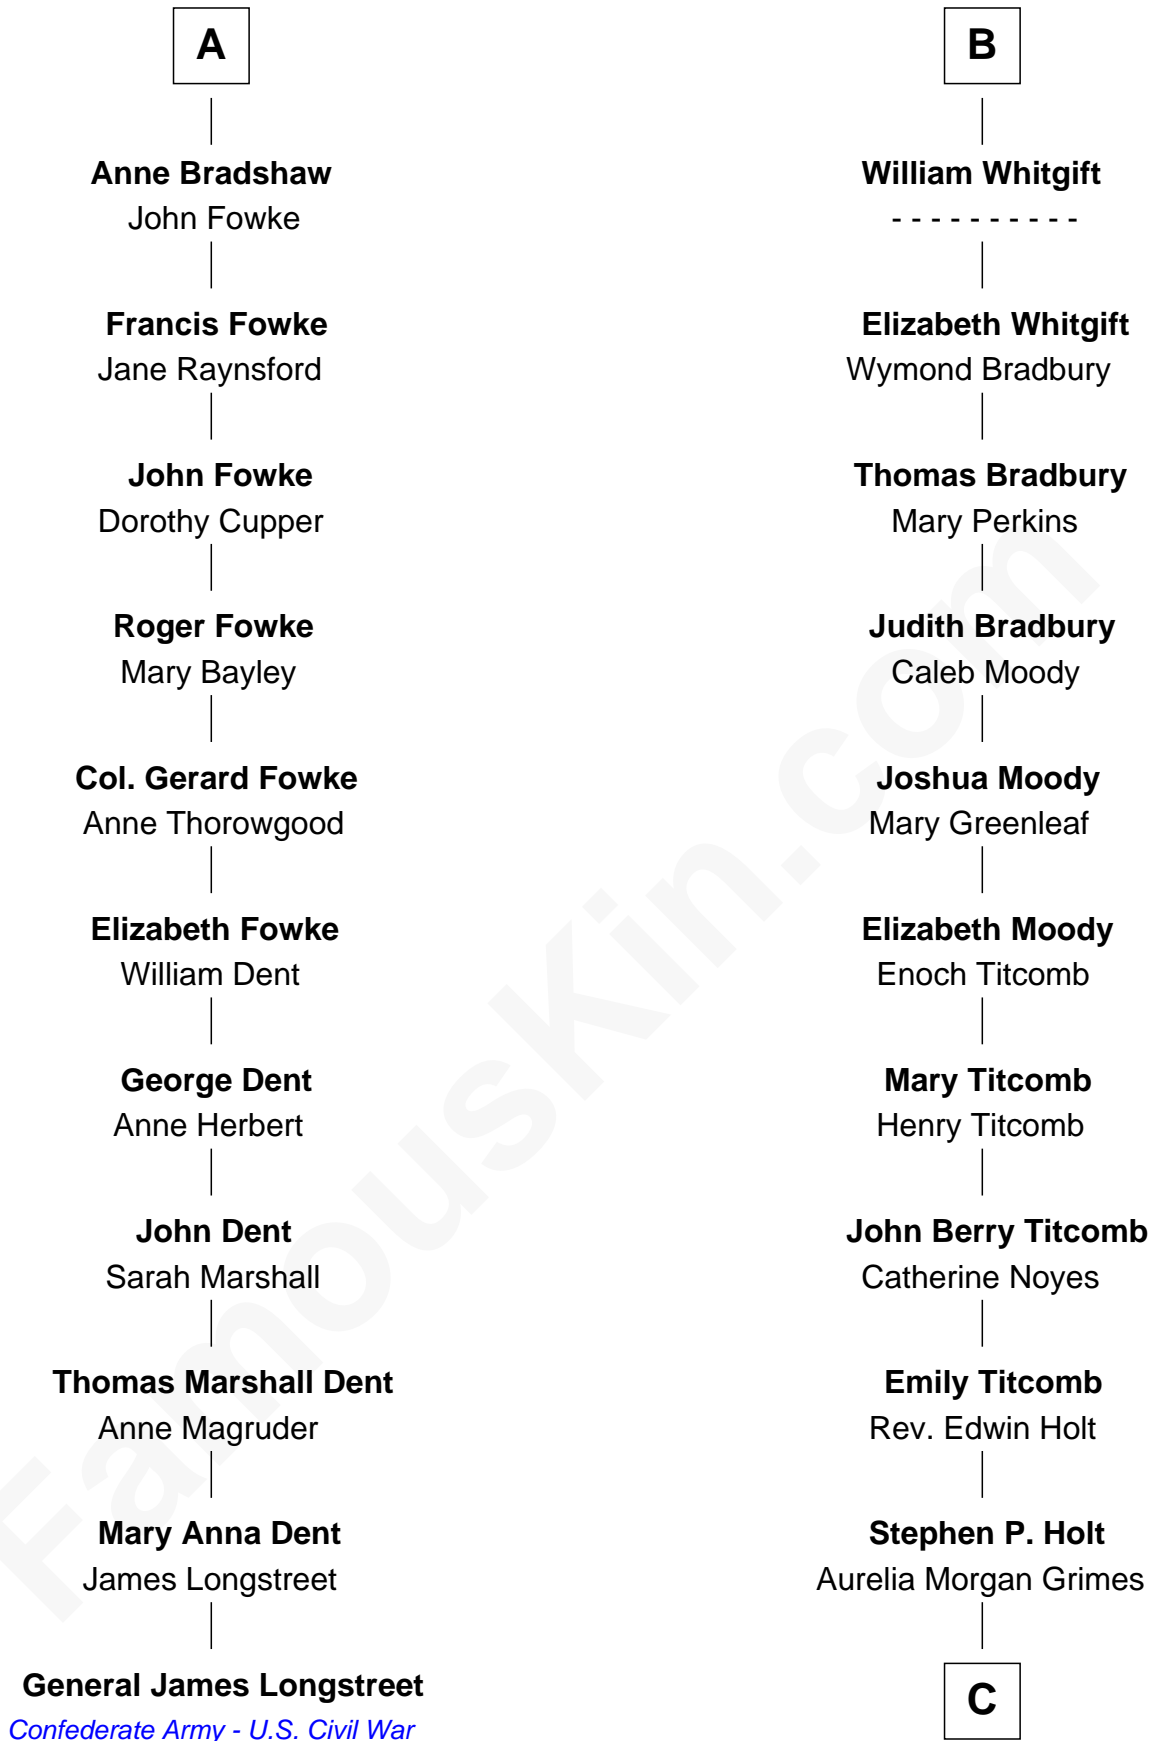

FamousKin.com
Relationship Chart of
General James Longstreet
Confederate Army - U.S. Civil War
 17th cousin 3 times removed of

Linda Hamilton
TV and Movie Actress

C

Taylor Holt
Frances Kyle

Dr. Richard Huckstep Holt
Mildred Alberta Derby

Barbara Kyle Holt
Dr. Carroll Stanford Hamilton

Linda Hamilton
TV and Movie Actress