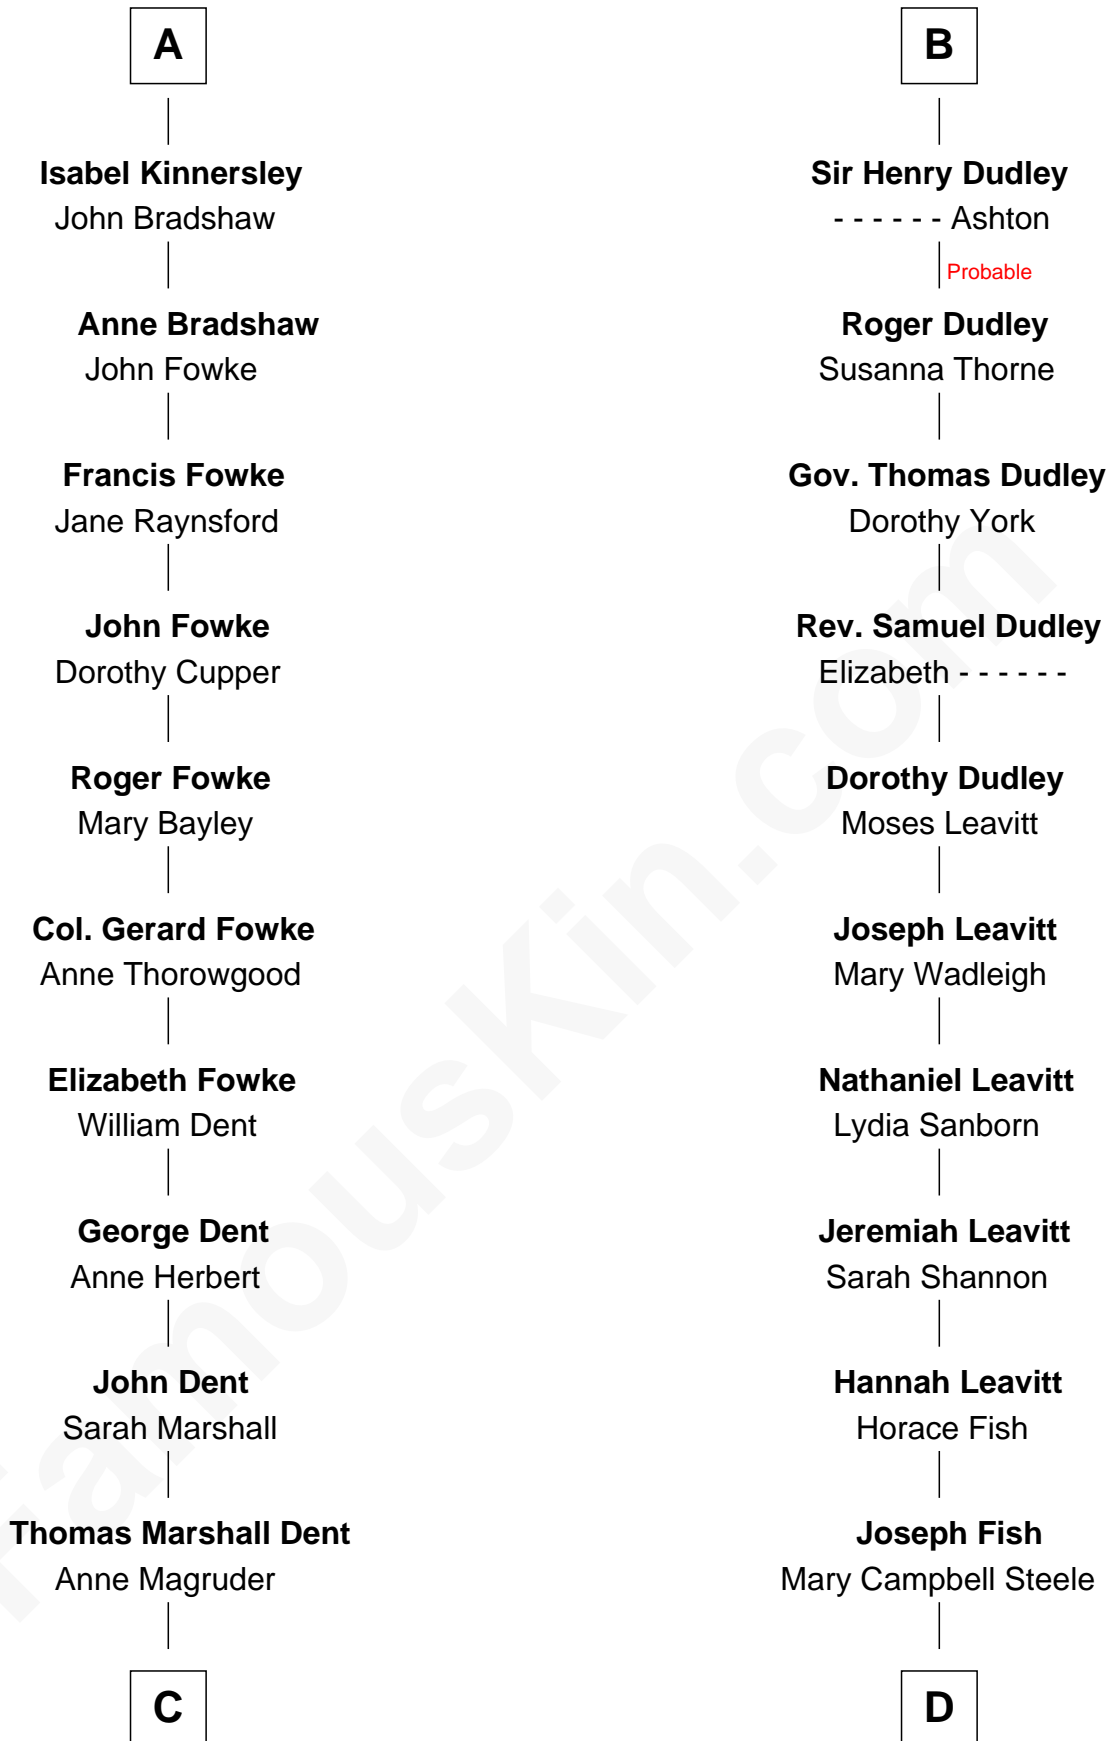

FamousKin.com
Relationship Chart of
General James Longstreet
Confederate Army - U.S. Civil War
 18th cousin 3 times removed of

Keri Russell
TV and Movie Actress

Sir William de Ros
 Margery de Badlesmere

C

Mary Anna Dent
James Longstreet

General James Longstreet
Confederate Army - U.S. Civil War

D

John Lazelle Fish
Melvina Cheney

Karl Joseph Fish
Mary Emma McNeil

Emma Inez Fish
Kermit Sylvester Stephens

Stephanie Stephens
David Harold Russell