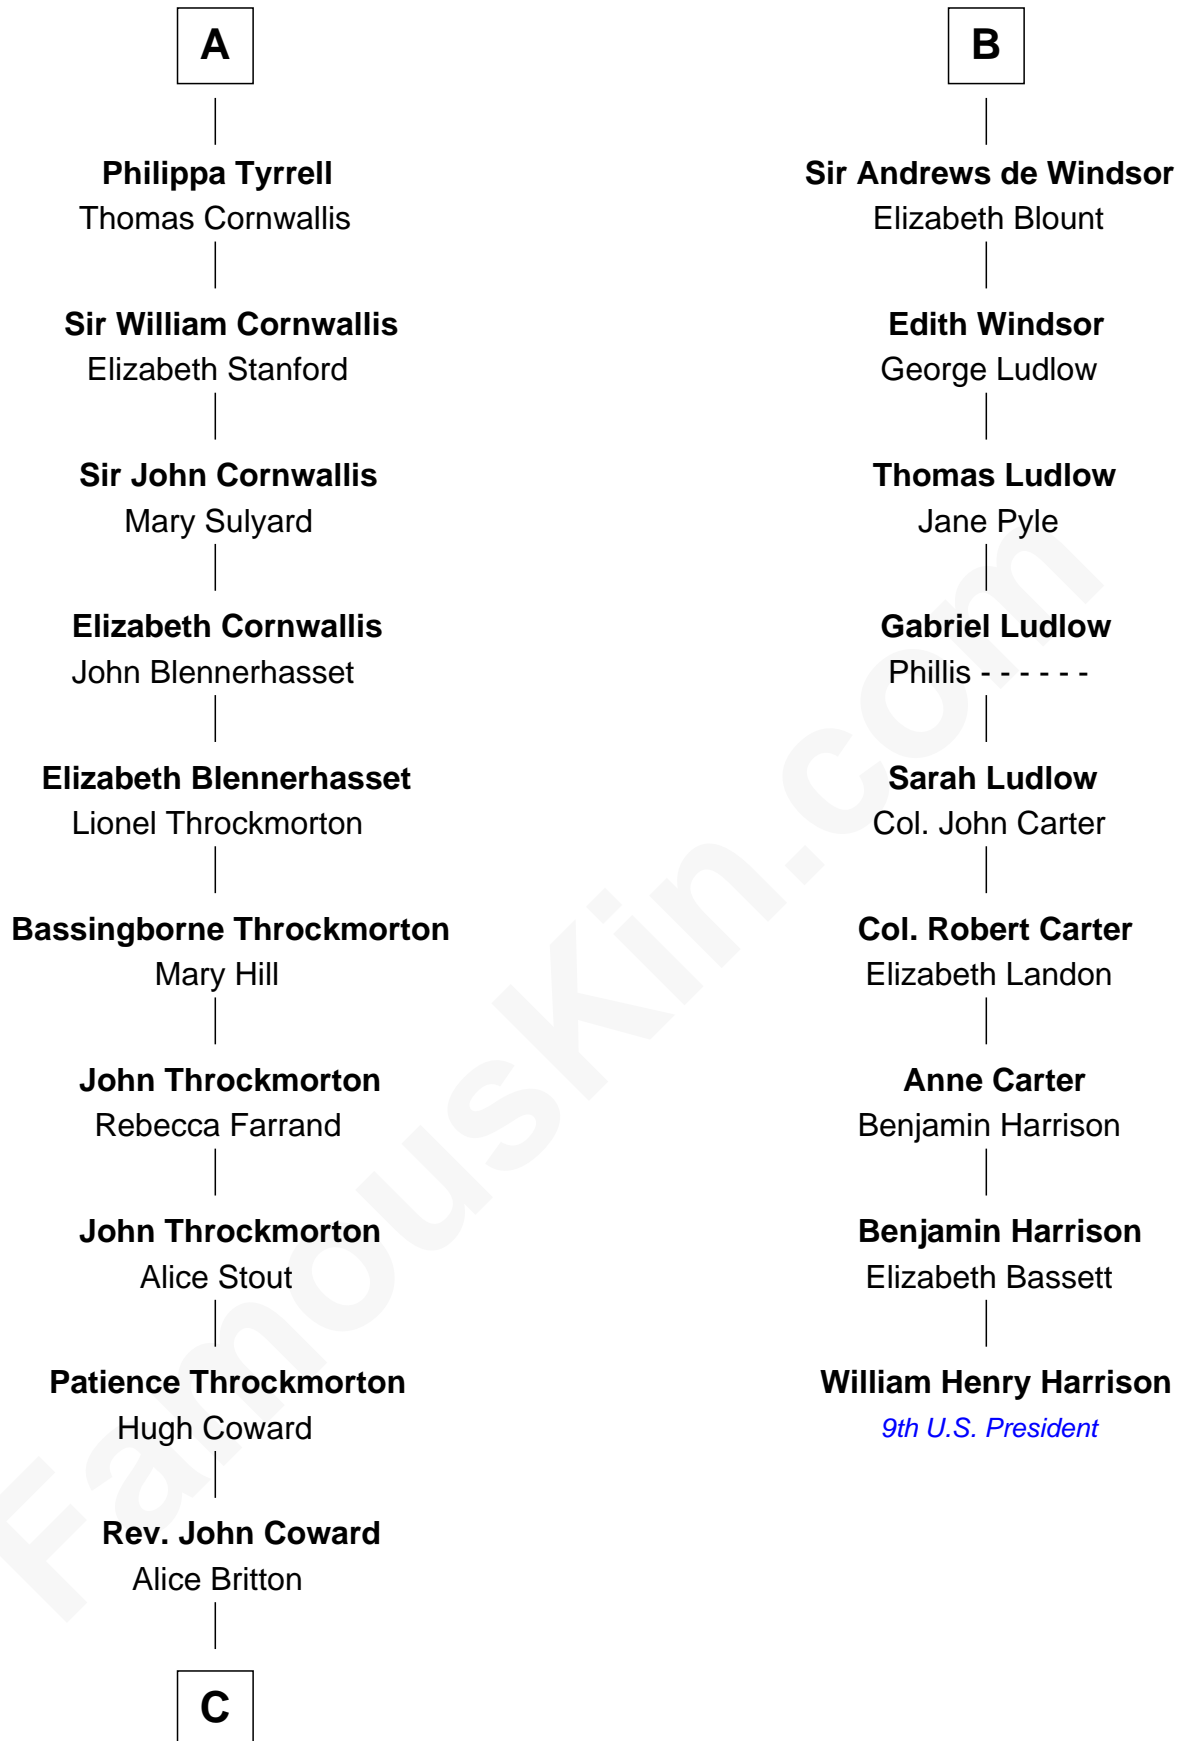

FamousKin.com
Relationship Chart of
General James Longstreet
Confederate Army - U.S. Civil War

15th cousin 5 times removed of
William Henry Harrison
9th U.S. President

C

—
Deliverance Coward

James FitzRandolph

—
Hannah FitzRandolph

William Longstreet

—
James Longstreet

Mary Anna Dent

—
General James Longstreet

Confederate Army - U.S. Civil War

FamousKin.com