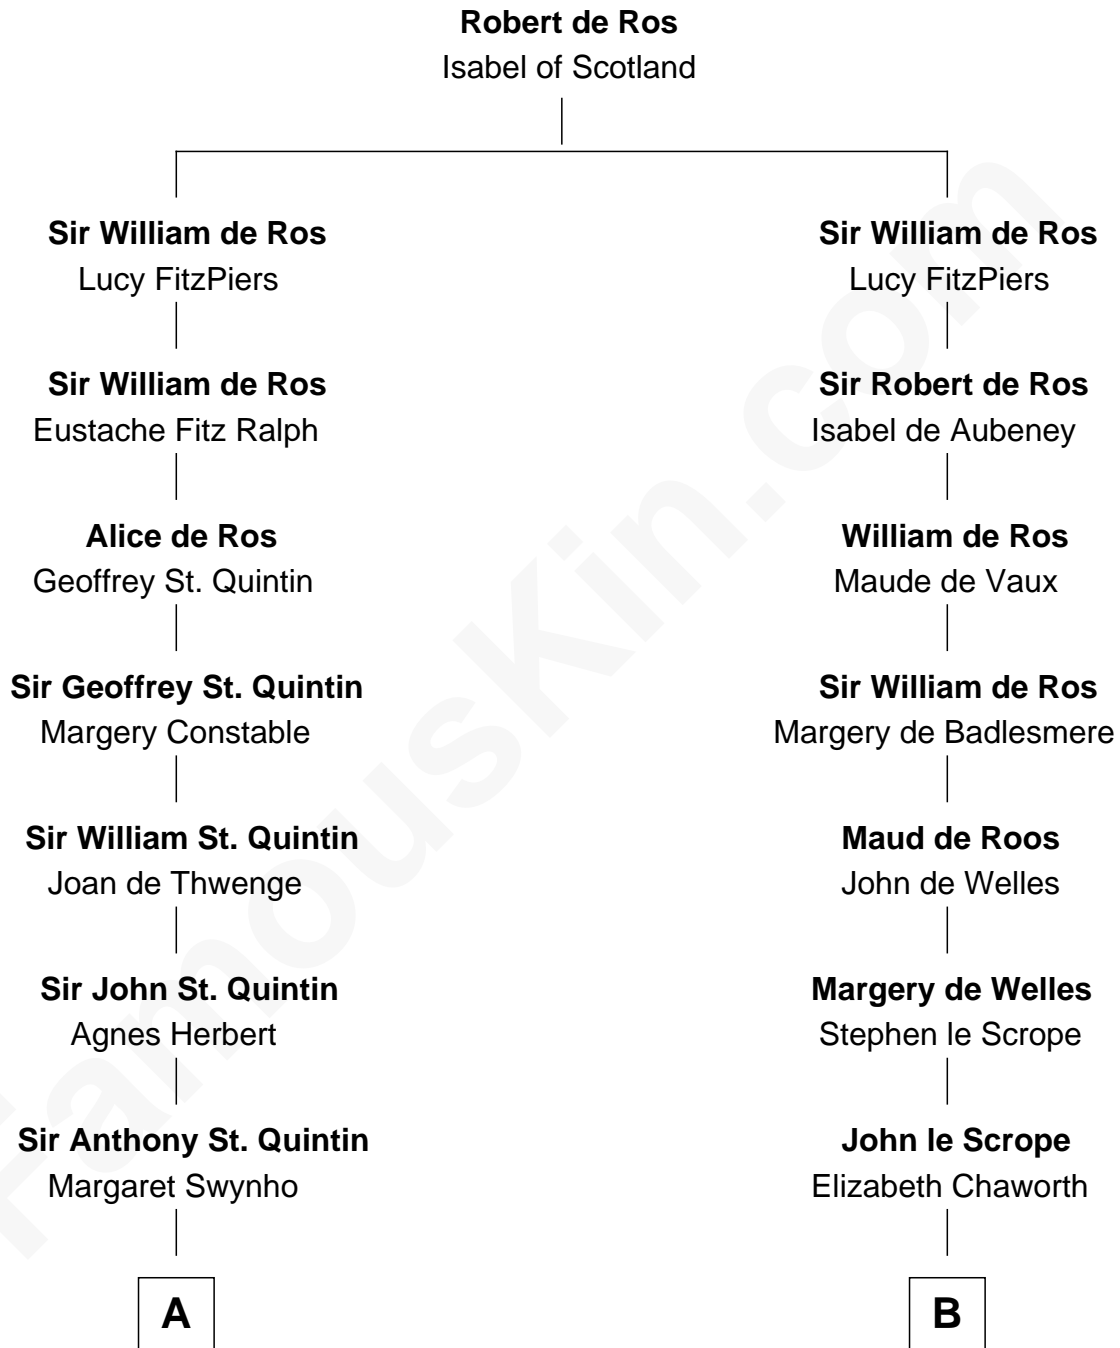

FamousKin.com
Relationship Chart of
General James Longstreet
Confederate Army - U.S. Civil War

18th cousin 2 times removed of
William Henry Harrison
9th U.S. President

C

James FitzRandolph
Deliverance Coward

Hannah FitzRandolph
William Longstreet

James Longstreet
Mary Anna Dent

General James Longstreet
Confederate Army - U.S. Civil War

D

Benjamin Harrison
Elizabeth Bassett

William Henry Harrison
9th U.S. President