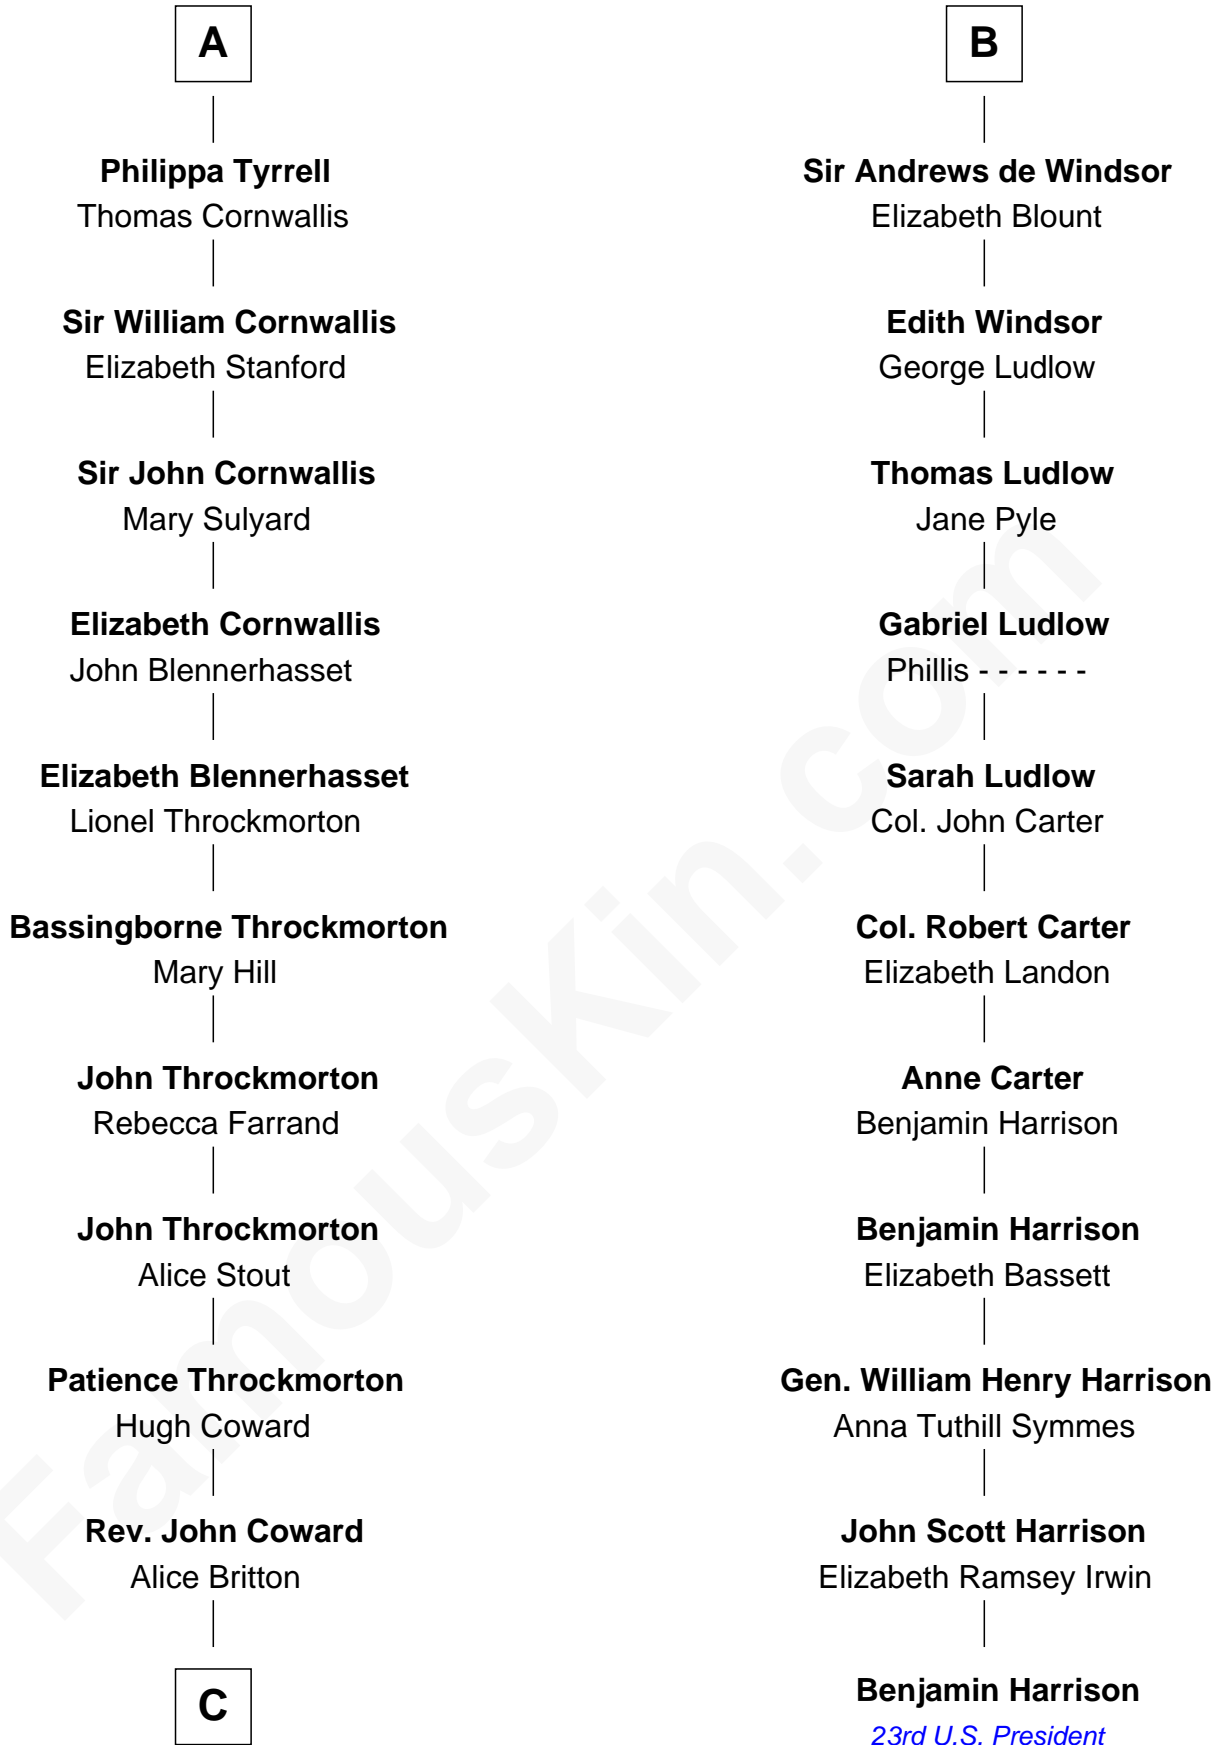

FamousKin.com
Relationship Chart of
General James Longstreet
Confederate Army - U.S. Civil War
 17th cousin 3 times removed of

Benjamin Harrison
23rd U.S. President

C

—
Deliverance Coward

James FitzRandolph

—
Hannah FitzRandolph

William Longstreet

—
James Longstreet

Mary Anna Dent

—
General James Longstreet

Confederate Army - U.S. Civil War

FamousKin.com