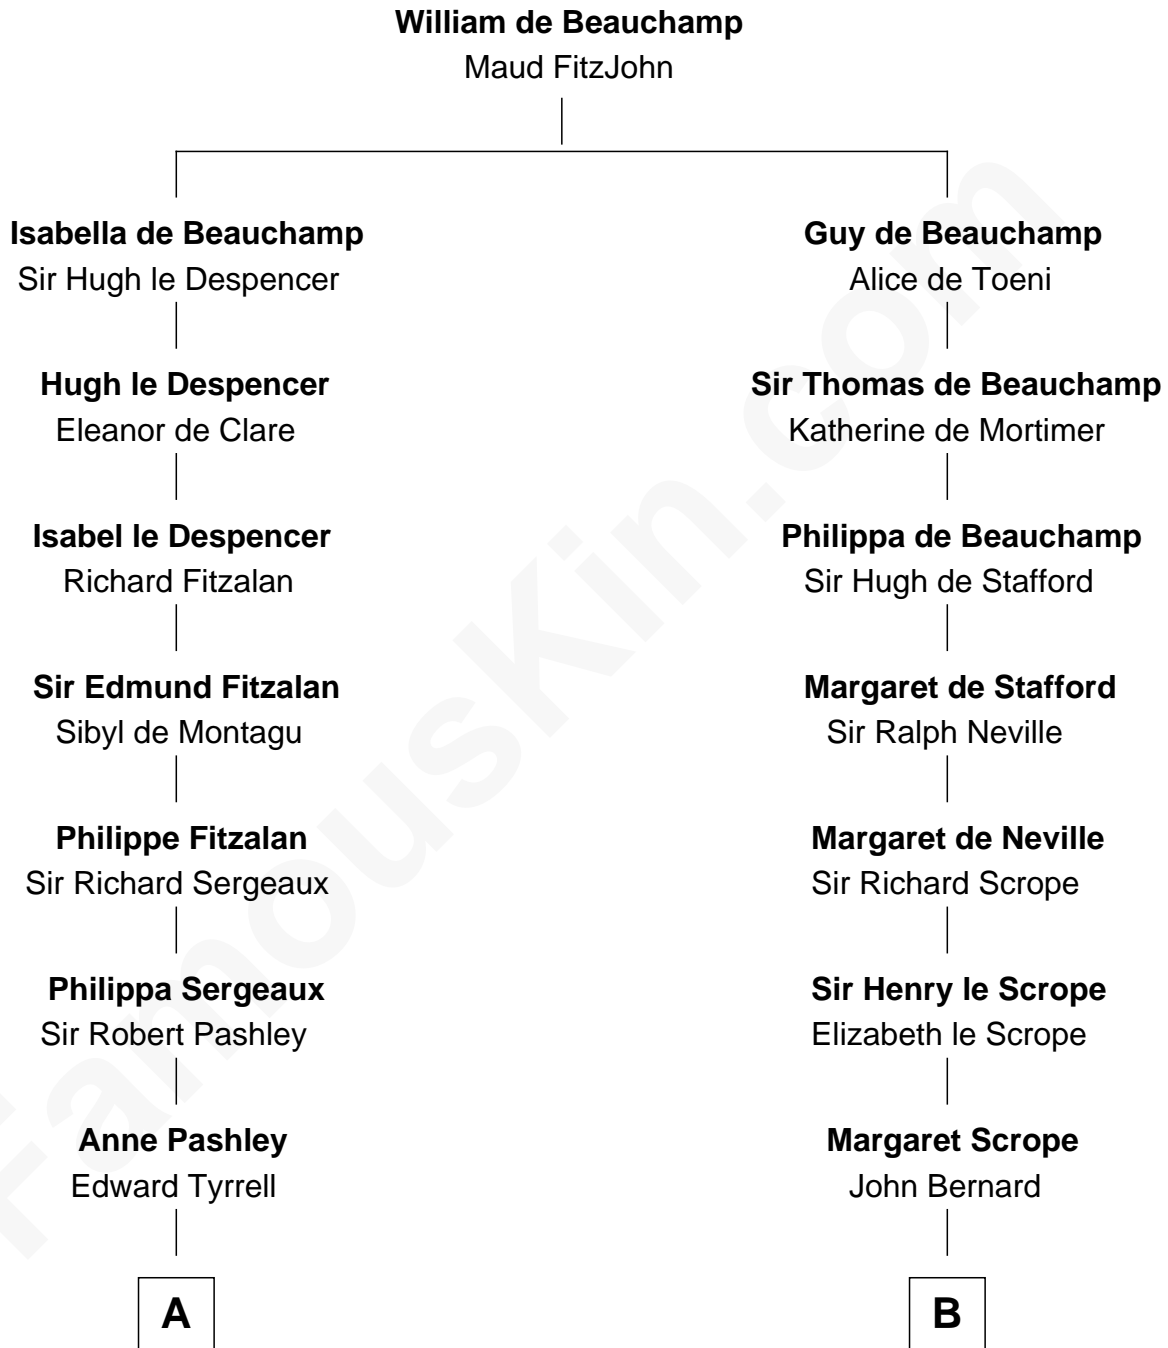

**FamousKin.com**  
**Relationship Chart of**  
**General James Longstreet**  
*Confederate Army - U.S. Civil War*

18th cousin 2 times removed of

**Benjamin Harrison**  
*23rd U.S. President*

**C**

**Deliverance Coward**

James FitzRandolph

**Hannah FitzRandolph**

William Longstreet

**James Longstreet**

Mary Anna Dent

**General James Longstreet**

*Confederate Army - U.S. Civil War*

**D**

**John Scott Harrison**

Elizabeth Ramsey Irwin

**Benjamin Harrison**

*23rd U.S. President*

FamousKin.com