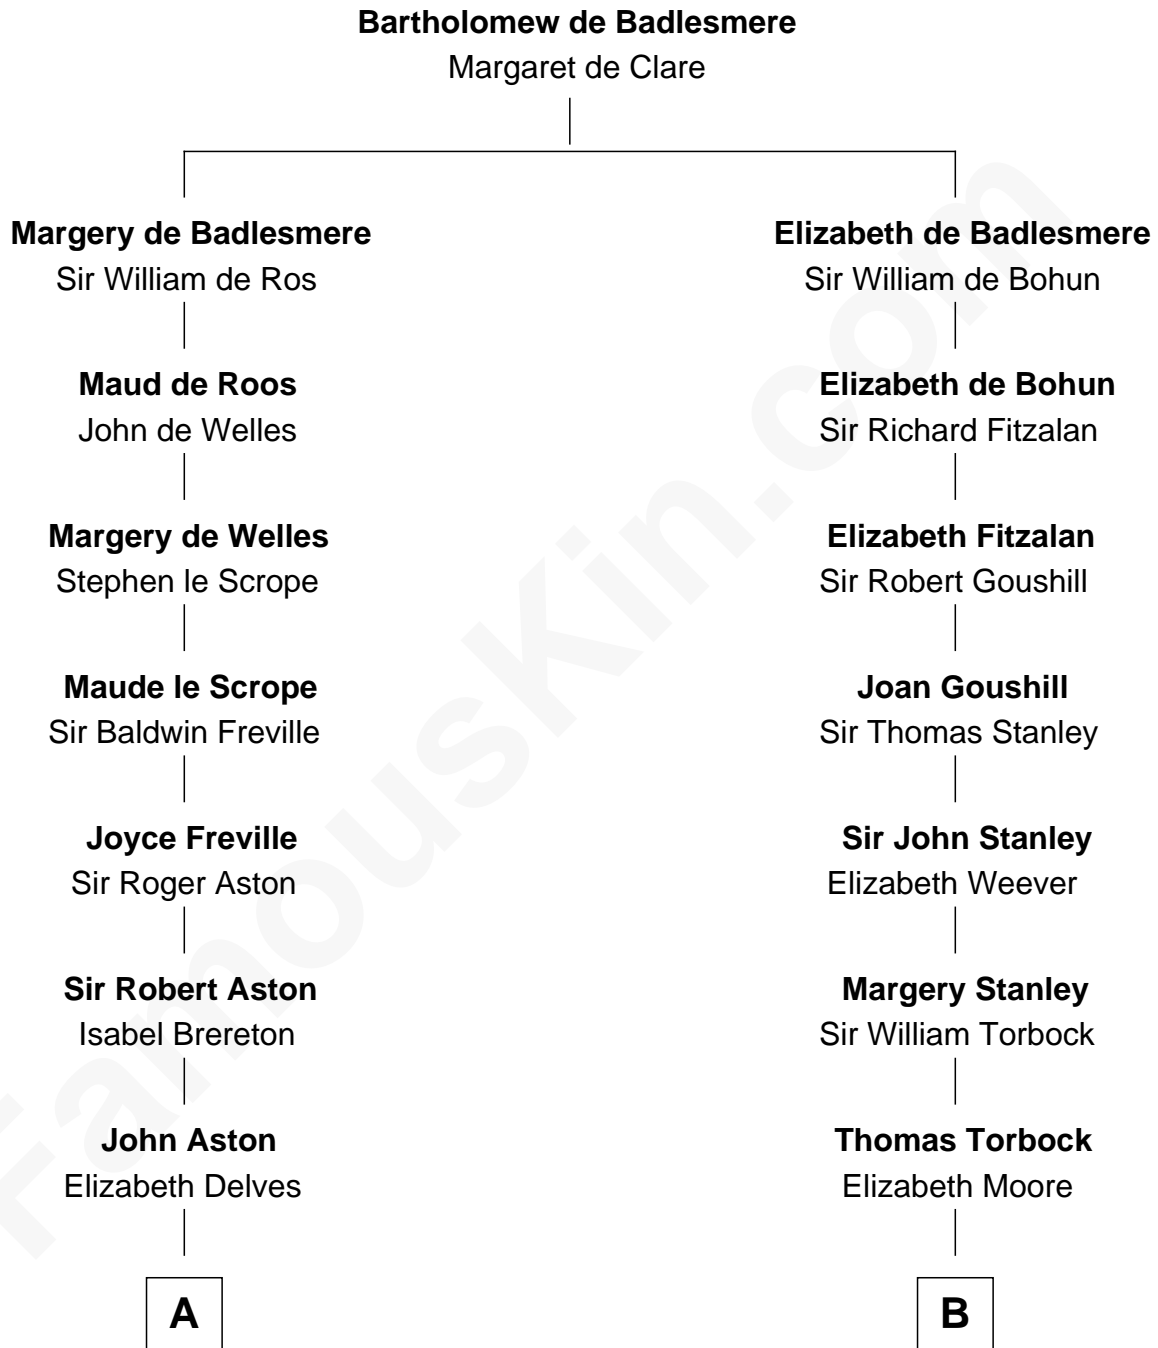

FamousKin.com
Relationship Chart of
General James Longstreet
Confederate Army - U.S. Civil War
 19th cousin 2 times removed of

Ed Helms
TV and Movie Actor

C

Thomas Marshall Dent

Anne Magruder

Mary Anna Dent

James Longstreet

General James Longstreet

Confederate Army - U.S. Civil War

D

Ione Turner

Walter Harold Wright

Inez Emeline Wright

George Pullen Jackson