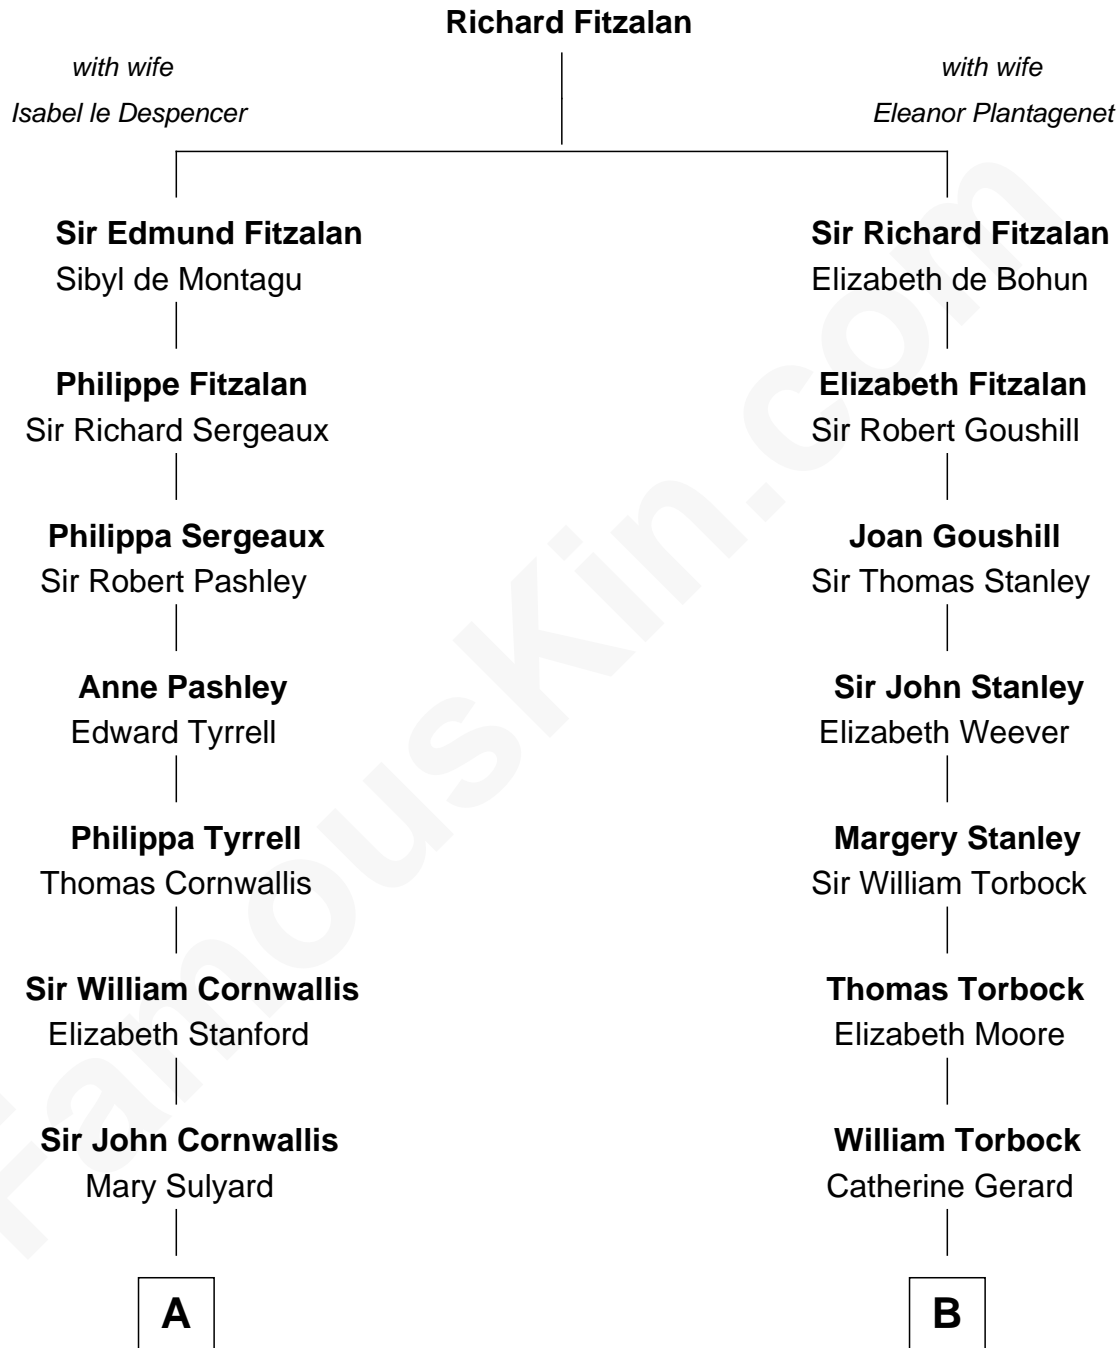

FamousKin.com
Relationship Chart of
General James Longstreet
Confederate Army - U.S. Civil War
 17th cousin 3 times removed of

Ed Helms
TV and Movie Actor

C

Inez Emeline Wright
George Pullen Jackson

Frances Helen Jackson
Fitzgerald Sale Parker