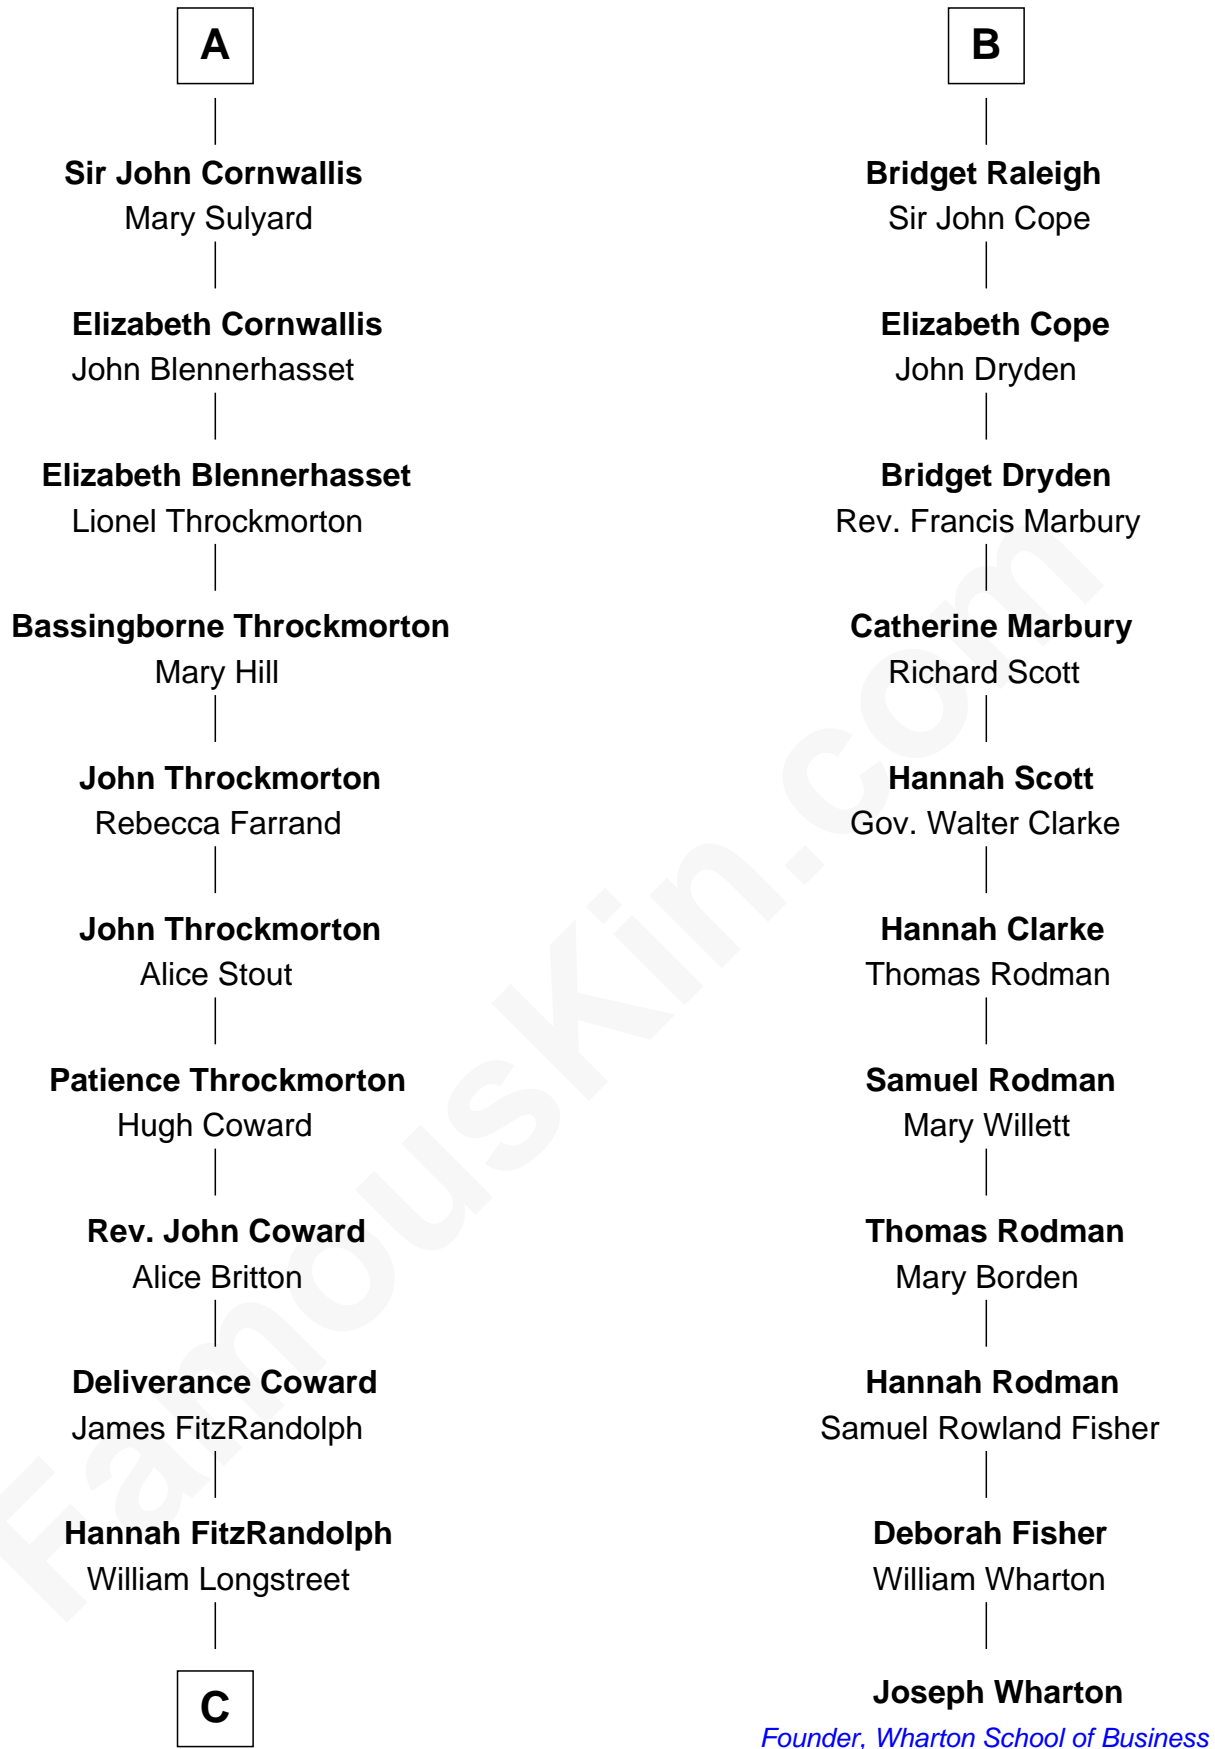

FamousKin.com
Relationship Chart of
General James Longstreet
Confederate Army - U.S. Civil War

17th cousin 1 time removed of

Joseph Wharton

Founder of the Wharton School of Business

C

James Longstreet

Mary Anna Dent

General James Longstreet

Confederate Army - U.S. Civil War

FamousKin.com