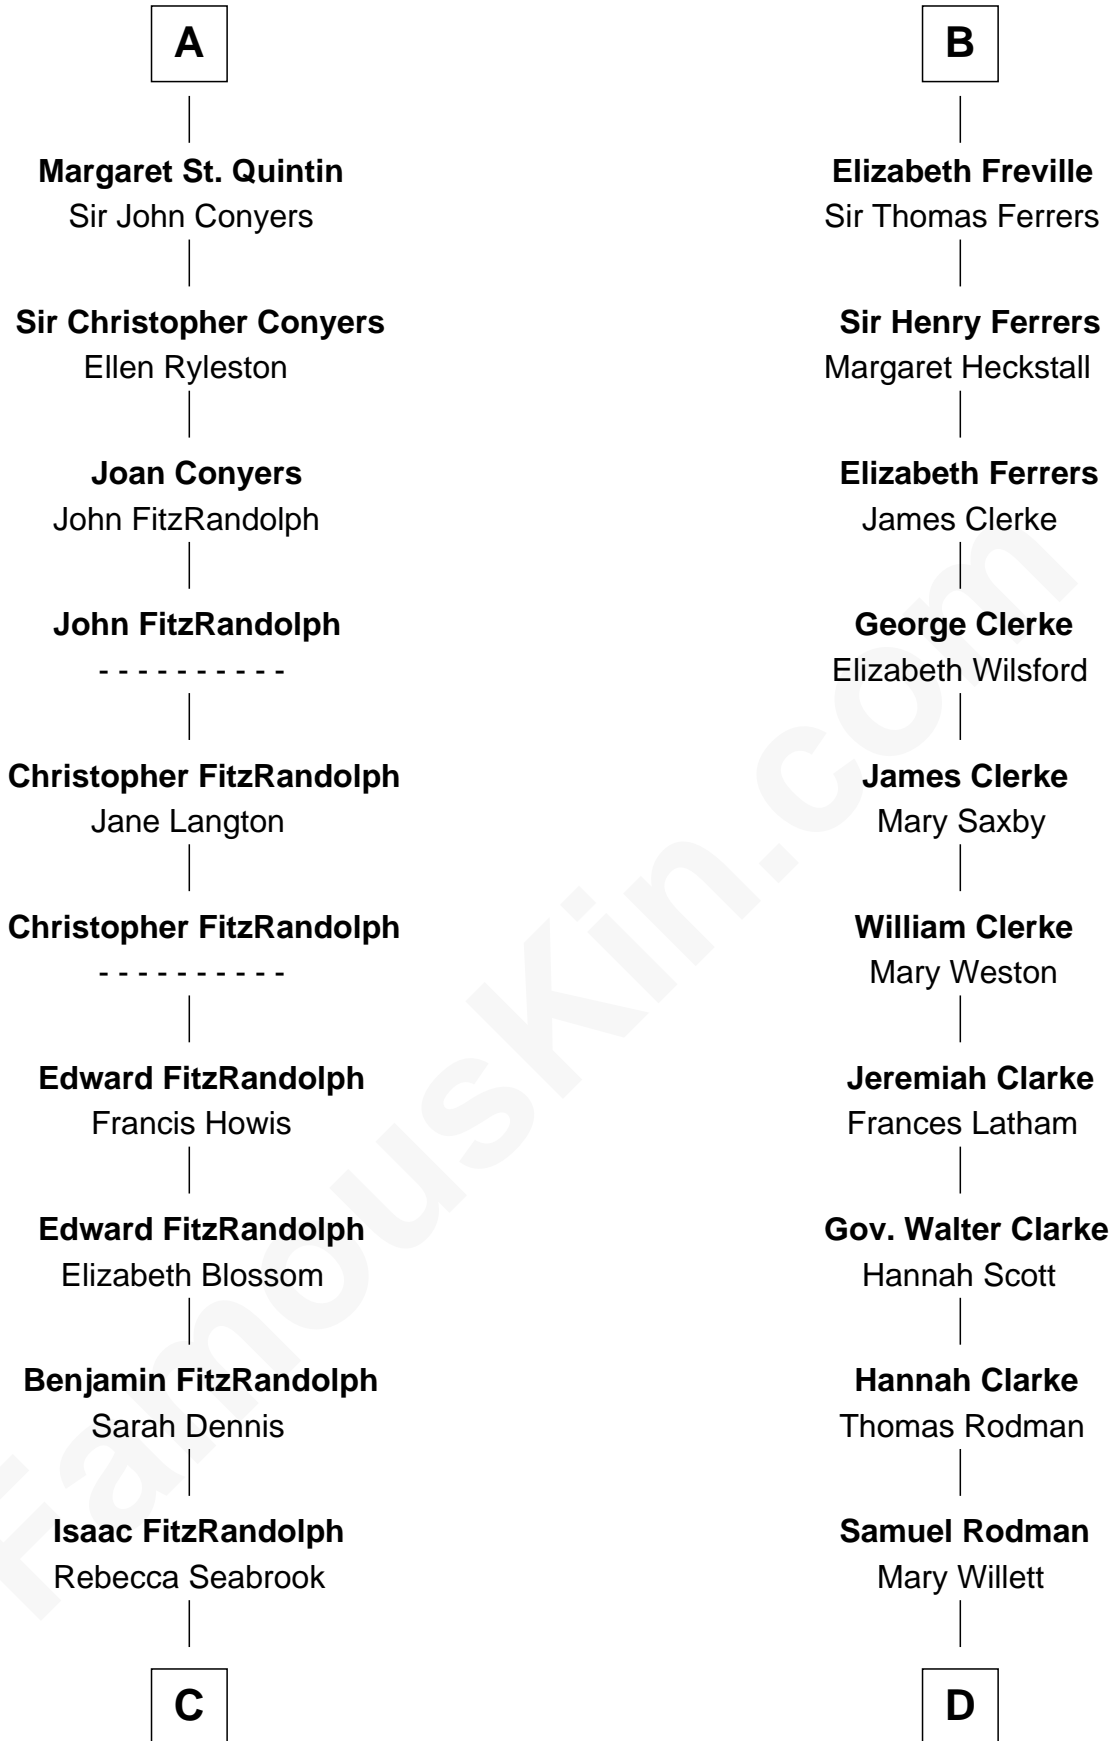

A

Sir William de Ros
 Lucy FitzPiers

Sir Robert de Ros
 Isabel de Aubeney

William de Ros
 Maude de Vaux

Sir William de Ros
 Margery de Badlesmere

Maud de Roos
 John de Welles

Margery de Welles
 Stephen le Scrope

Maude le Scrope
 Sir Baldwin Freville

B

C

James FitzRandolph
Deliverance Coward

Hannah FitzRandolph
William Longstreet

James Longstreet
Mary Anna Dent

General James Longstreet
Confederate Army - U.S. Civil War