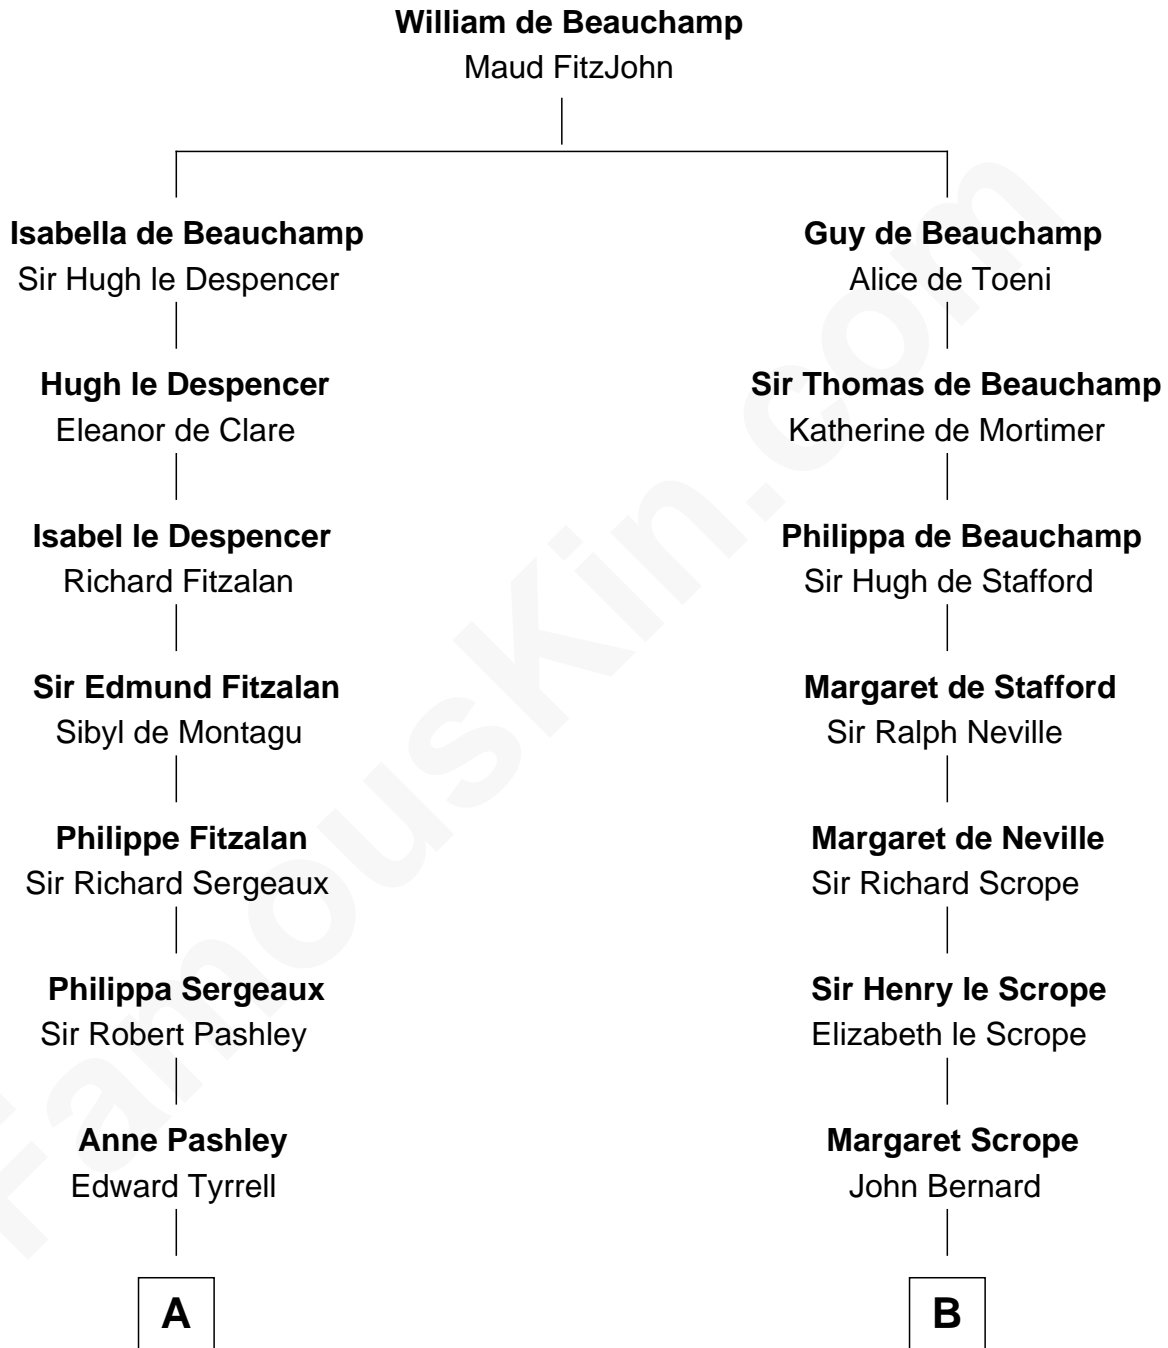

FamousKin.com
Relationship Chart of
General James Longstreet
Confederate Army - U.S. Civil War

15th cousin 5 times removed of

Benjamin Harrison V
Signer of the Declaration of Independence

C

—
Deliverance Coward

James FitzRandolph

—
Hannah FitzRandolph

William Longstreet

—
James Longstreet

Mary Anna Dent

—
General James Longstreet

Confederate Army - U.S. Civil War