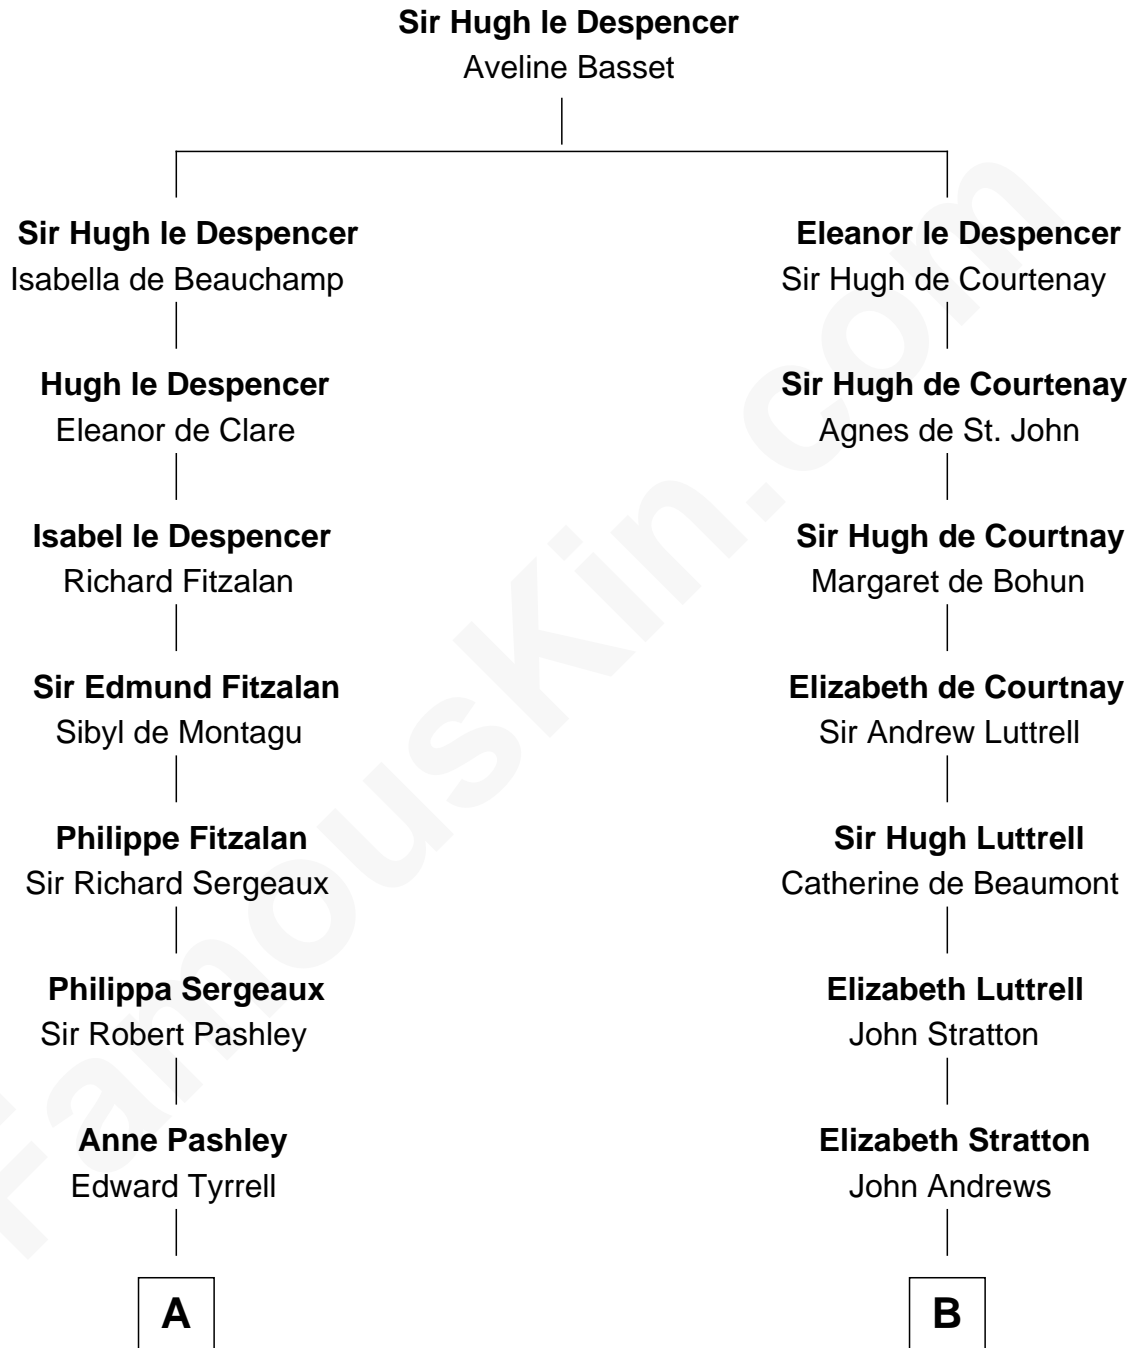

FamousKin.com
Relationship Chart of
General James Longstreet
Confederate Army - U.S. Civil War
 15th cousin 5 times removed of

Benjamin Harrison V
Signer of the Declaration of Independence

C

—
Deliverance Coward

James FitzRandolph

—
Hannah FitzRandolph

William Longstreet

—
James Longstreet

Mary Anna Dent

—
General James Longstreet

Confederate Army - U.S. Civil War