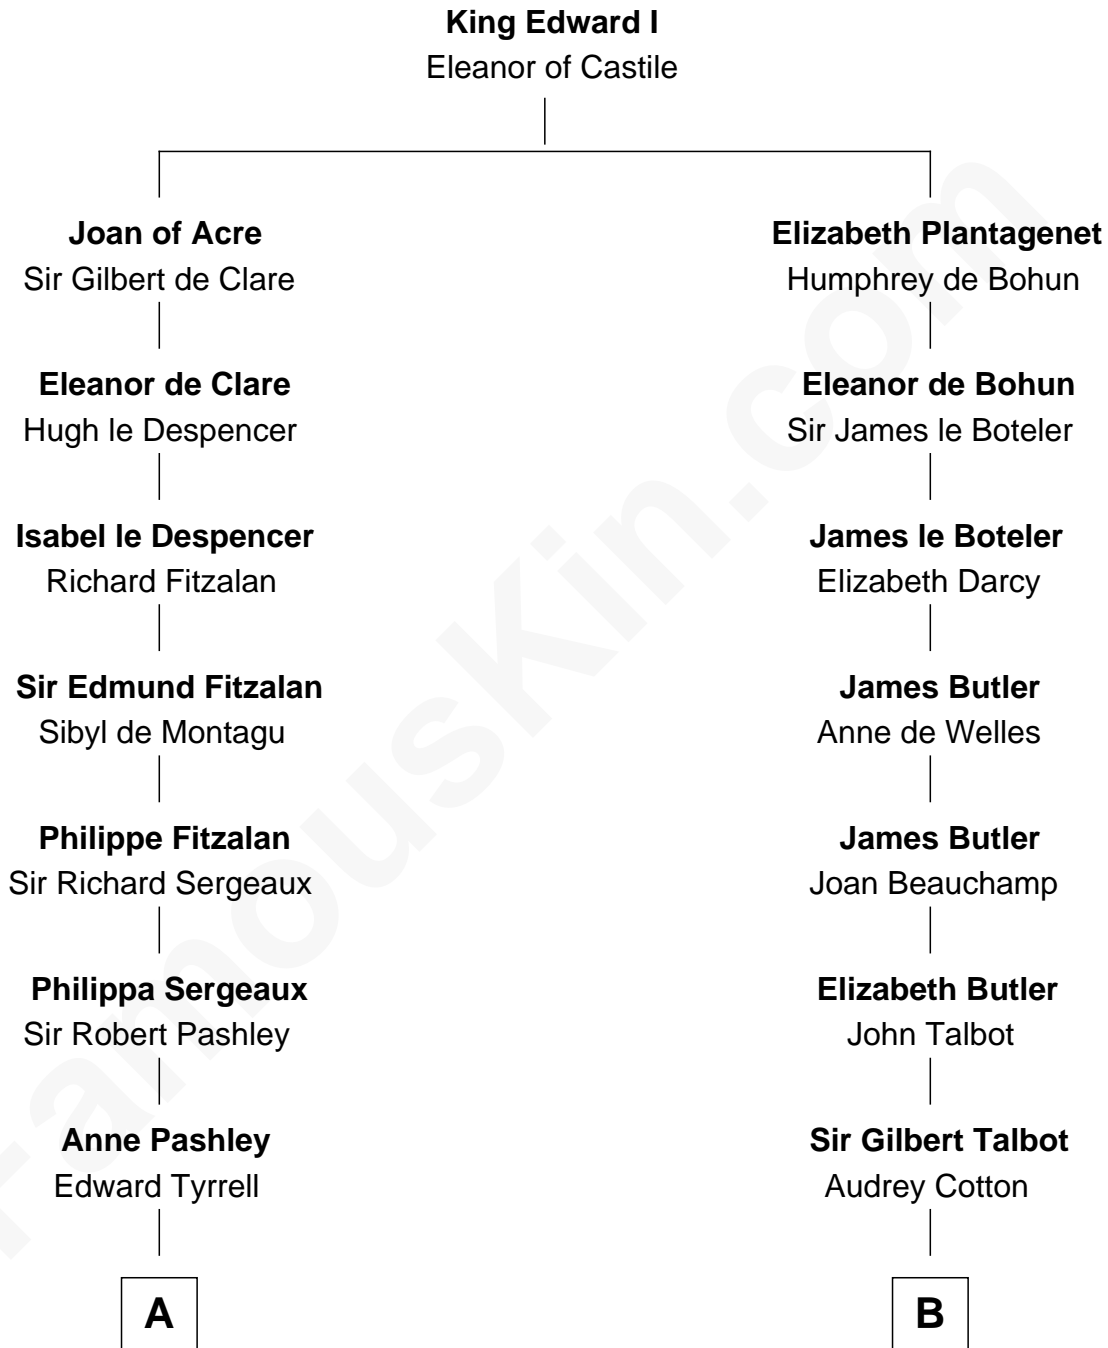

FamousKin.com
Relationship Chart of
General James Longstreet
Confederate Army - U.S. Civil War
 18th cousin 2 times removed of

Jay Gould
American Railroad "Robber Baron"

C

Deliverance Coward

James FitzRandolph

Hannah FitzRandolph

William Longstreet

James Longstreet

Mary Anna Dent

General James Longstreet

Confederate Army - U.S. Civil War

D

John Burr Gould

Mary More

Jay Gould

"Robber Baron"

FamousKin.com