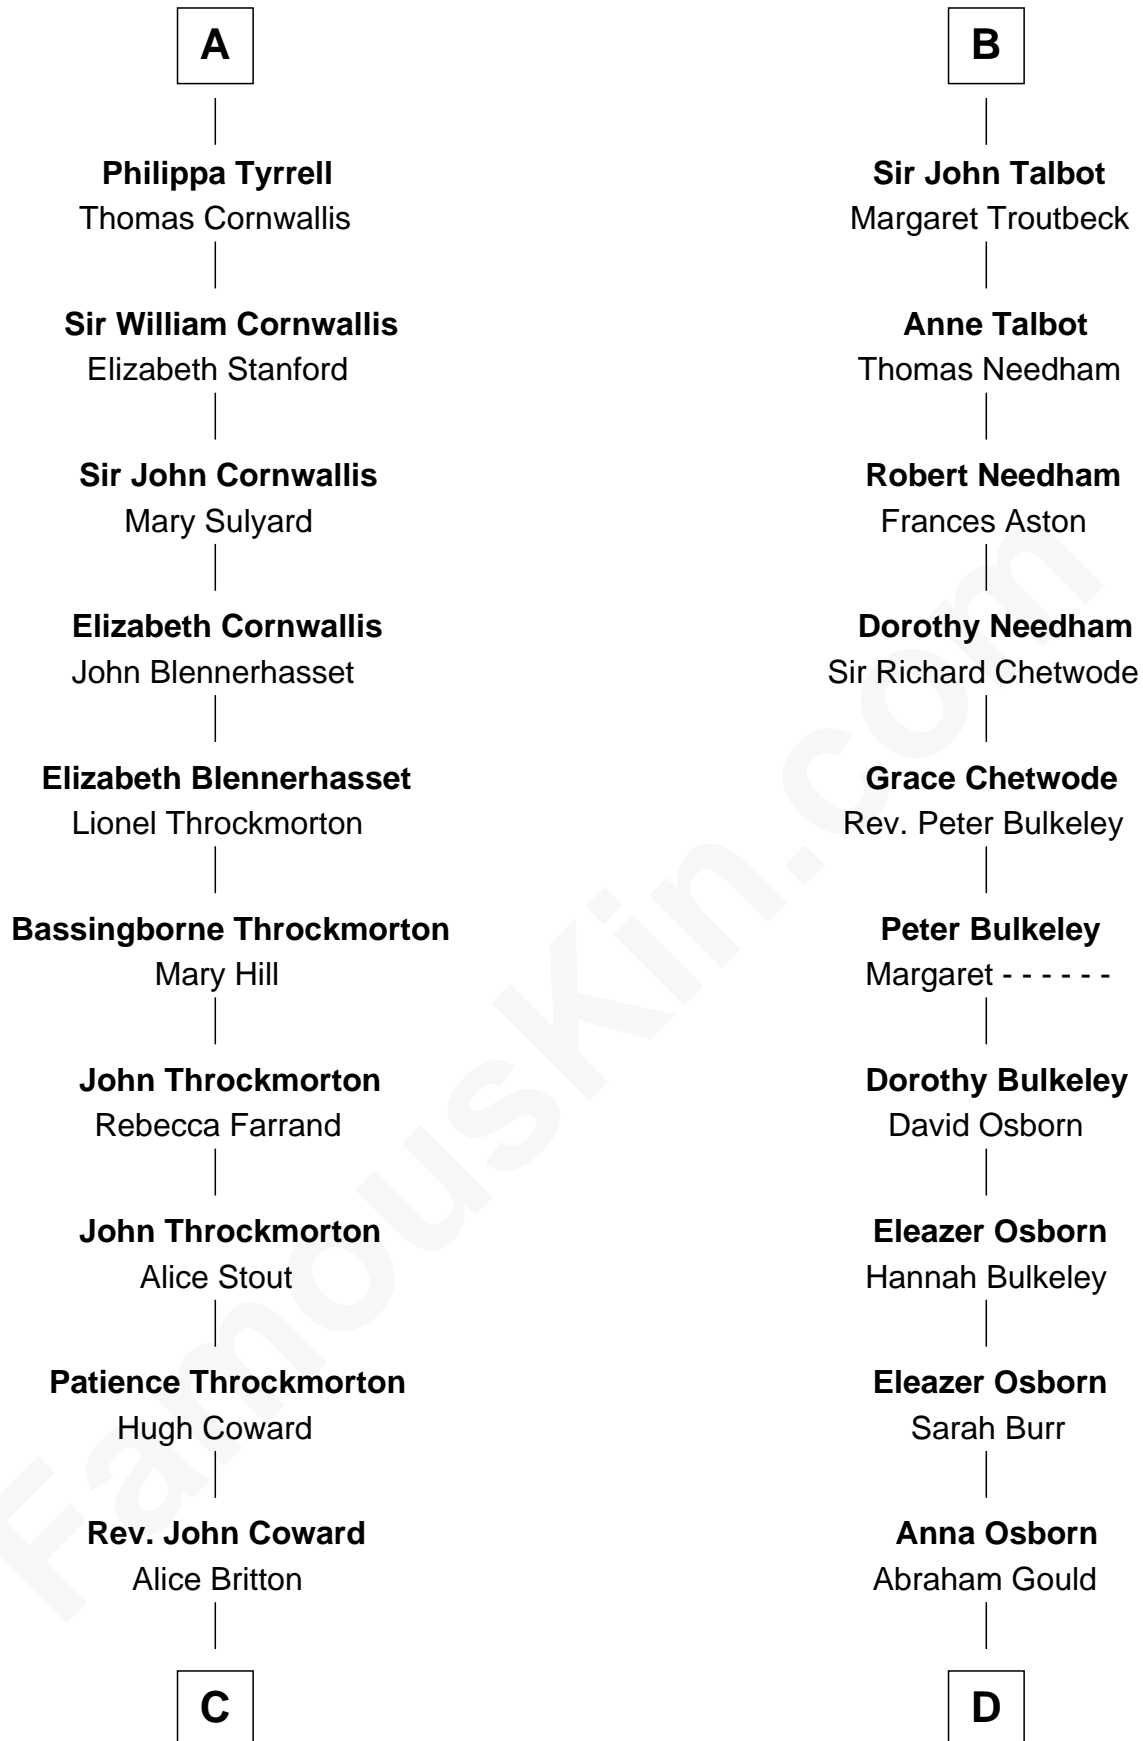

FamousKin.com
Relationship Chart of
General James Longstreet
Confederate Army - U.S. Civil War
 18th cousin 2 times removed of

Jay Gould
American Railroad "Robber Baron"

C

Deliverance Coward

James FitzRandolph

Hannah FitzRandolph

William Longstreet

James Longstreet

Mary Anna Dent

General James Longstreet

Confederate Army - U.S. Civil War

D

John Burr Gould

Mary More

Jay Gould

"Robber Baron"

FamousKin.com