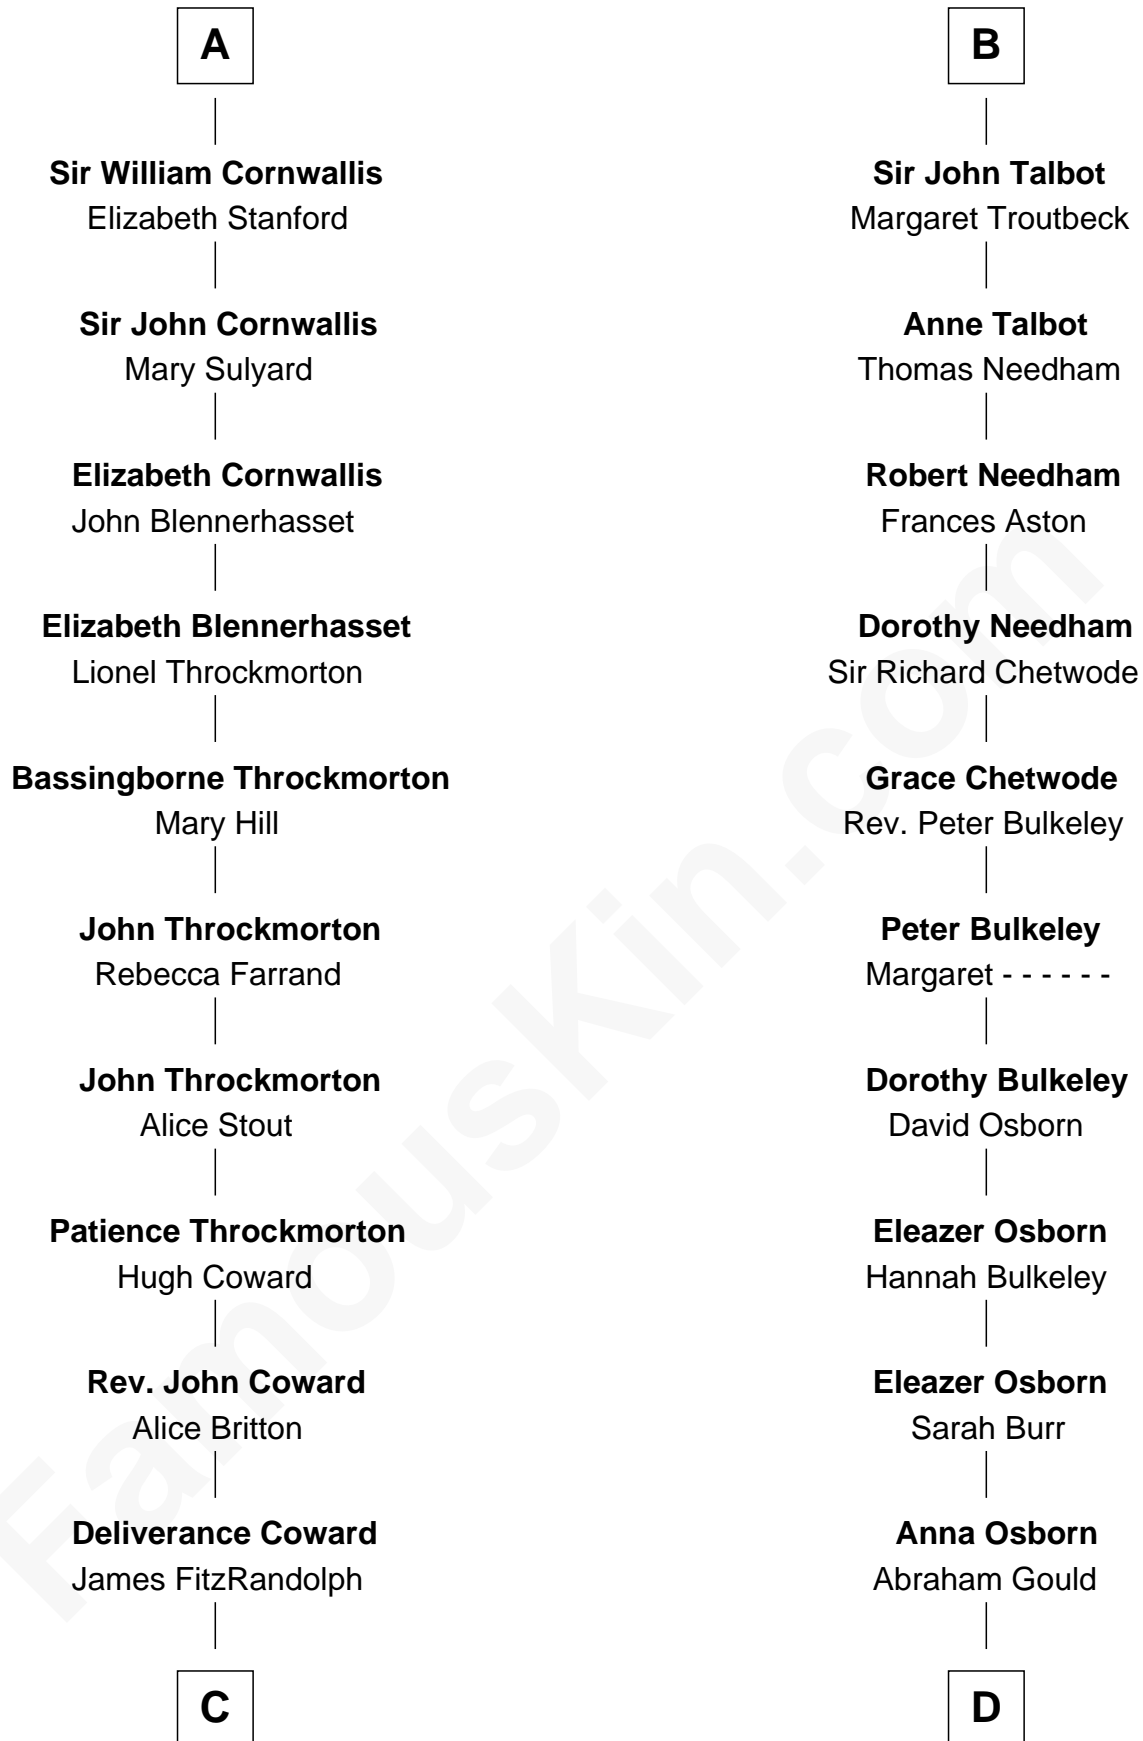

**FamousKin.com**  
**Relationship Chart of**  
**General James Longstreet**  
*Confederate Army - U.S. Civil War*

**18th cousin 1 time removed of**  
**Jay Gould**  
*American Railroad "Robber Baron"*

**C**

**Hannah FitzRandolph**

William Longstreet

**James Longstreet**

Mary Anna Dent

**General James Longstreet**

*Confederate Army - U.S. Civil War*

**D**

**John Burr Gould**

Mary More

**Jay Gould**

*"Robber Baron"*

FamousKin.com