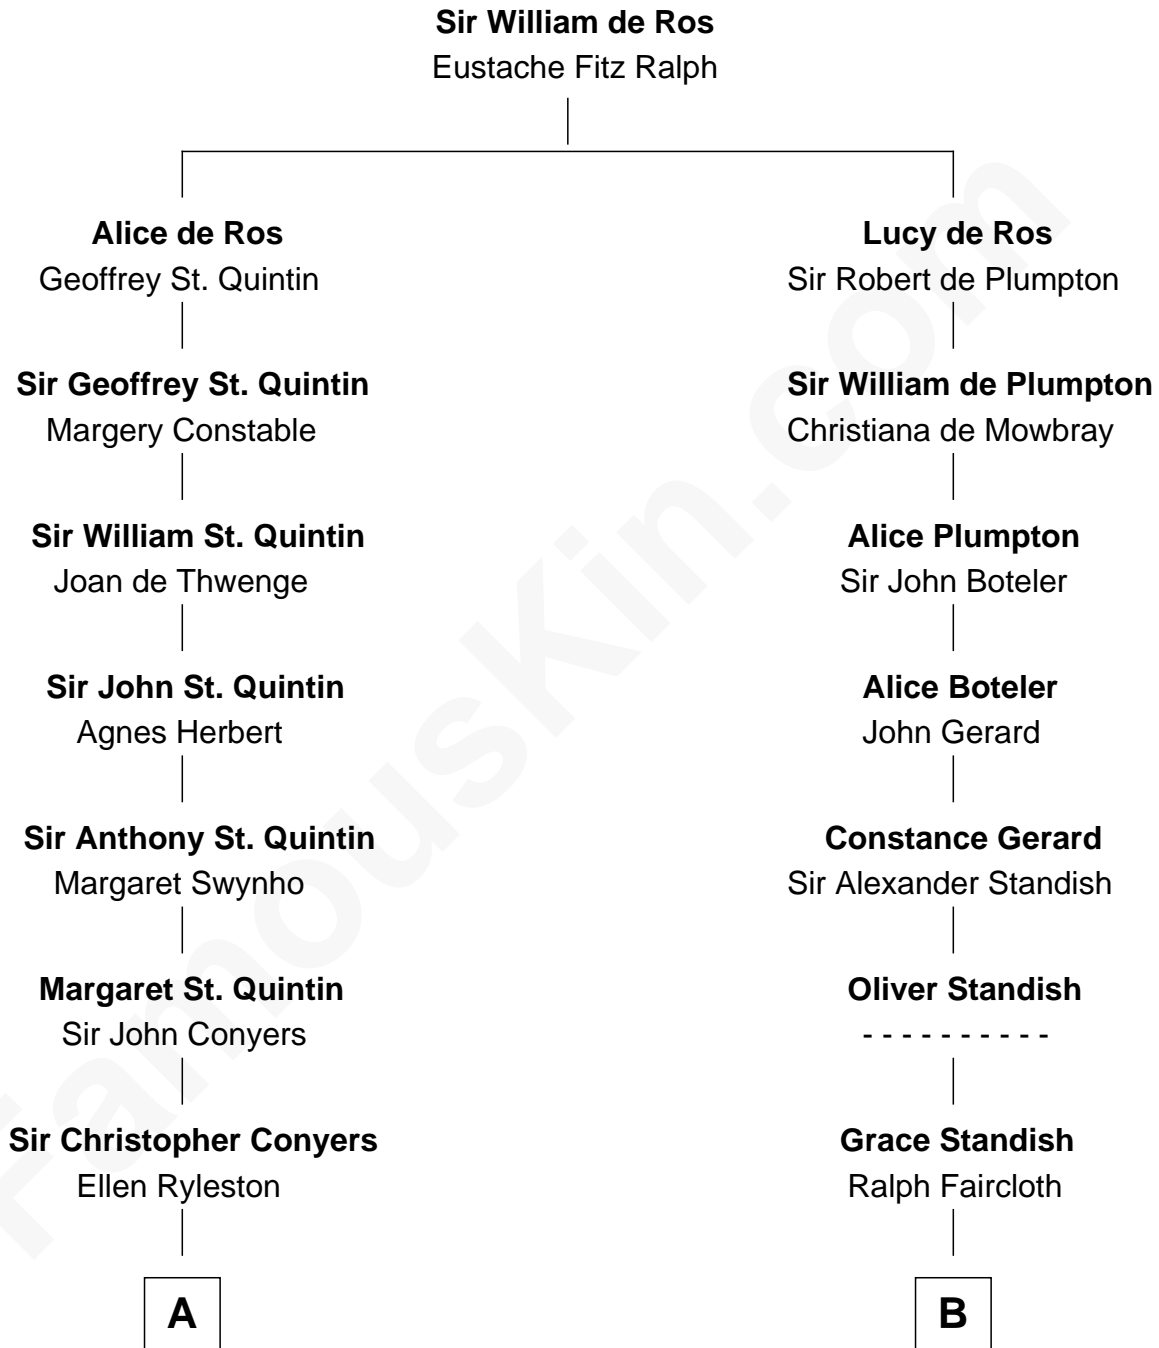

FamousKin.com
Relationship Chart of
General James Longstreet
Confederate Army - U.S. Civil War

18th cousin of
Jay Gould
American Railroad "Robber Baron"

C

James Longstreet

Mary Anna Dent

General James Longstreet
Confederate Army - U.S. Civil War

D

John Burr Gould

Mary More

Jay Gould
"Robber Baron"

FamousKin.com