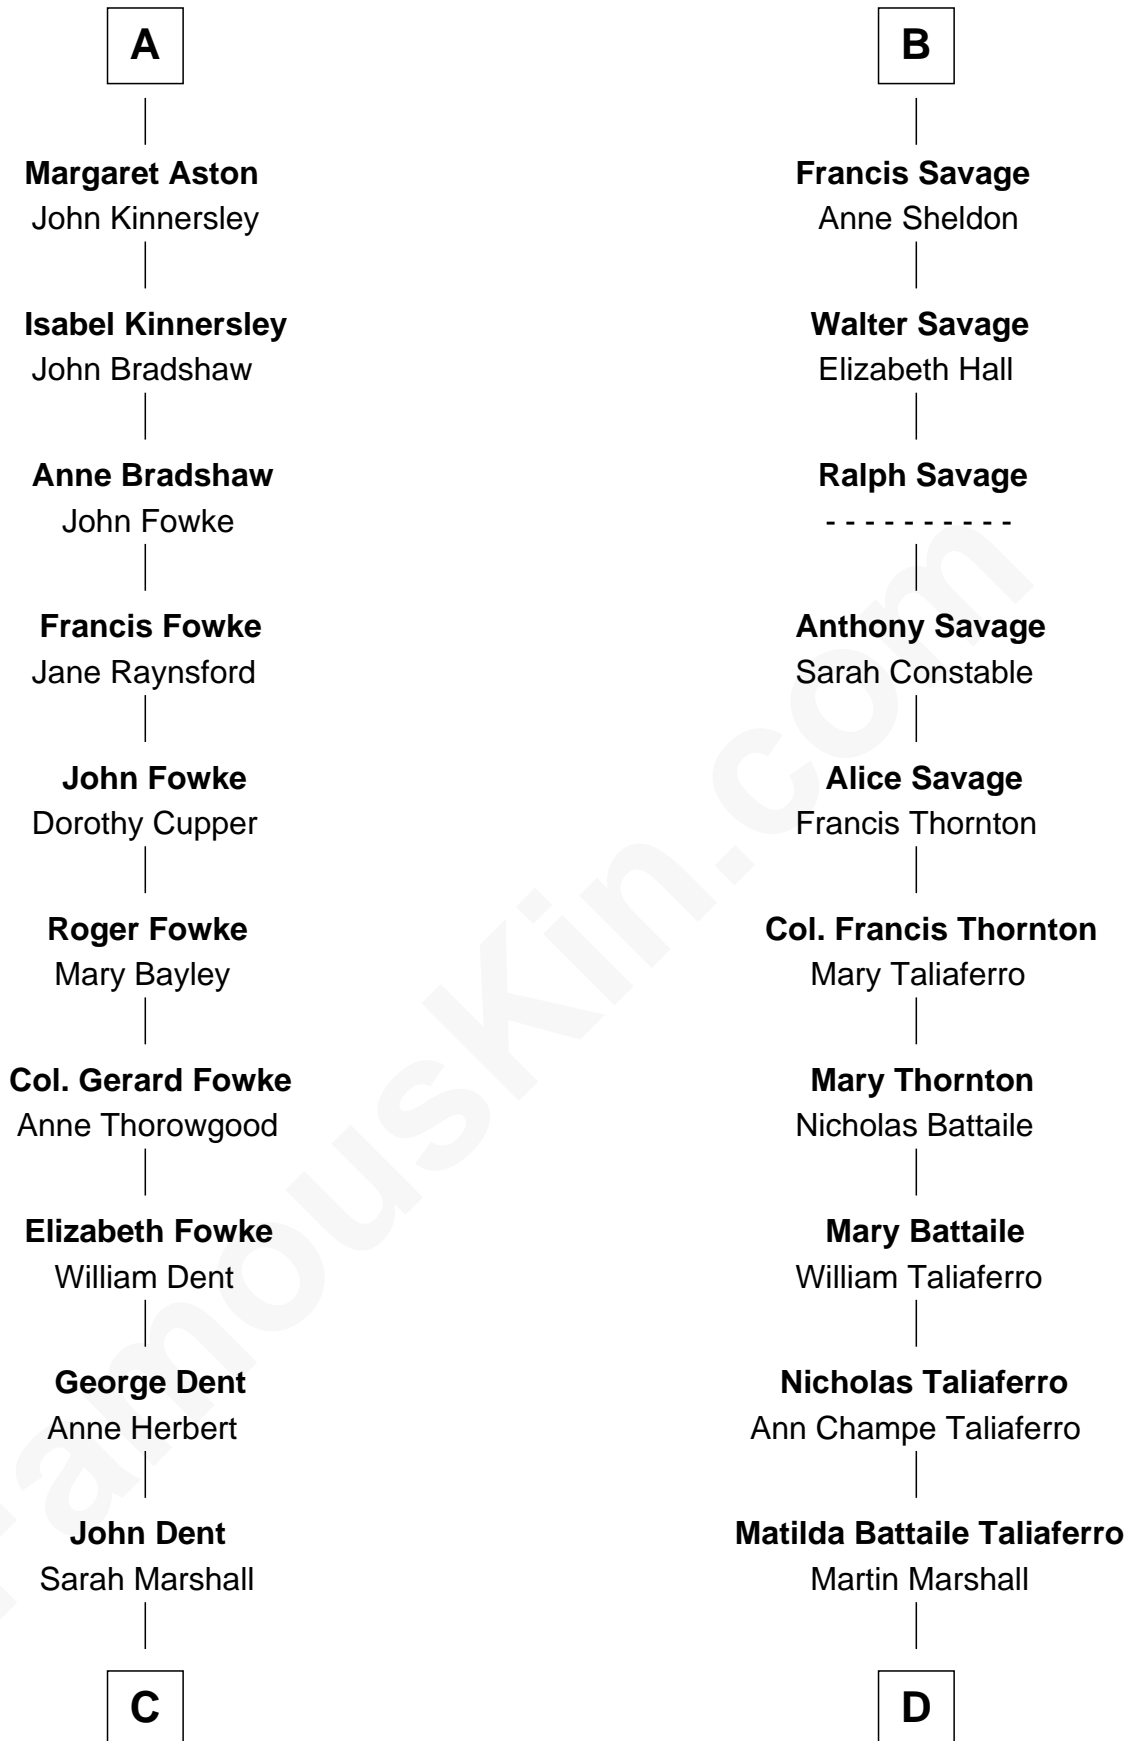

FamousKin.com
Relationship Chart of
General James Longstreet
Confederate Army - U.S. Civil War

19th cousin of
General George C. Marshall
Author of "The Marshall Plan"

C

Thomas Marshall Dent

Anne Magruder

Mary Anna Dent

James Longstreet

General James Longstreet

Confederate Army - U.S. Civil War

D

William Champe Marshall

Susan Myers

George Catlett Marshall

Laura Emily Bradford