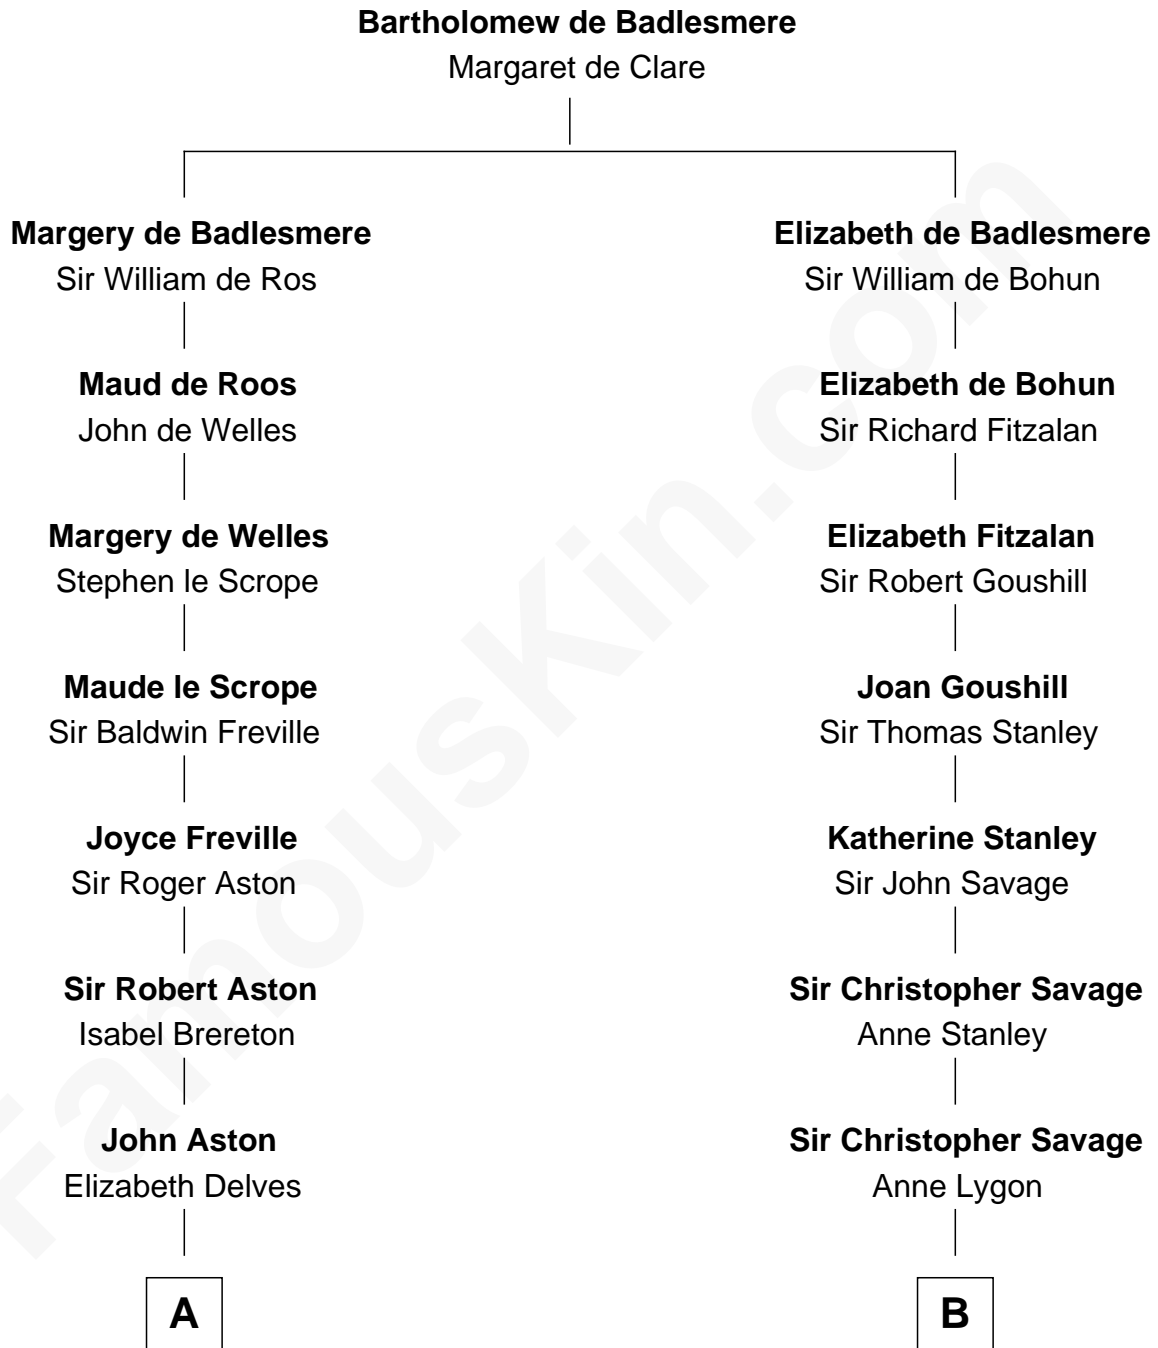

FamousKin.com
Relationship Chart of
General James Longstreet
Confederate Army - U.S. Civil War

19th cousin of
General George C. Marshall
Author of "The Marshall Plan"

C

Thomas Marshall Dent

Anne Magruder

Mary Anna Dent

James Longstreet

General James Longstreet

Confederate Army - U.S. Civil War

D

William Champe Marshall

Susan Myers

George Catlett Marshall

Laura Emily Bradford