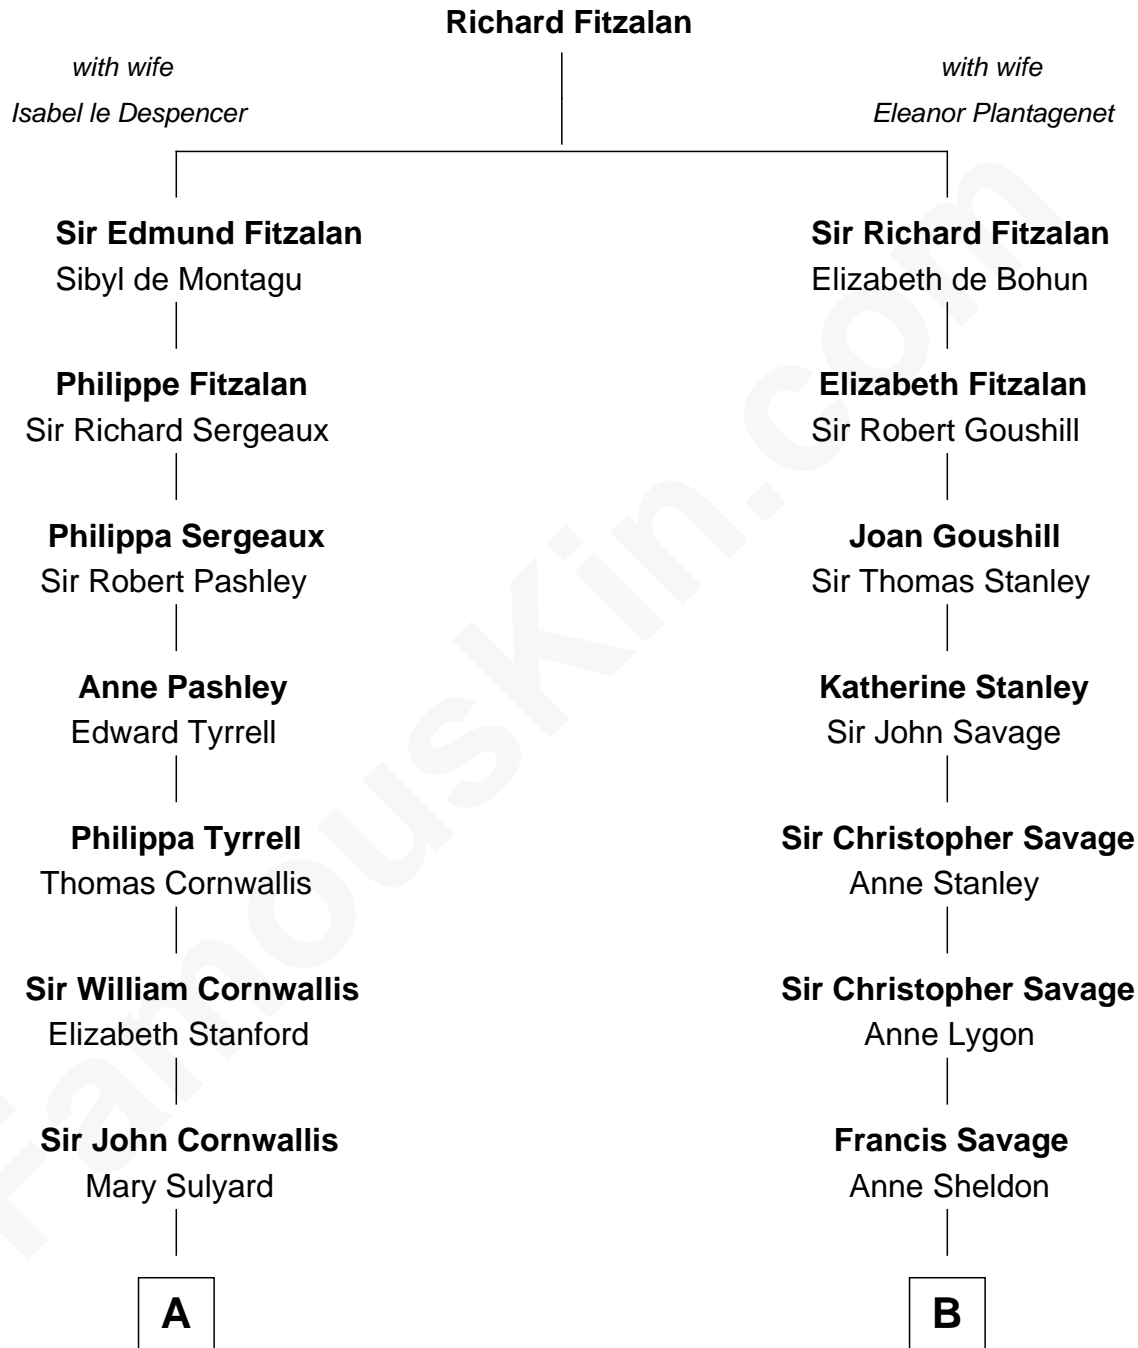

FamousKin.com
Relationship Chart of
General James Longstreet
Confederate Army - U.S. Civil War
 17th cousin 1 time removed of
General George C. Marshall
Author of "The Marshall Plan"

C

George Catlett Marshall

Laura Emily Bradford

General George C. Marshall

U.S. Army - World War II

FamousKin.com