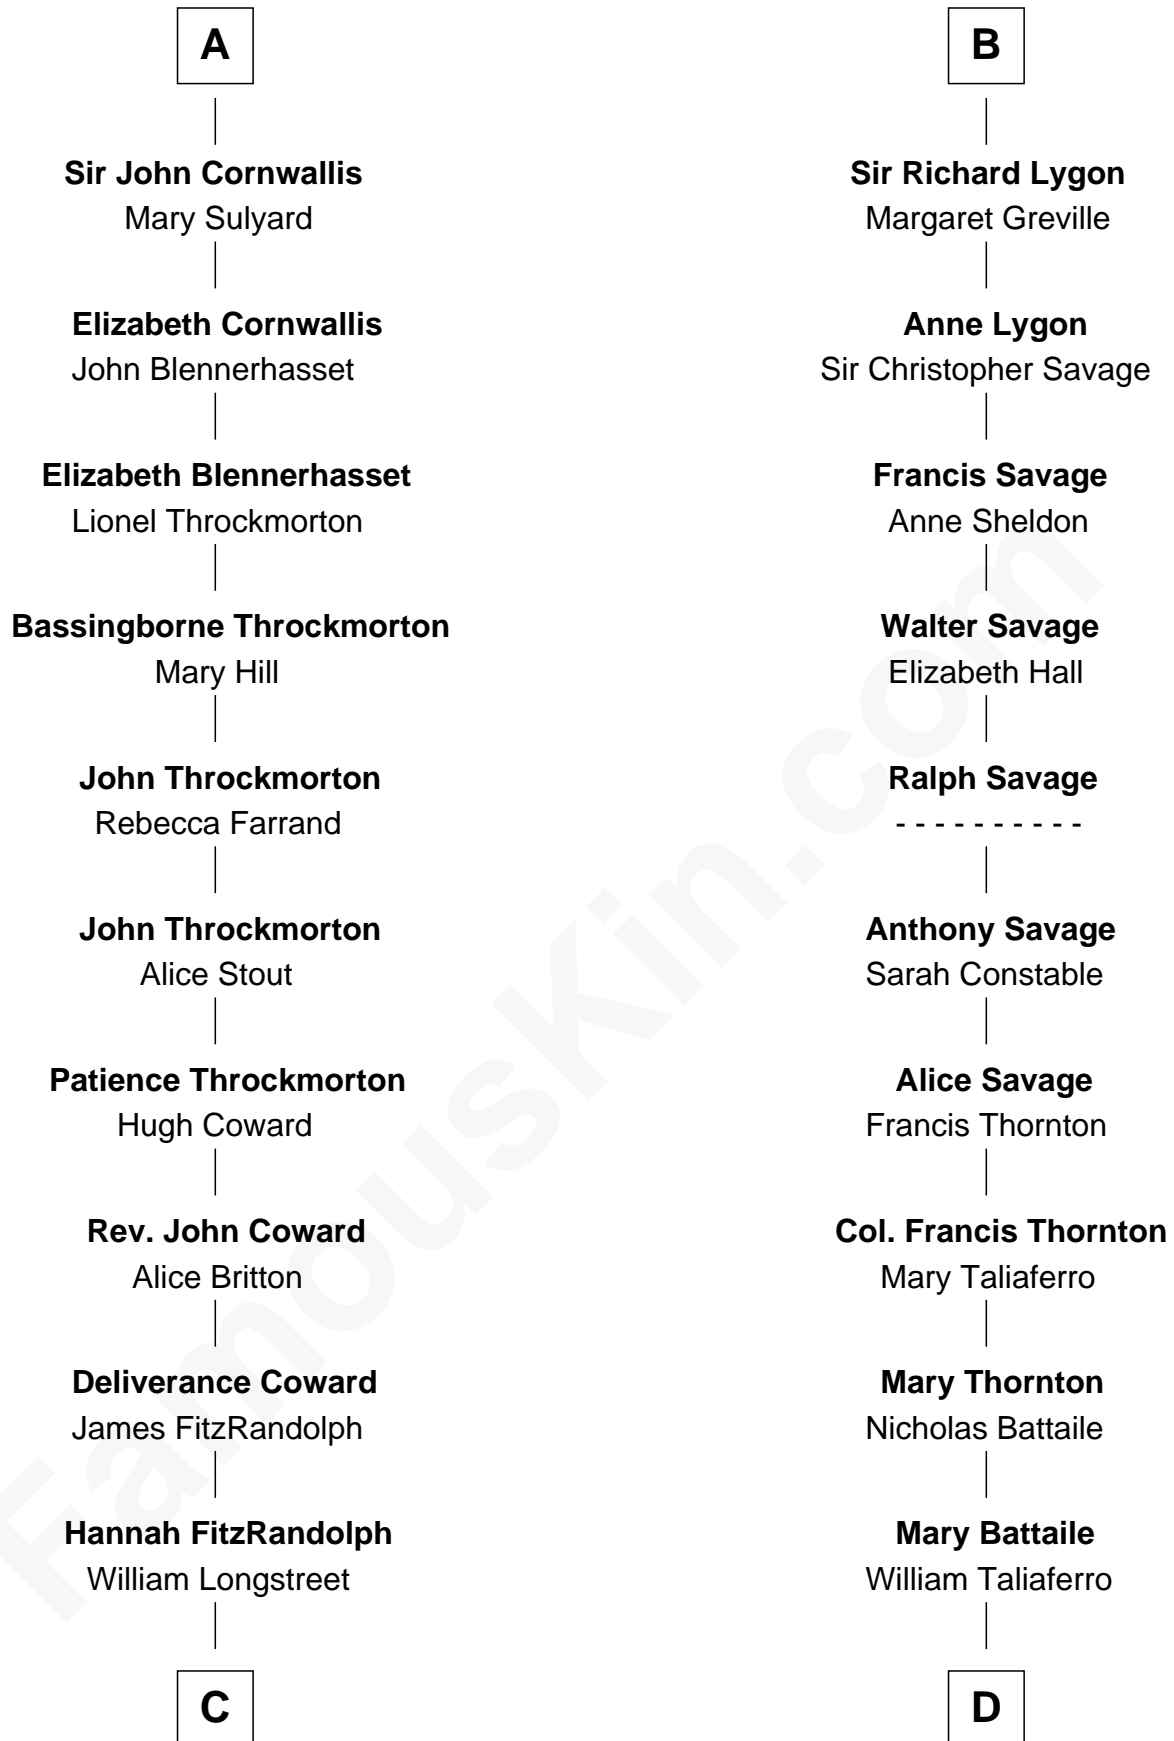

## Relationship Chart of

**General James Longstreet**  
Confederate Army - U.S. Civil War

18th cousin 3 times removed of

**General George C. Marshall**  
Author of "The Marshall Plan"

**Hugh le Despencer**  
Eleanor de Clare

**Isabel le Despencer**  
Richard Fitzalan

**Sir Edmund Fitzalan**  
Sibyl de Montagu

**Philippe Fitzalan**  
Sir Richard Sergeaux

**Philippa Sergeaux**  
Sir Robert Pashley

**Anne Pashley**  
Edward Tyrrell

**Philippa Tyrrell**  
Thomas Cornwallis

**Sir William Cornwallis**  
Elizabeth Stanford

**A**

**Sir Edward le Despencer**  
Anne de Ferrers

**Edward Despencer**  
Elizabeth Burghersh

**Margaret Despencer**  
Robert de Ferrers

**Sir Edmund Ferrers**  
Ellen Roche

**Margaret Ferrers**  
John de Beauchamp

**Sir Richard de Beauchamp**  
Elizabeth Stafford

**Anne de Beauchamp**  
Sir Richard Lygon

**B**

**C**

**James Longstreet**

Mary Anna Dent