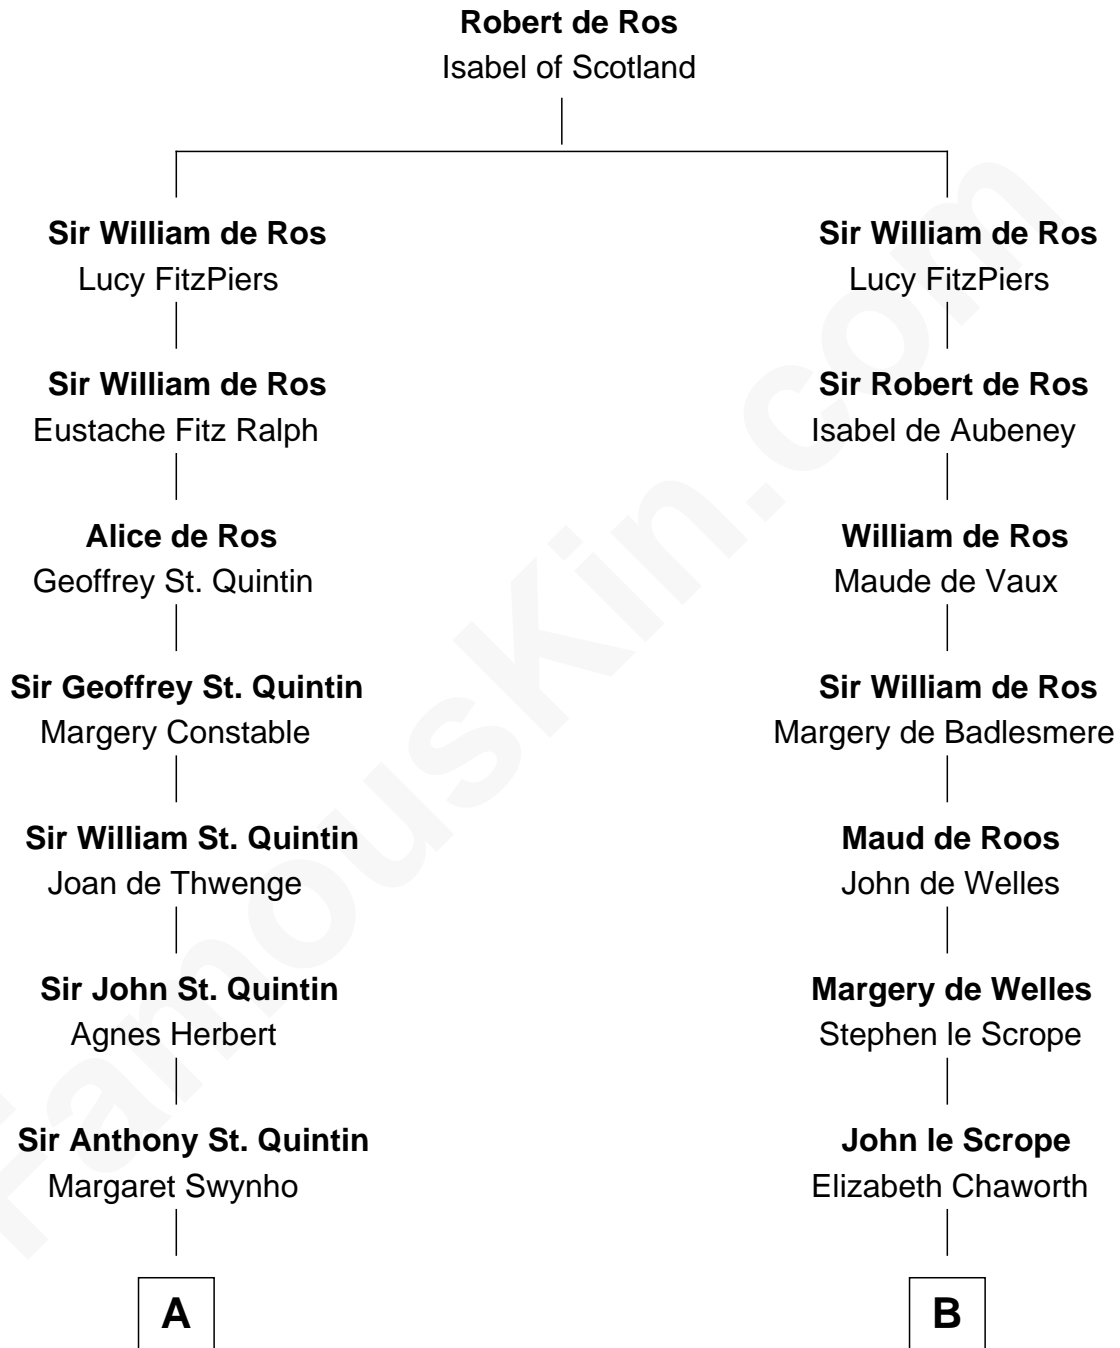

FamousKin.com
Relationship Chart of
General James Longstreet
Confederate Army - U.S. Civil War

20th cousin 1 time removed of

Harry F. Byrd
50th Governor of Virginia

C

James FitzRandolph

Deliverance Coward

Hannah FitzRandolph

William Longstreet

James Longstreet

Mary Anna Dent

General James Longstreet

Confederate Army - U.S. Civil War

D

Benjamin Harrison

Evelyn Taylor Byrd