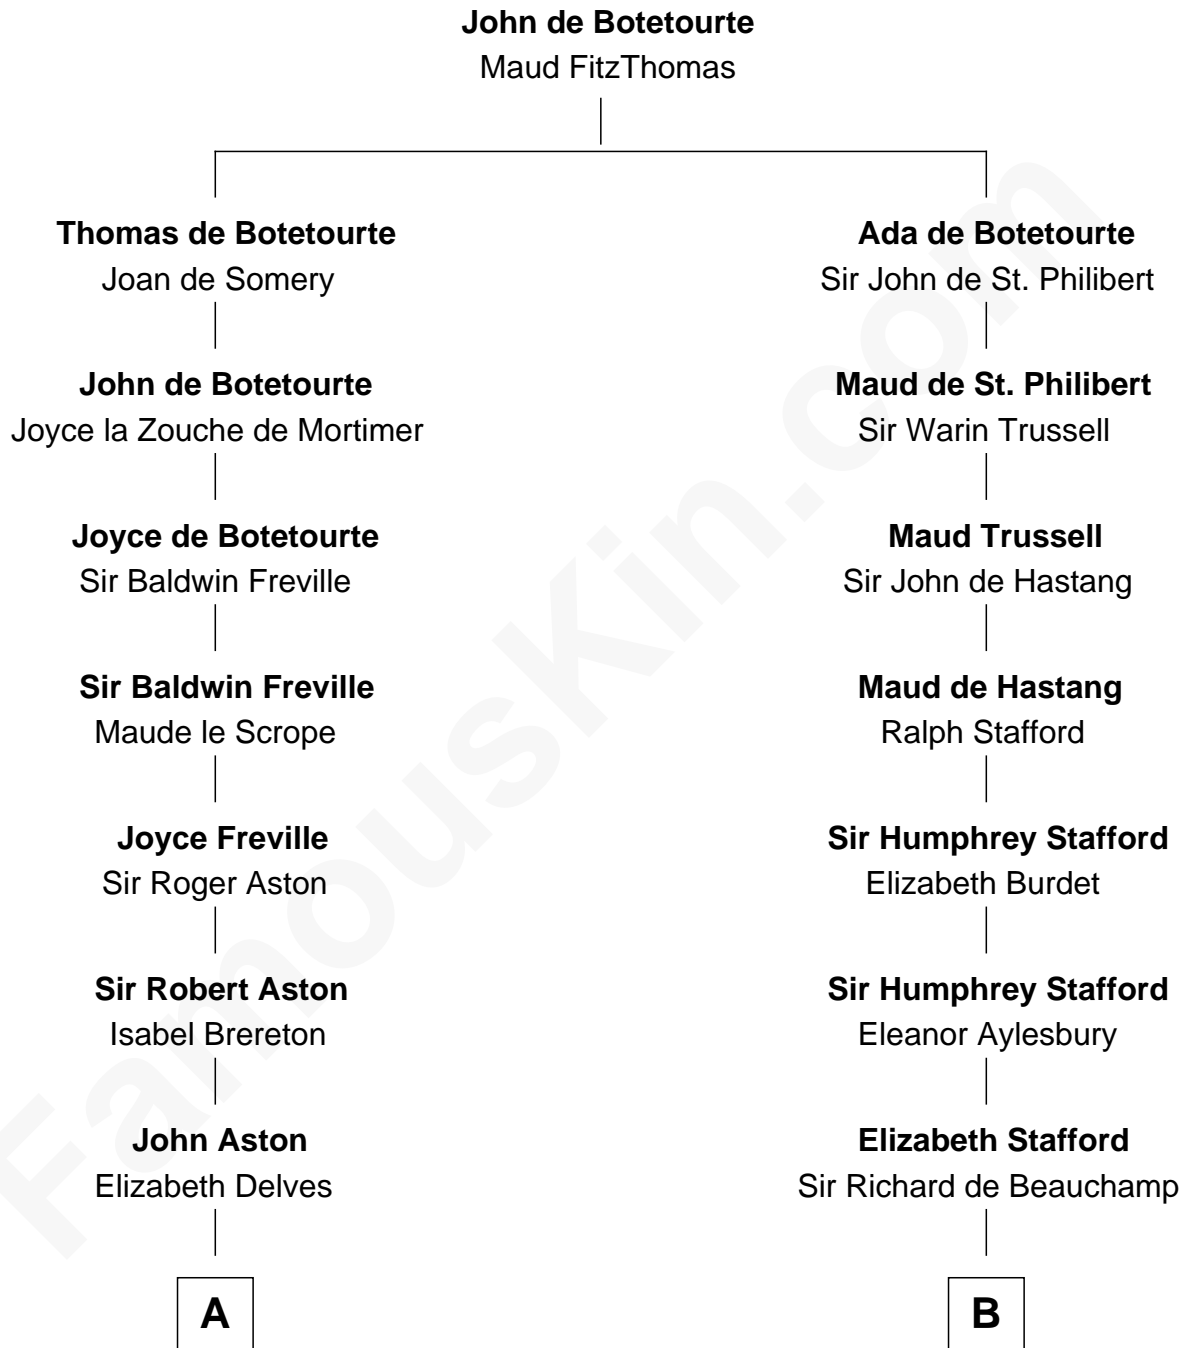

FamousKin.com
Relationship Chart of
General James Longstreet
Confederate Army - U.S. Civil War

18th cousin 1 time removed of

Meriwether Lewis
Lewis and Clark Expedition

C

Thomas Marshall Dent

Anne Magruder

Mary Anna Dent

James Longstreet

General James Longstreet

Confederate Army - U.S. Civil War

D

Lucy Meriwether

William Lewis

Meriwether Lewis

Lewis and Clark Expedition

FamousKin.com