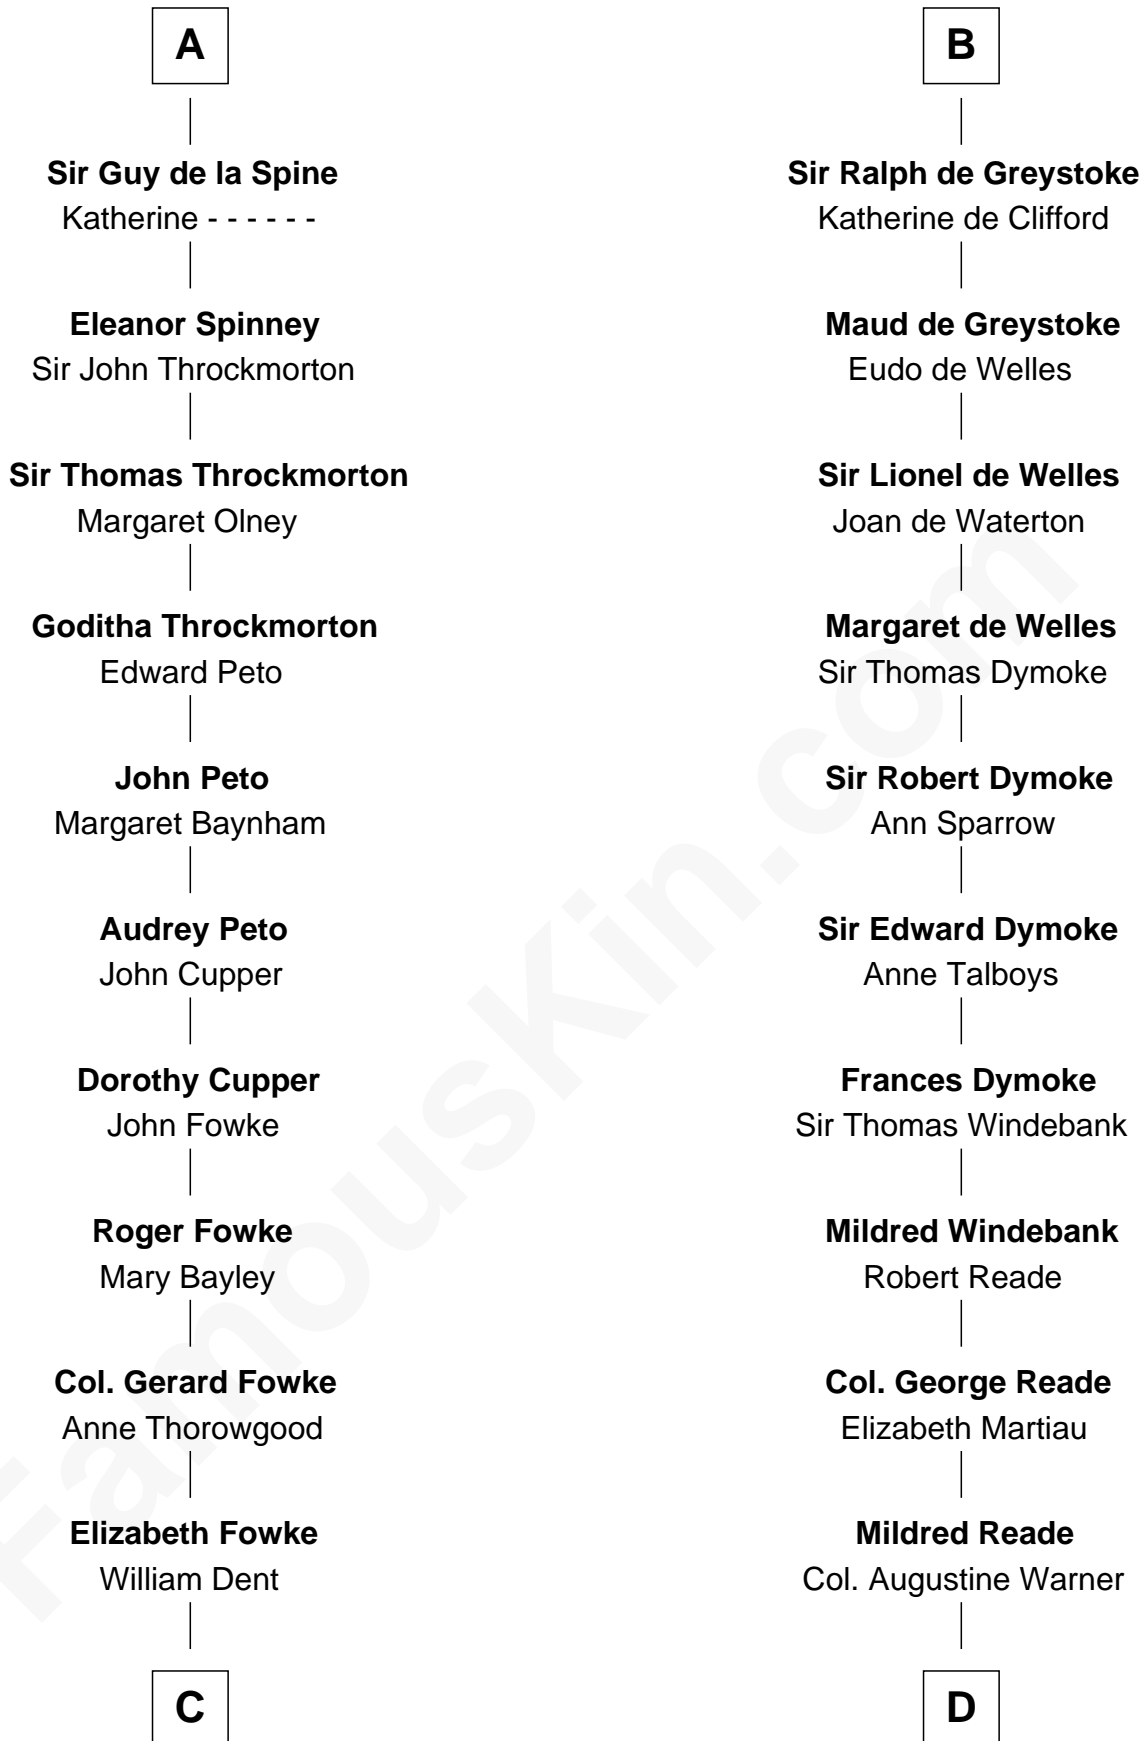

**FamousKin.com**  
**Relationship Chart of**  
**General James Longstreet**  
*Confederate Army - U.S. Civil War*

20th cousin 1 time removed of

**Meriwether Lewis**  
*Lewis and Clark Expedition*

**C**

**George Dent**  
Anne Herbert

**John Dent**  
Sarah Marshall

**Thomas Marshall Dent**  
Anne Magruder

**Mary Anna Dent**  
James Longstreet

**General James Longstreet**  
*Confederate Army - U.S. Civil War*

**D**

**Elizabeth Warner**  
Col. John Lewis

**Col. Robert Lewis**  
Jane Meriwether

**William Lewis**  
Lucy Meriwether

**Meriwether Lewis**  
*Lewis and Clark Expedition*