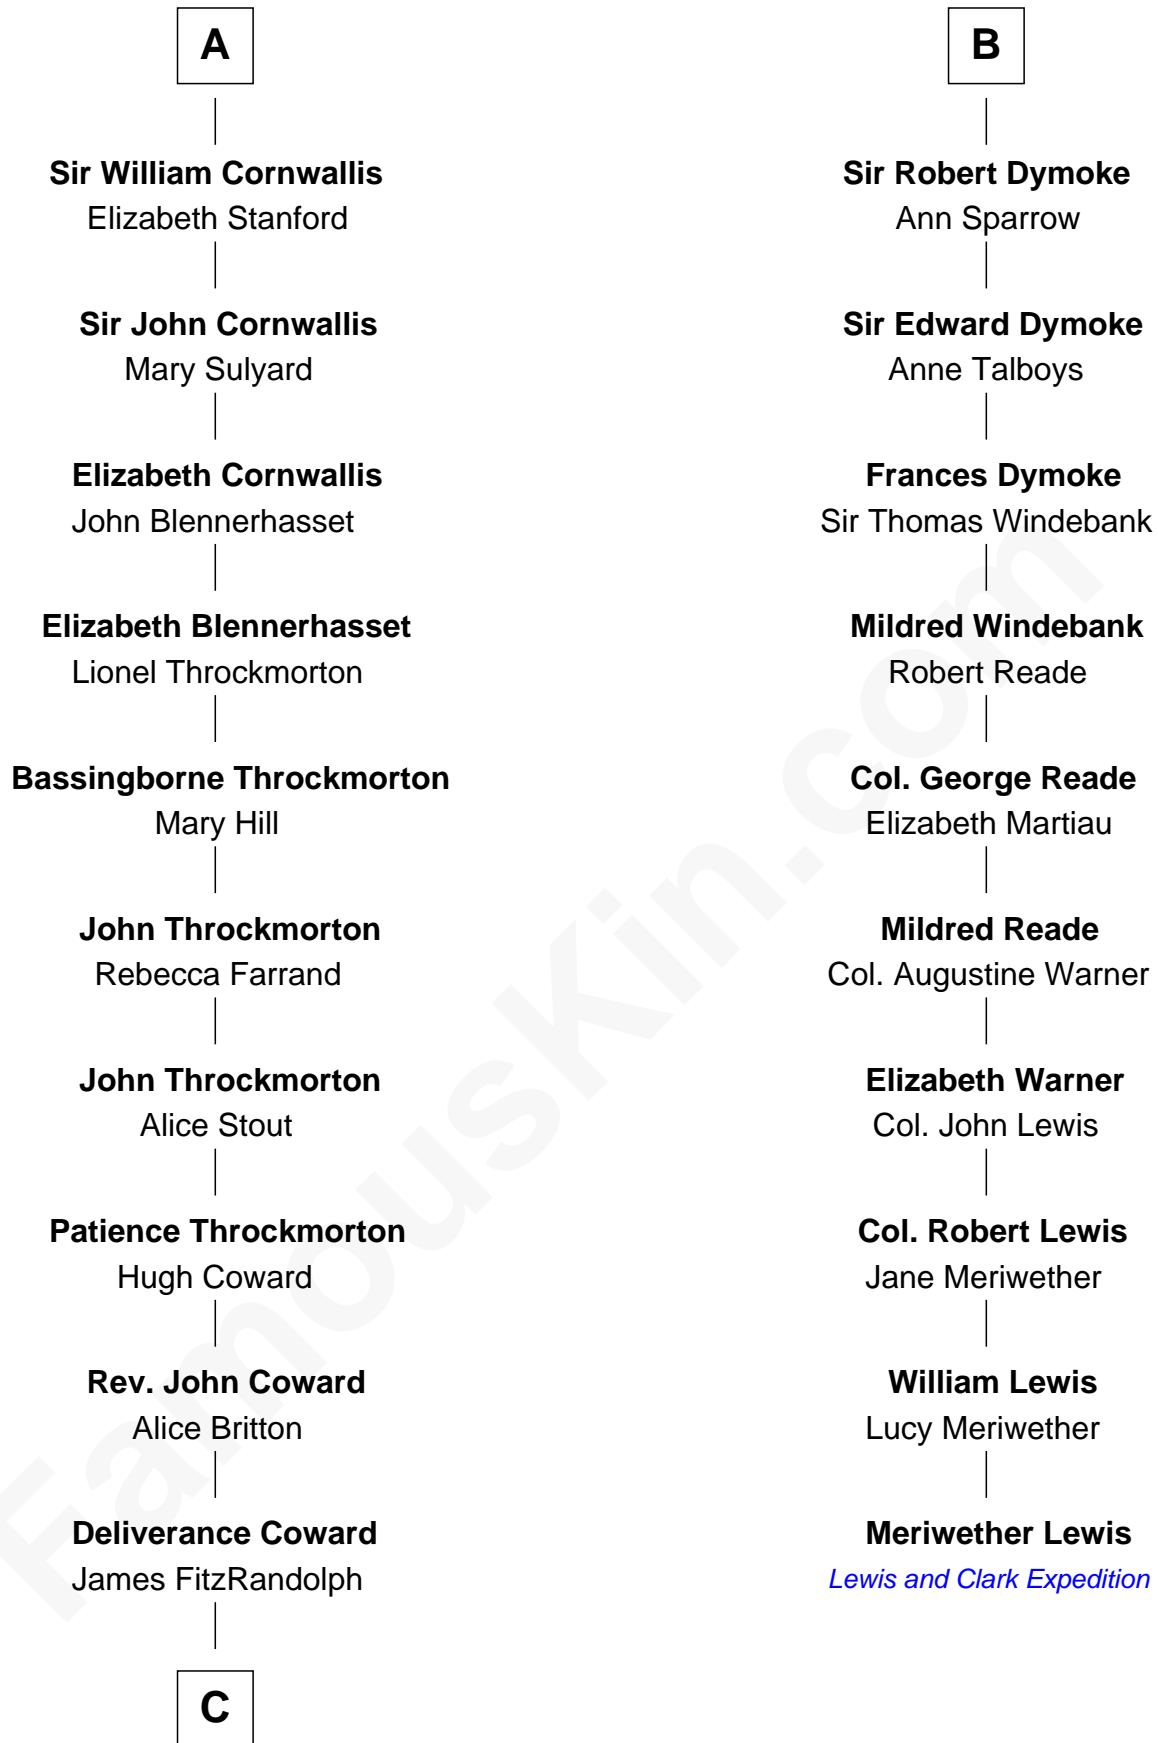

FamousKin.com
Relationship Chart of
General James Longstreet
Confederate Army - U.S. Civil War

16th cousin 3 times removed of

Meriwether Lewis
Lewis and Clark Expedition

C

—
Hannah FitzRandolph

William Longstreet

—
James Longstreet

Mary Anna Dent

—
General James Longstreet

Confederate Army - U.S. Civil War

FamousKin.com