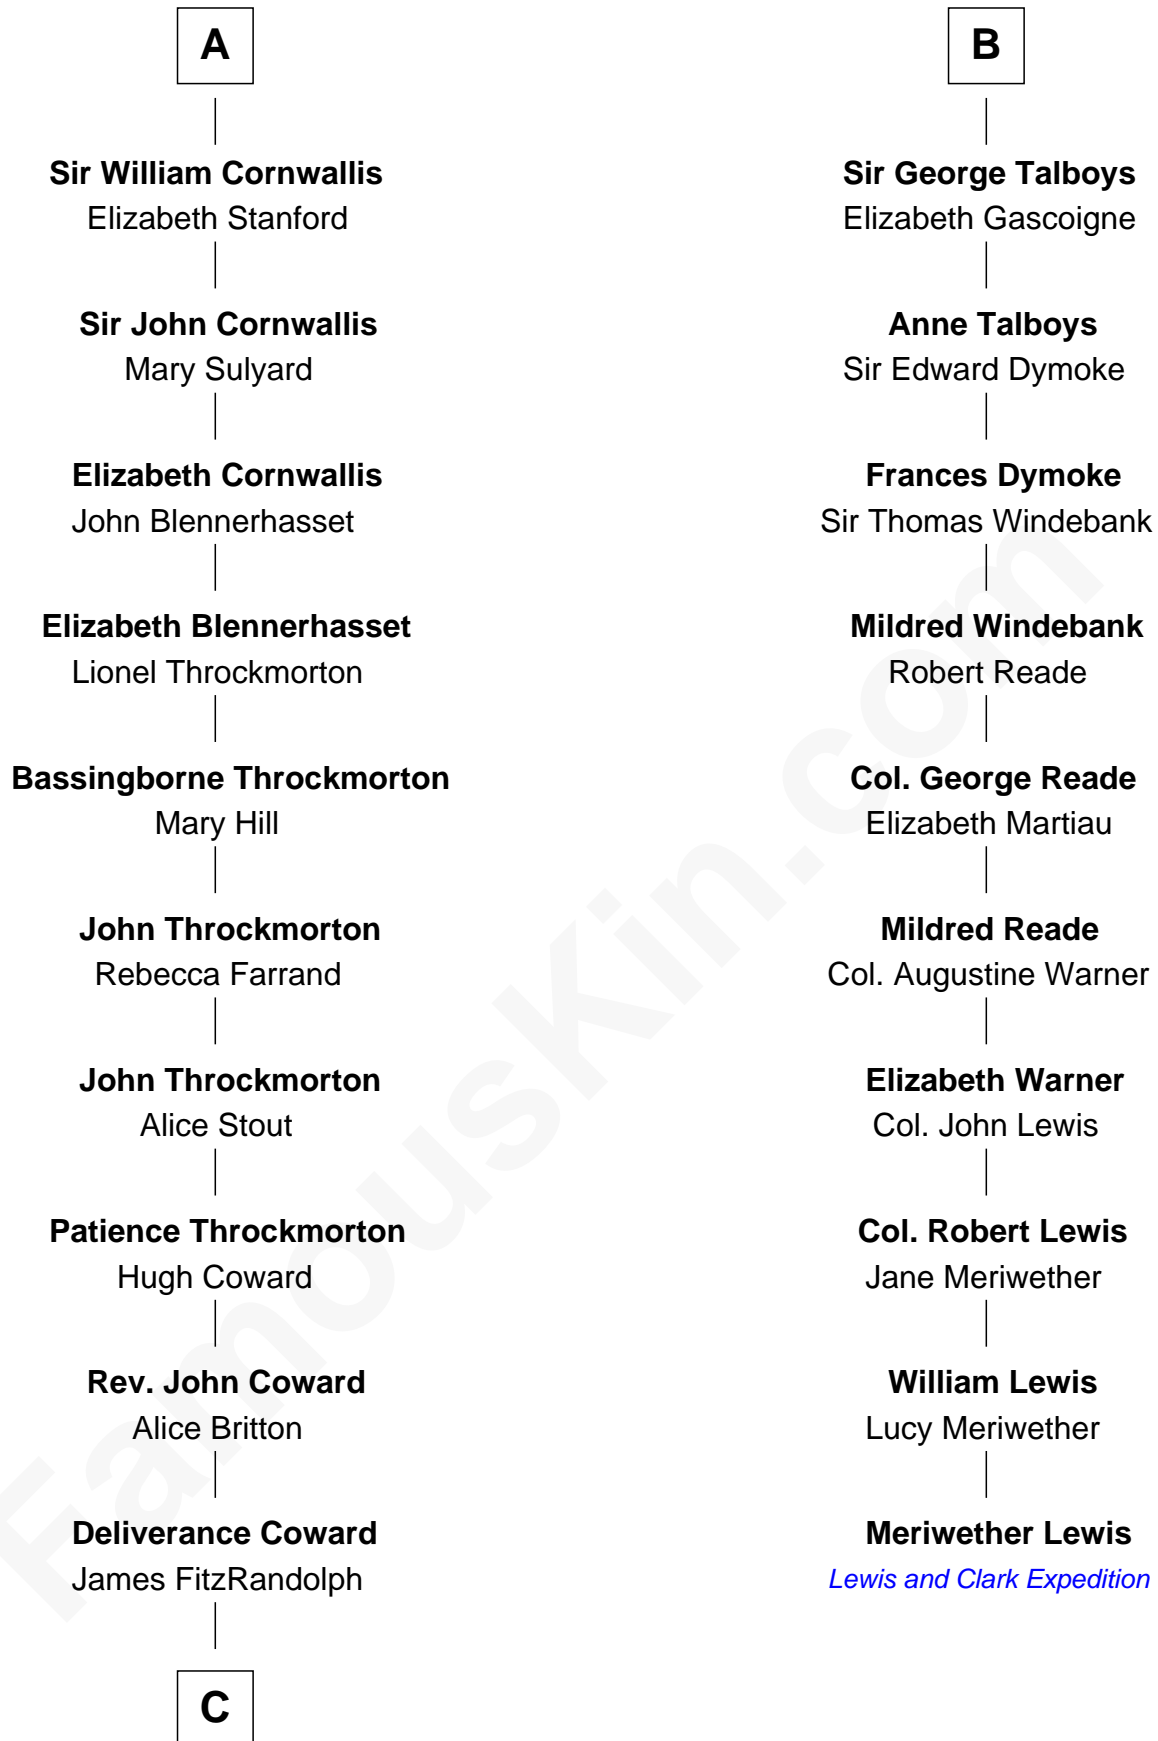

**FamousKin.com**  
**Relationship Chart of**  
**General James Longstreet**  
*Confederate Army - U.S. Civil War*

16th cousin 3 times removed of

**Meriwether Lewis**  
*Lewis and Clark Expedition*

**Sir Gilbert de Clare**  
 Joan of Acre

**C**

—  
**Hannah FitzRandolph**

William Longstreet

—  
**James Longstreet**

Mary Anna Dent

—  
**General James Longstreet**

*Confederate Army - U.S. Civil War*

FamousKin.com